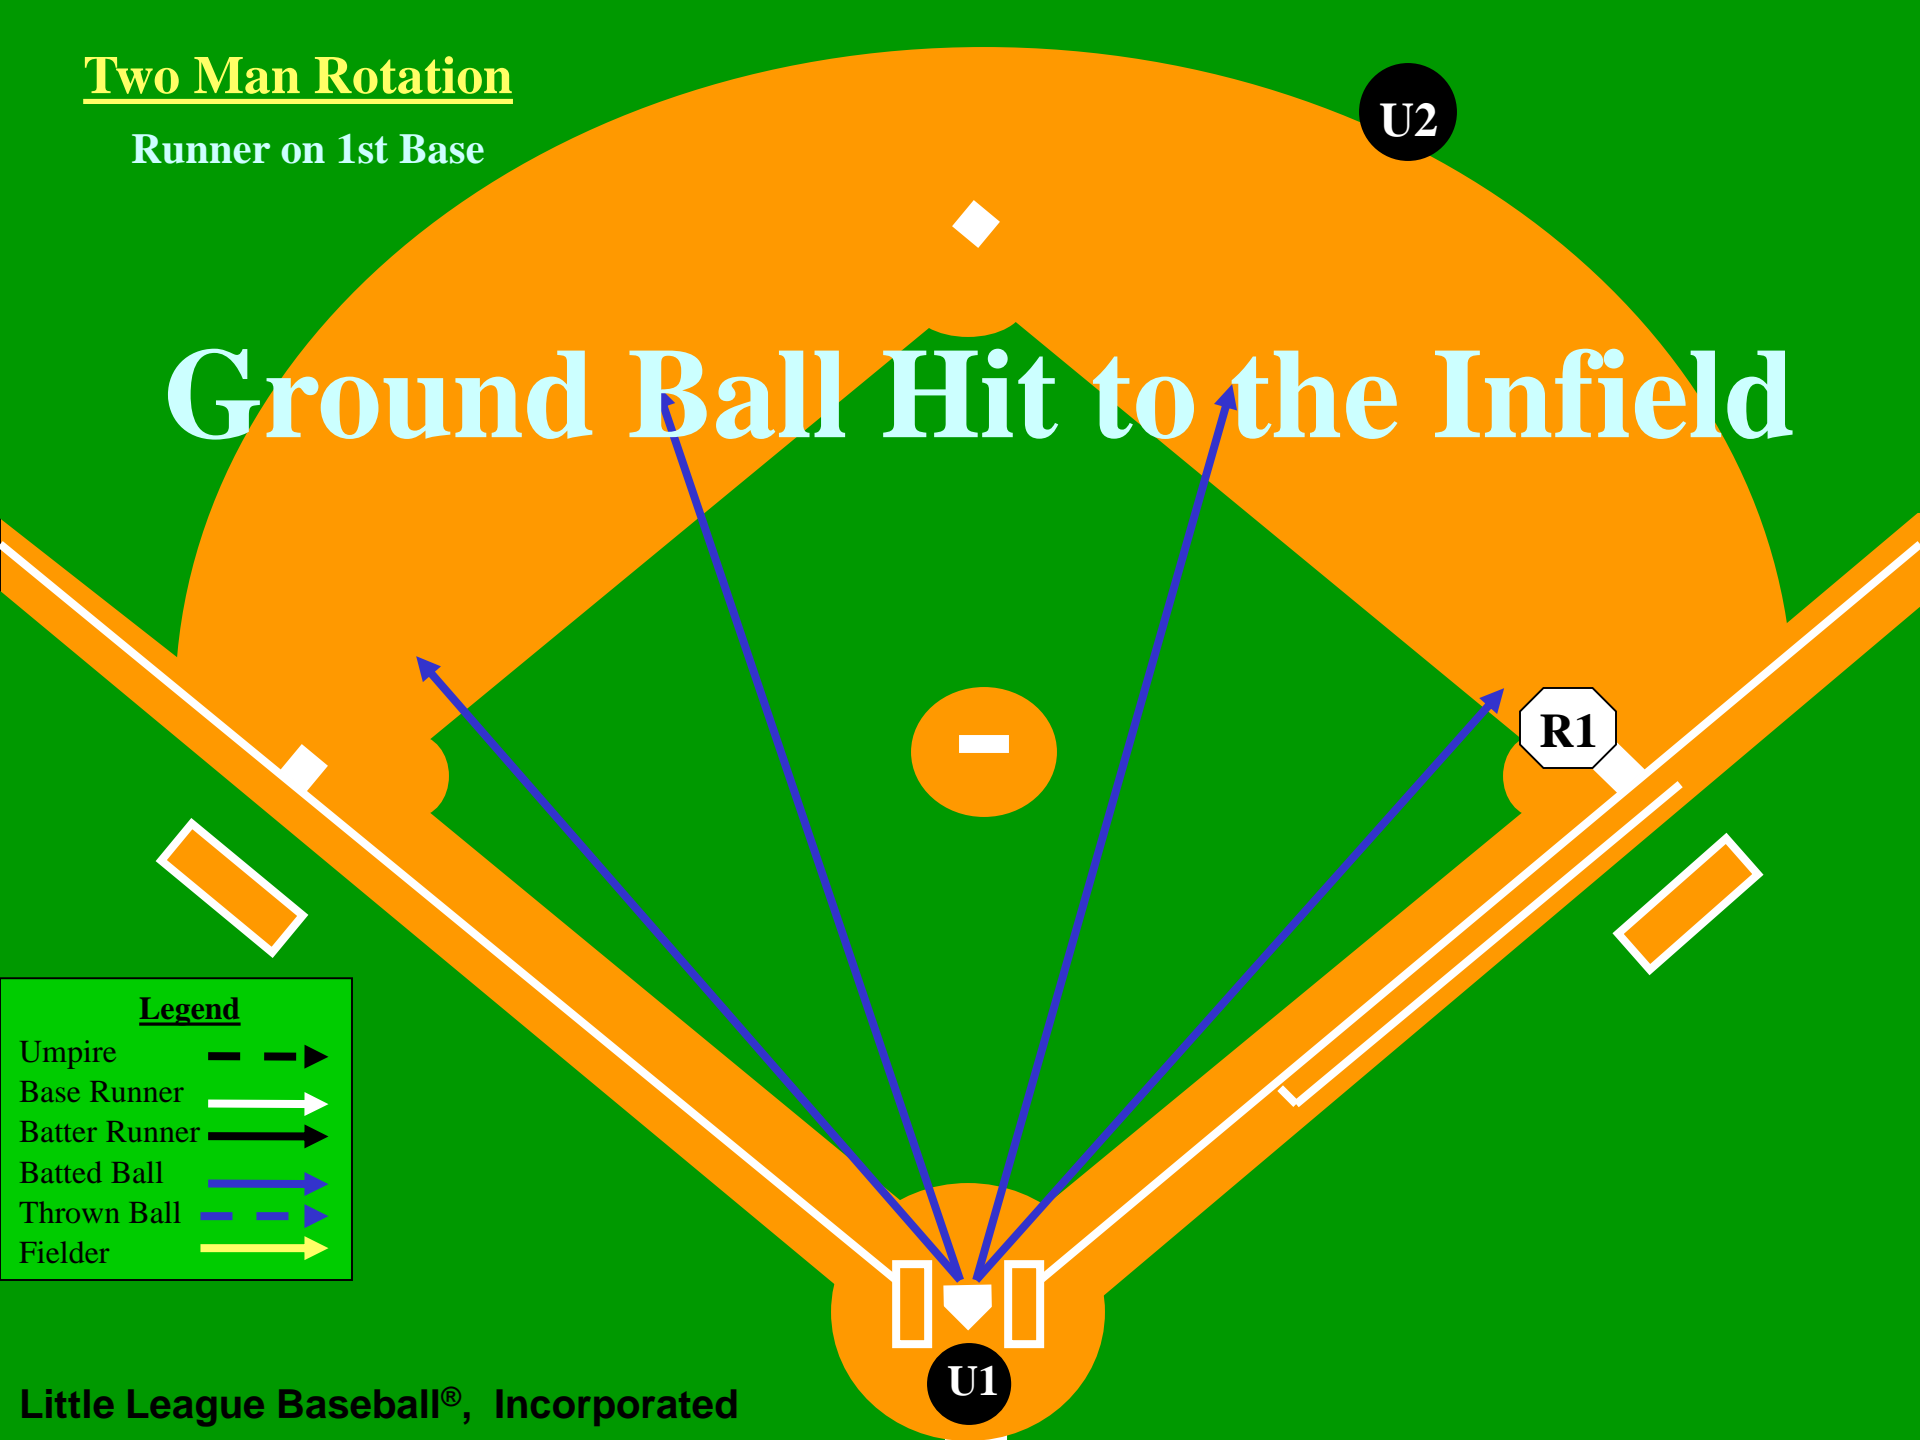

Two Man Rotation

Runner on 1st Base

U2

Ground Ball Hit to the Infield

R1

U1

Legend

- Umpire
- Base Runner
- Batter Runner
- Batted Ball
- Thrown Ball
- Fielder