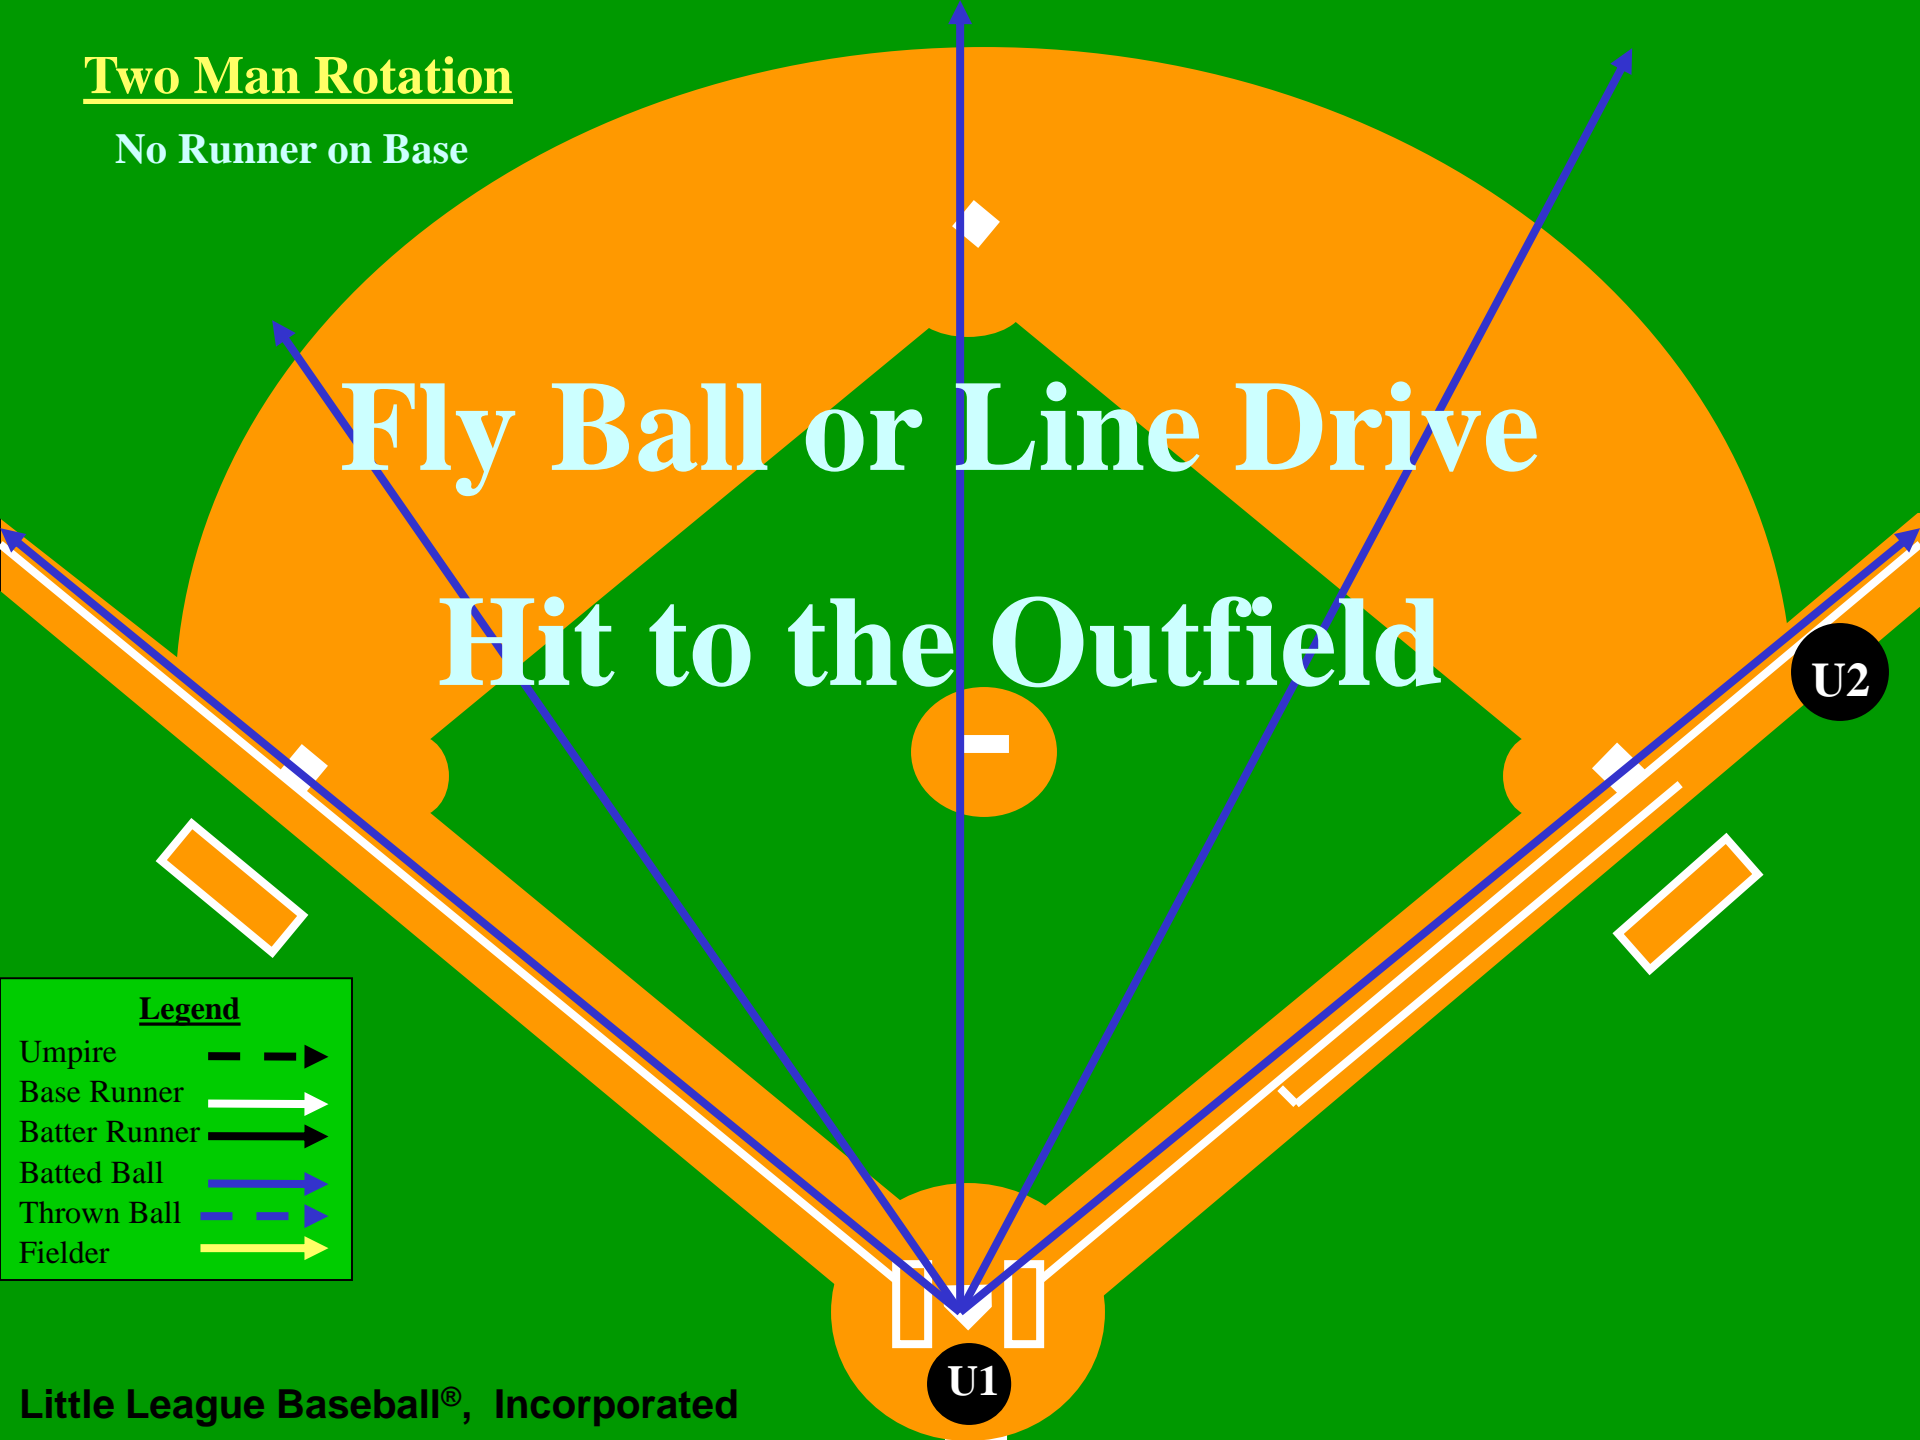

Fly Ball or Line Drive Hit to the Outfield

Legend

- Umpire 
- Base Runner 
- Batter Runner 
- Batted Ball 
- Thrown Ball 
- Fielder 

U1

U2

Two Man Rotation

No Runner on Base

Fly Ball Down Left Field Line

Two Man Rotation

No Runner on Base

Fly Ball Down Right Field Line

Two Man Rotation

No Runner on Base

Fly Ball or Line Drive
Hit to the Outfield

Routine Fly Ball

The diagram illustrates a routine fly ball play on a baseball field. The field is divided into an infield (green) and an outfield (orange). The pitcher's mound is marked with a white diamond. The home plate area is marked with a white square. The bases are marked with white diamonds. The pitcher is shown in a white box at the mound. The batter is shown in a white box at home plate. The ball is shown in a white diamond in the outfield. The text 'Routine Fly Ball' is written in large white letters across the center of the field. The legend in the bottom left corner defines the symbols used in the diagram: a dashed arrow for Umpire, a white arrow for Base Runner, a black arrow for Batter Runner, a purple arrow for Batted Ball, a blue arrow for Thrown Ball, and a yellow arrow for Fielder. The umpire rotation is shown with three blue ovals labeled U1 and two black circles labeled U2. U1 is positioned behind home plate, U2 is positioned in the outfield, and U2 is positioned at the first base line. The ball is shown being hit from the batter to the outfield, and then being thrown back to the pitcher. The umpire rotation is shown as a dashed line connecting the three umpire positions.