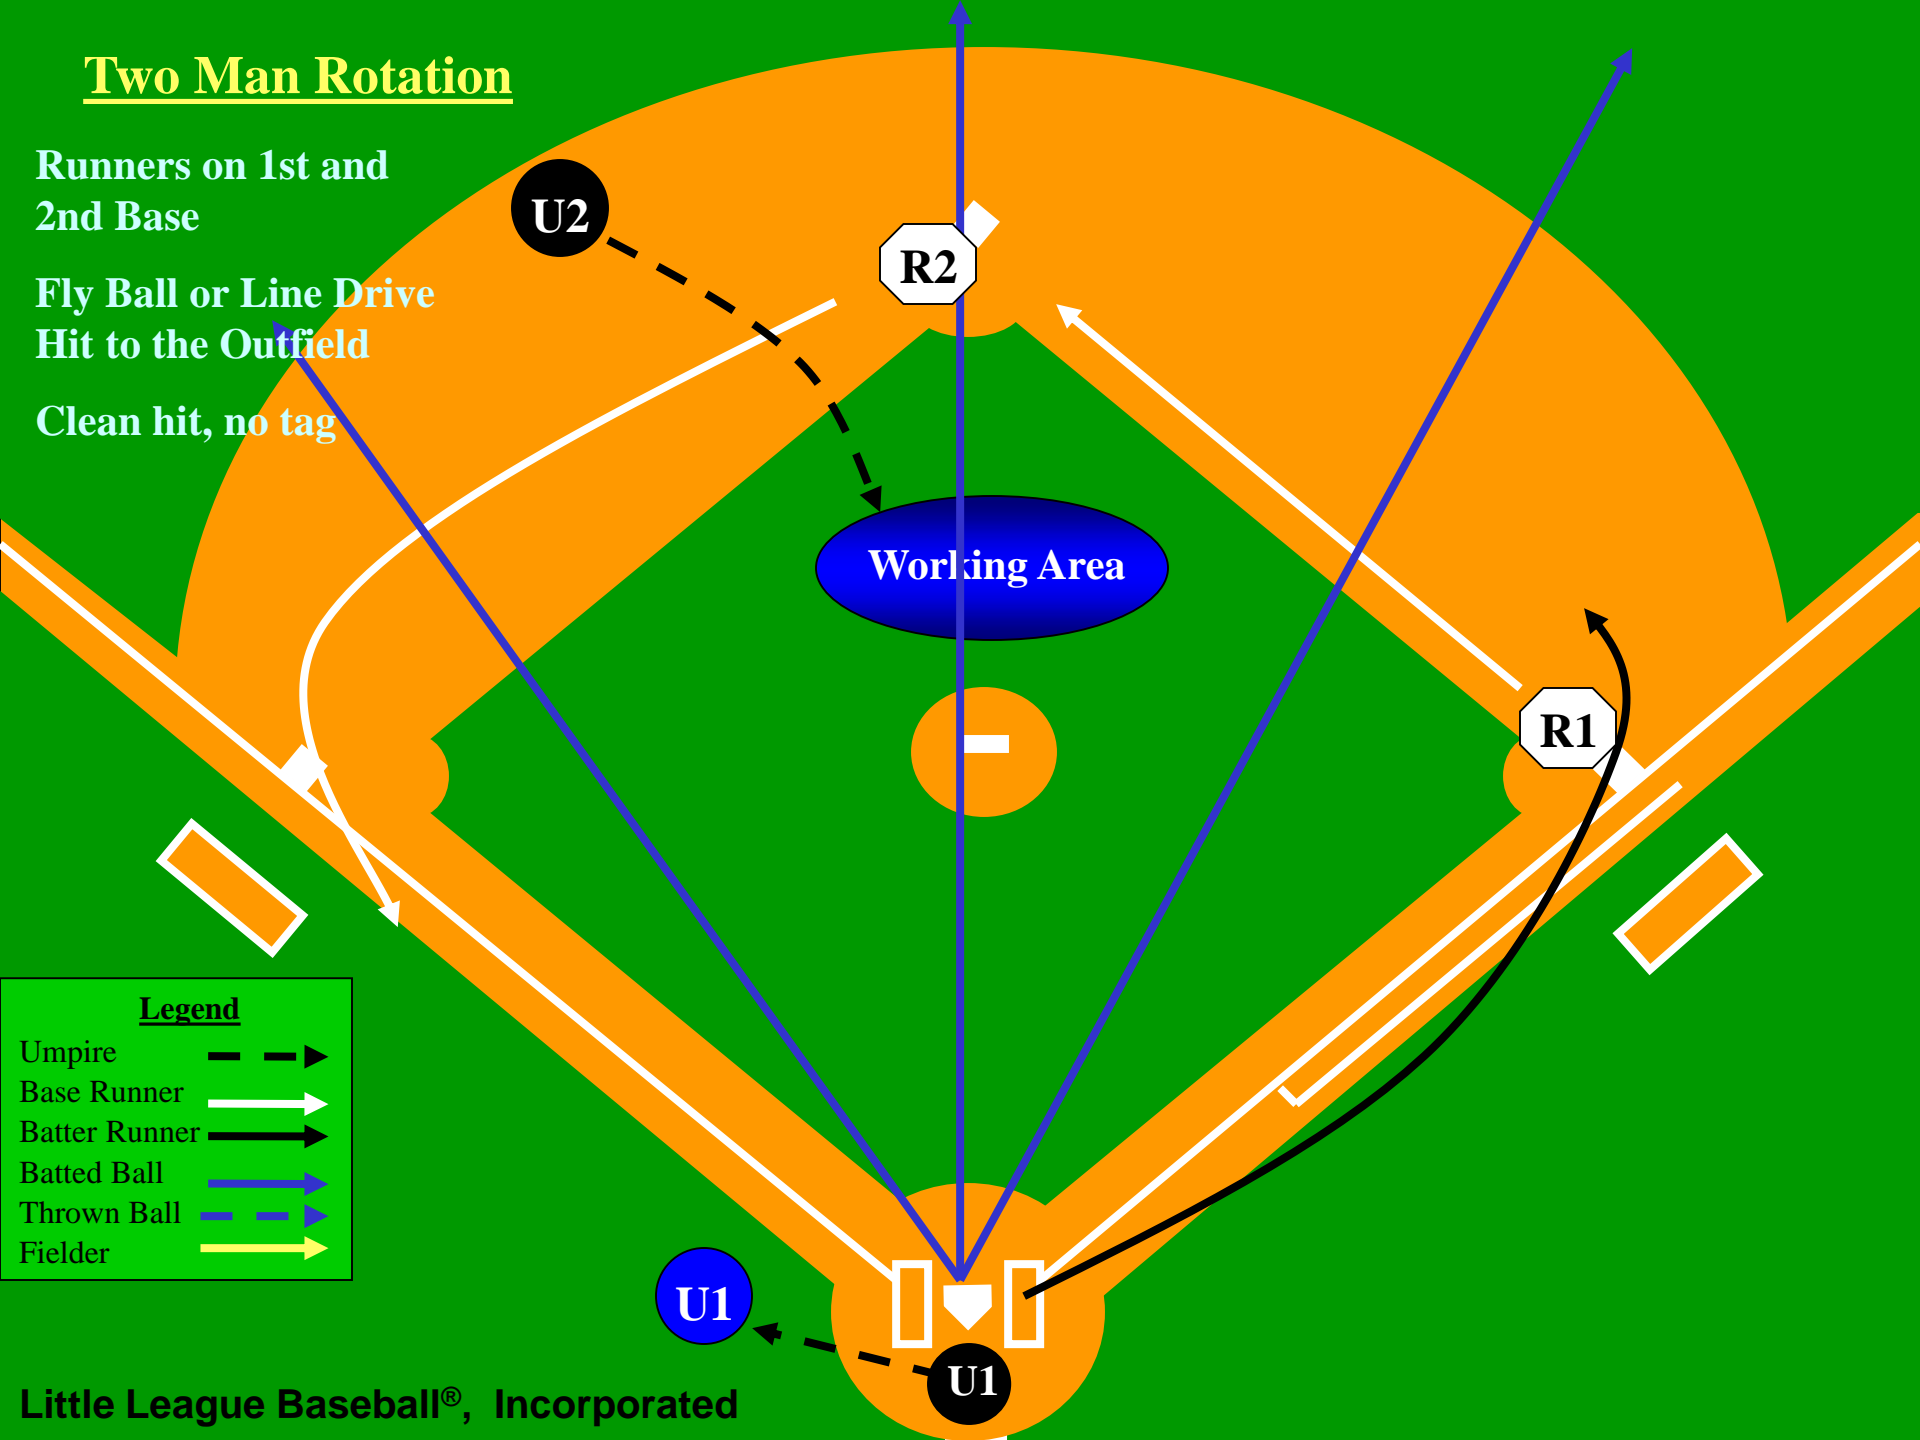

R1

U1

Legend

- Umpire 
- Base Runner 
- Batter Runner 
- Batted Ball 
- Thrown Ball 
- Fielder 

Two Man Rotation

Runners on 1st and 2nd Base

Fly Ball or Line Drive Hit to the Outfield

Clean hit, no tag