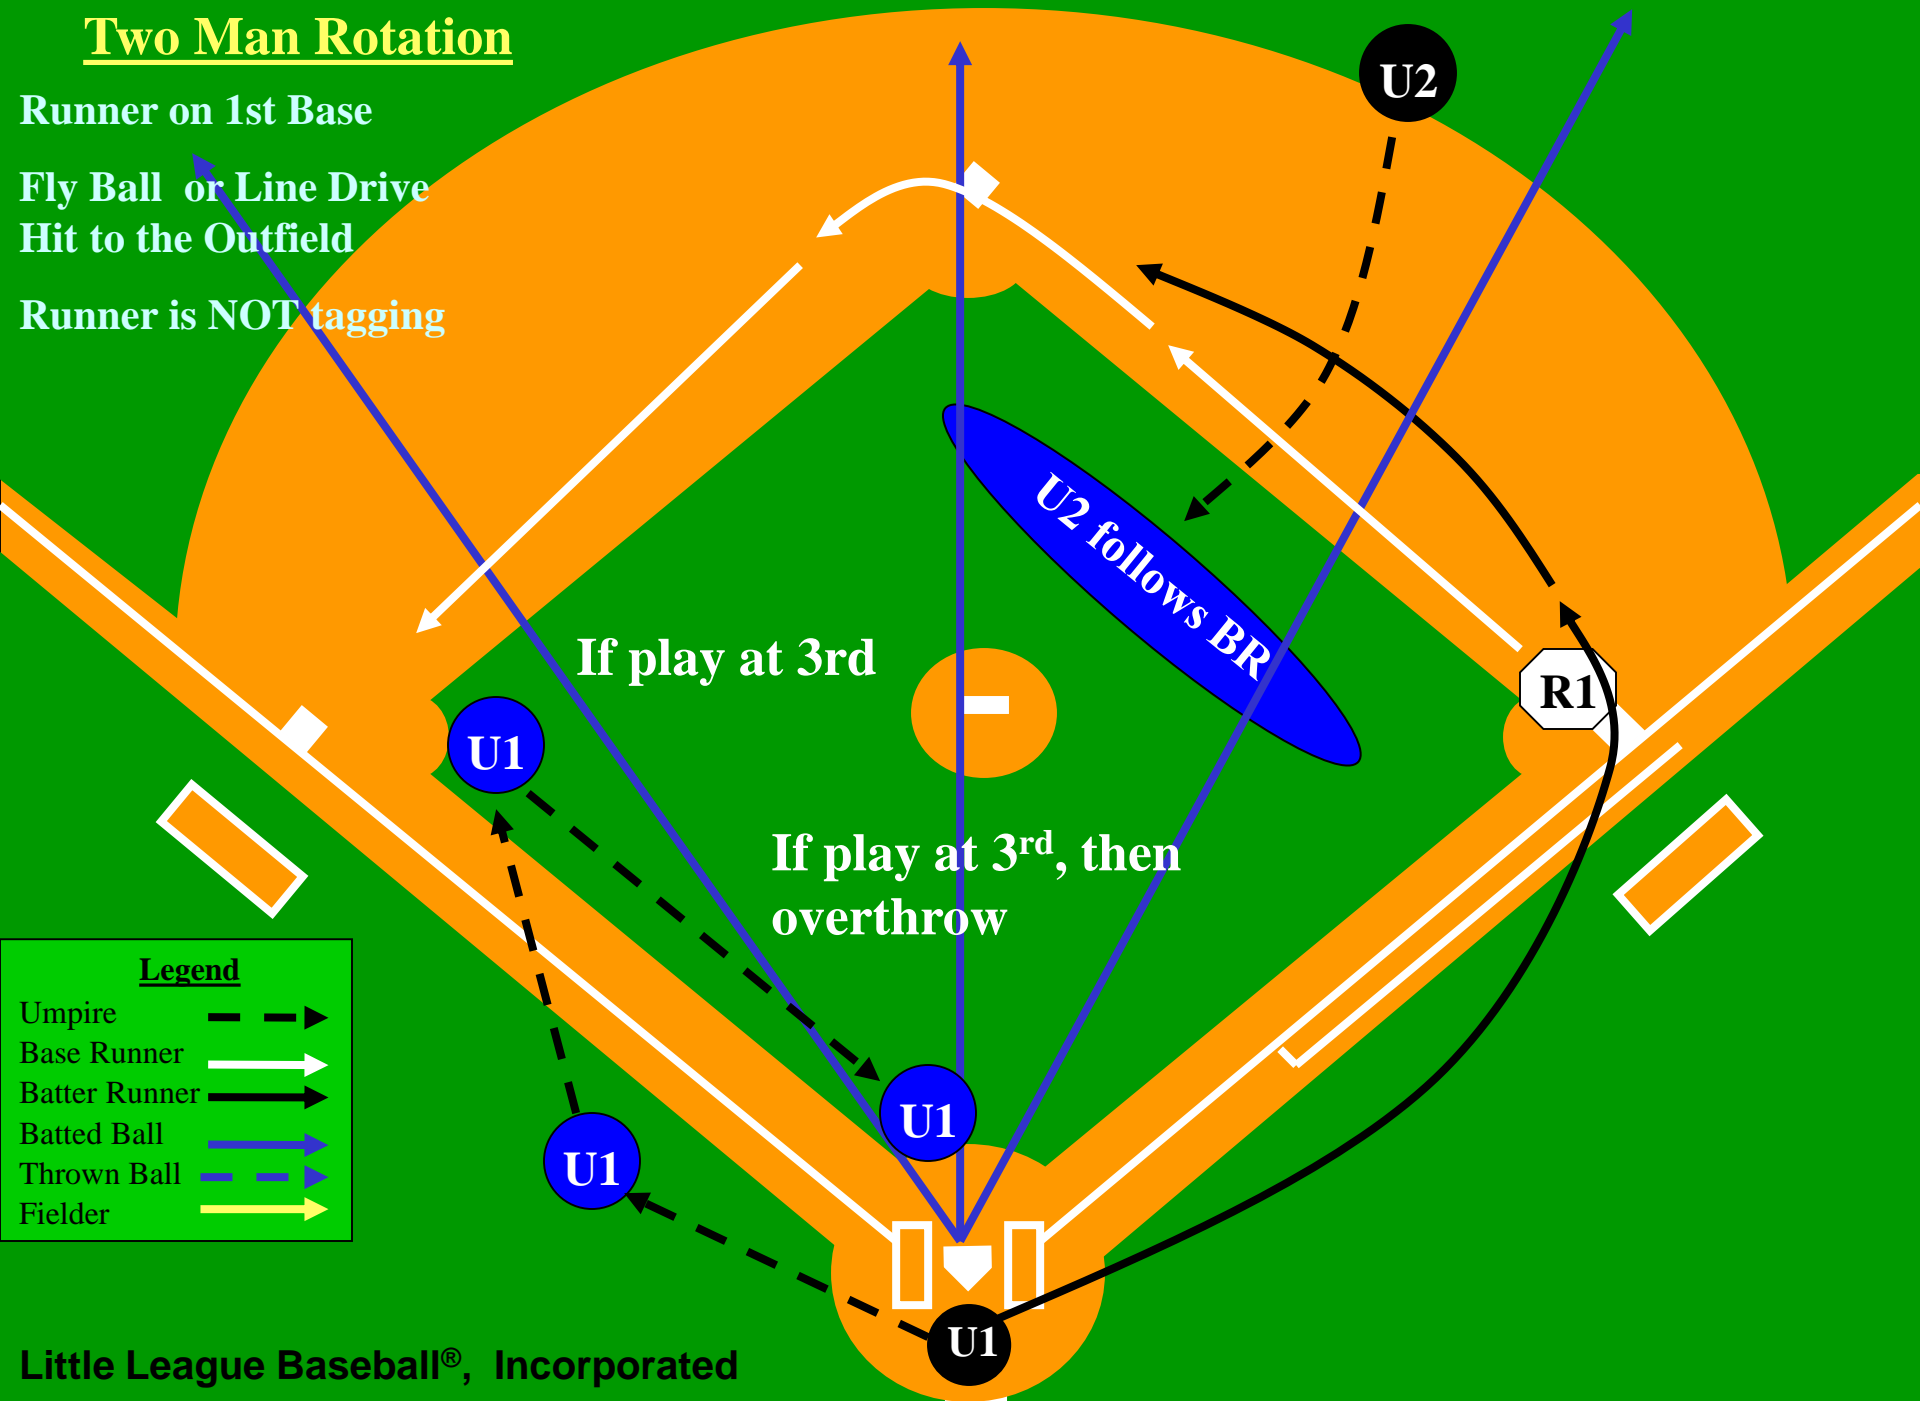

Two Man Rotation

Runner on 1st Base
Fly Ball or Line Drive
Hit to the Outfield
Runner is NOT tagging

If play at 3rd

If play at 3rd, then overthrow

U2 follows BR

U2

U1

U1

U1

U1

R1

Legend

- Umpire
- Base Runner
- Batter Runner
- Batted Ball
- Thrown Ball
- Fielder