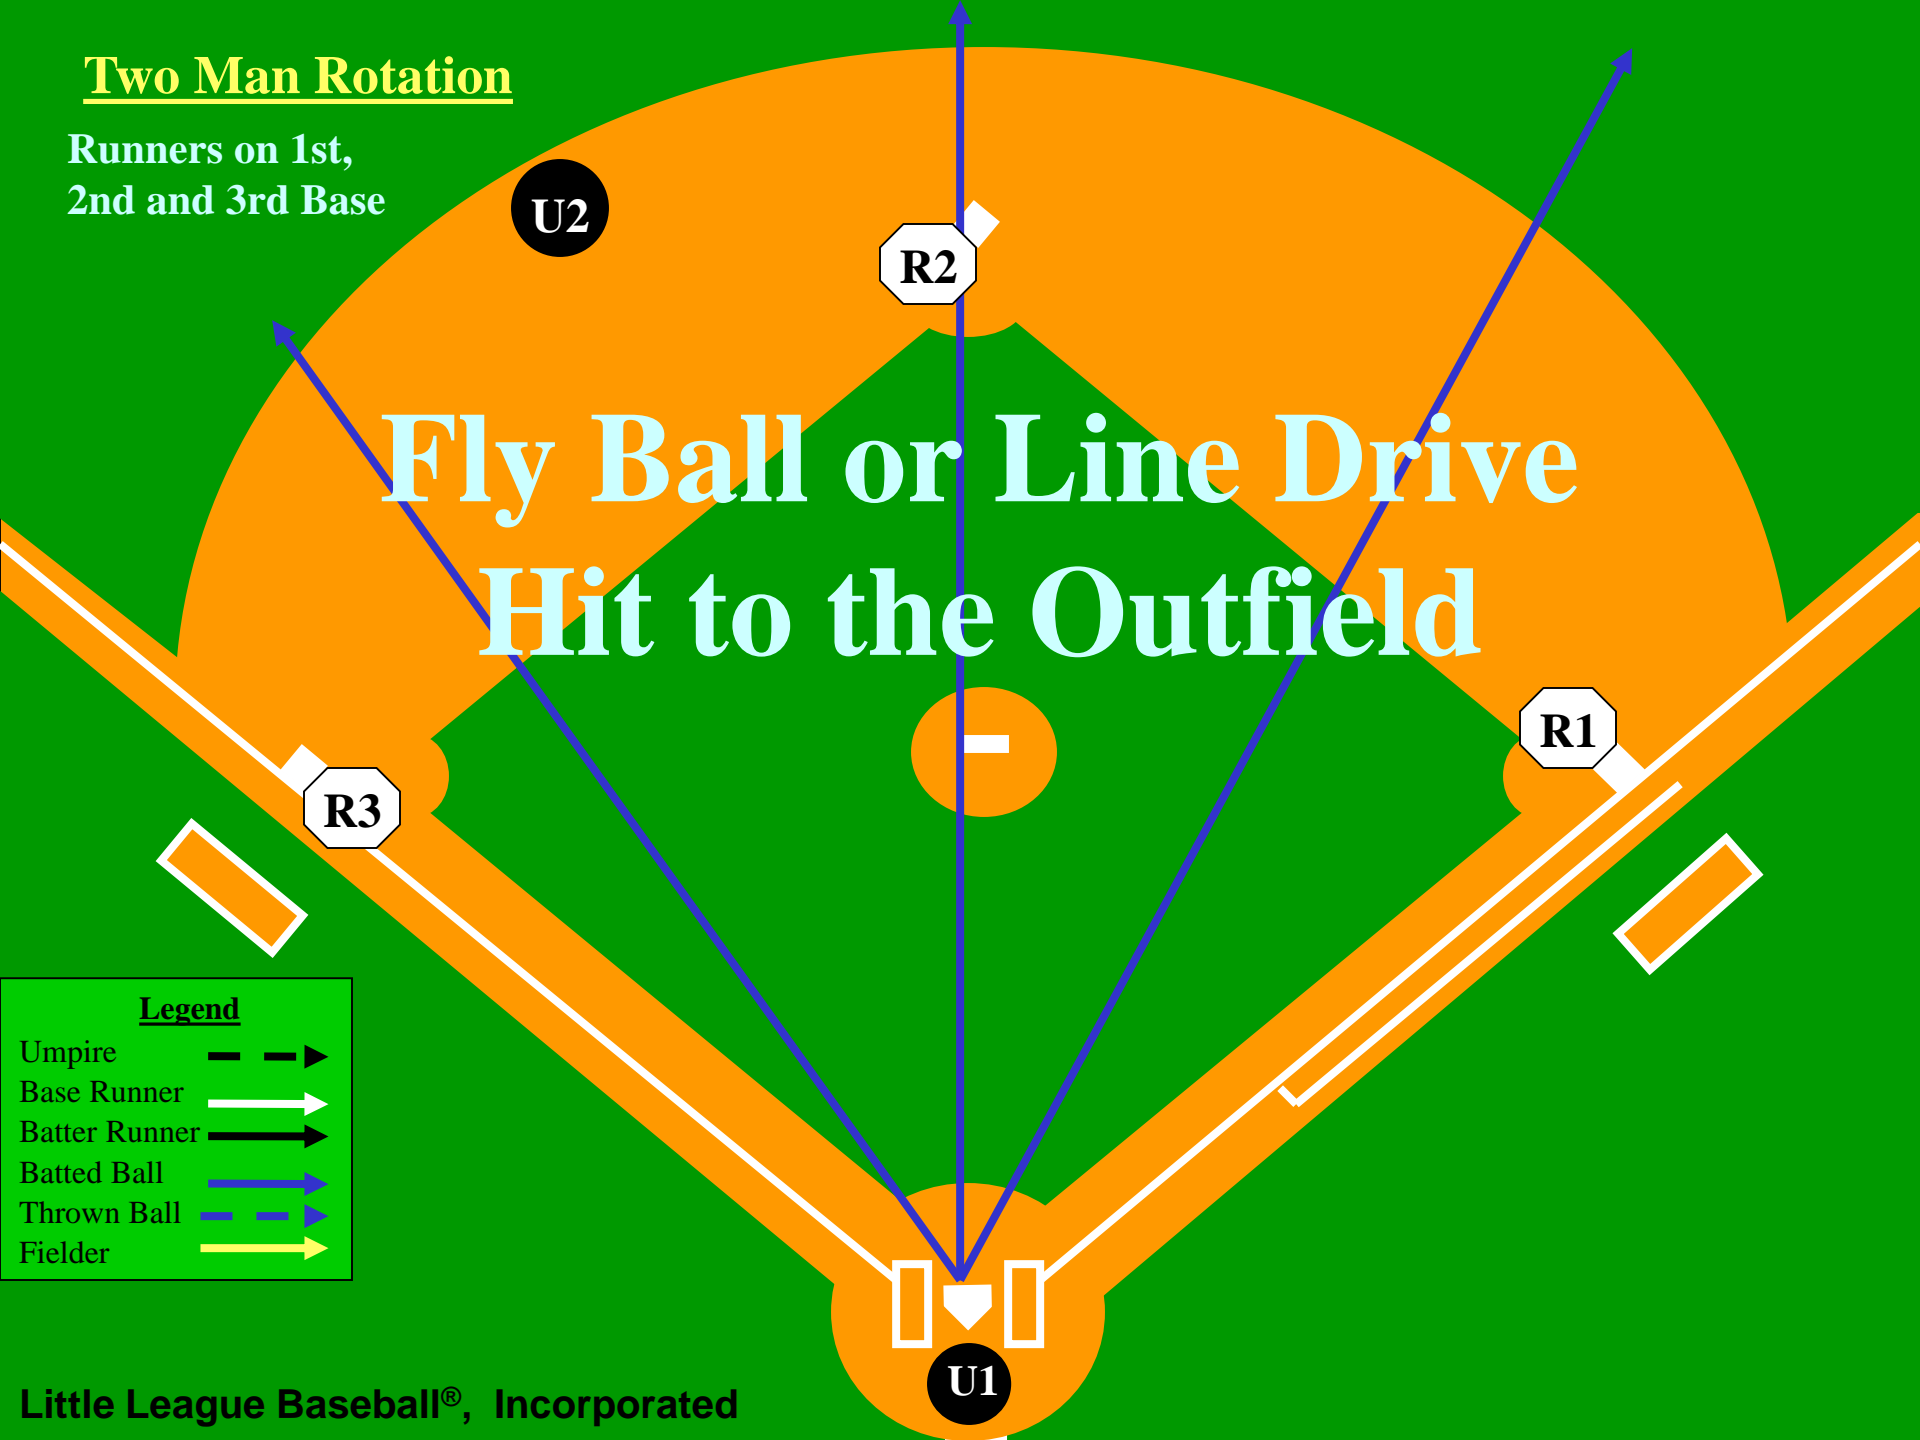

Legend

- Umpire 
- Base Runner 
- Batter Runner 
- Batted Ball 
- Thrown Ball 
- Fielder 

Two Man Rotation

Runners on 1st,
2nd and 3rd Base

Fly Ball or Line Drive
Hit to the Outfield

Legend

Umpire	--->
Base Runner	—>
Batter Runner	—>
Batted Ball	—>
Thrown Ball	—>
Fielder	—>