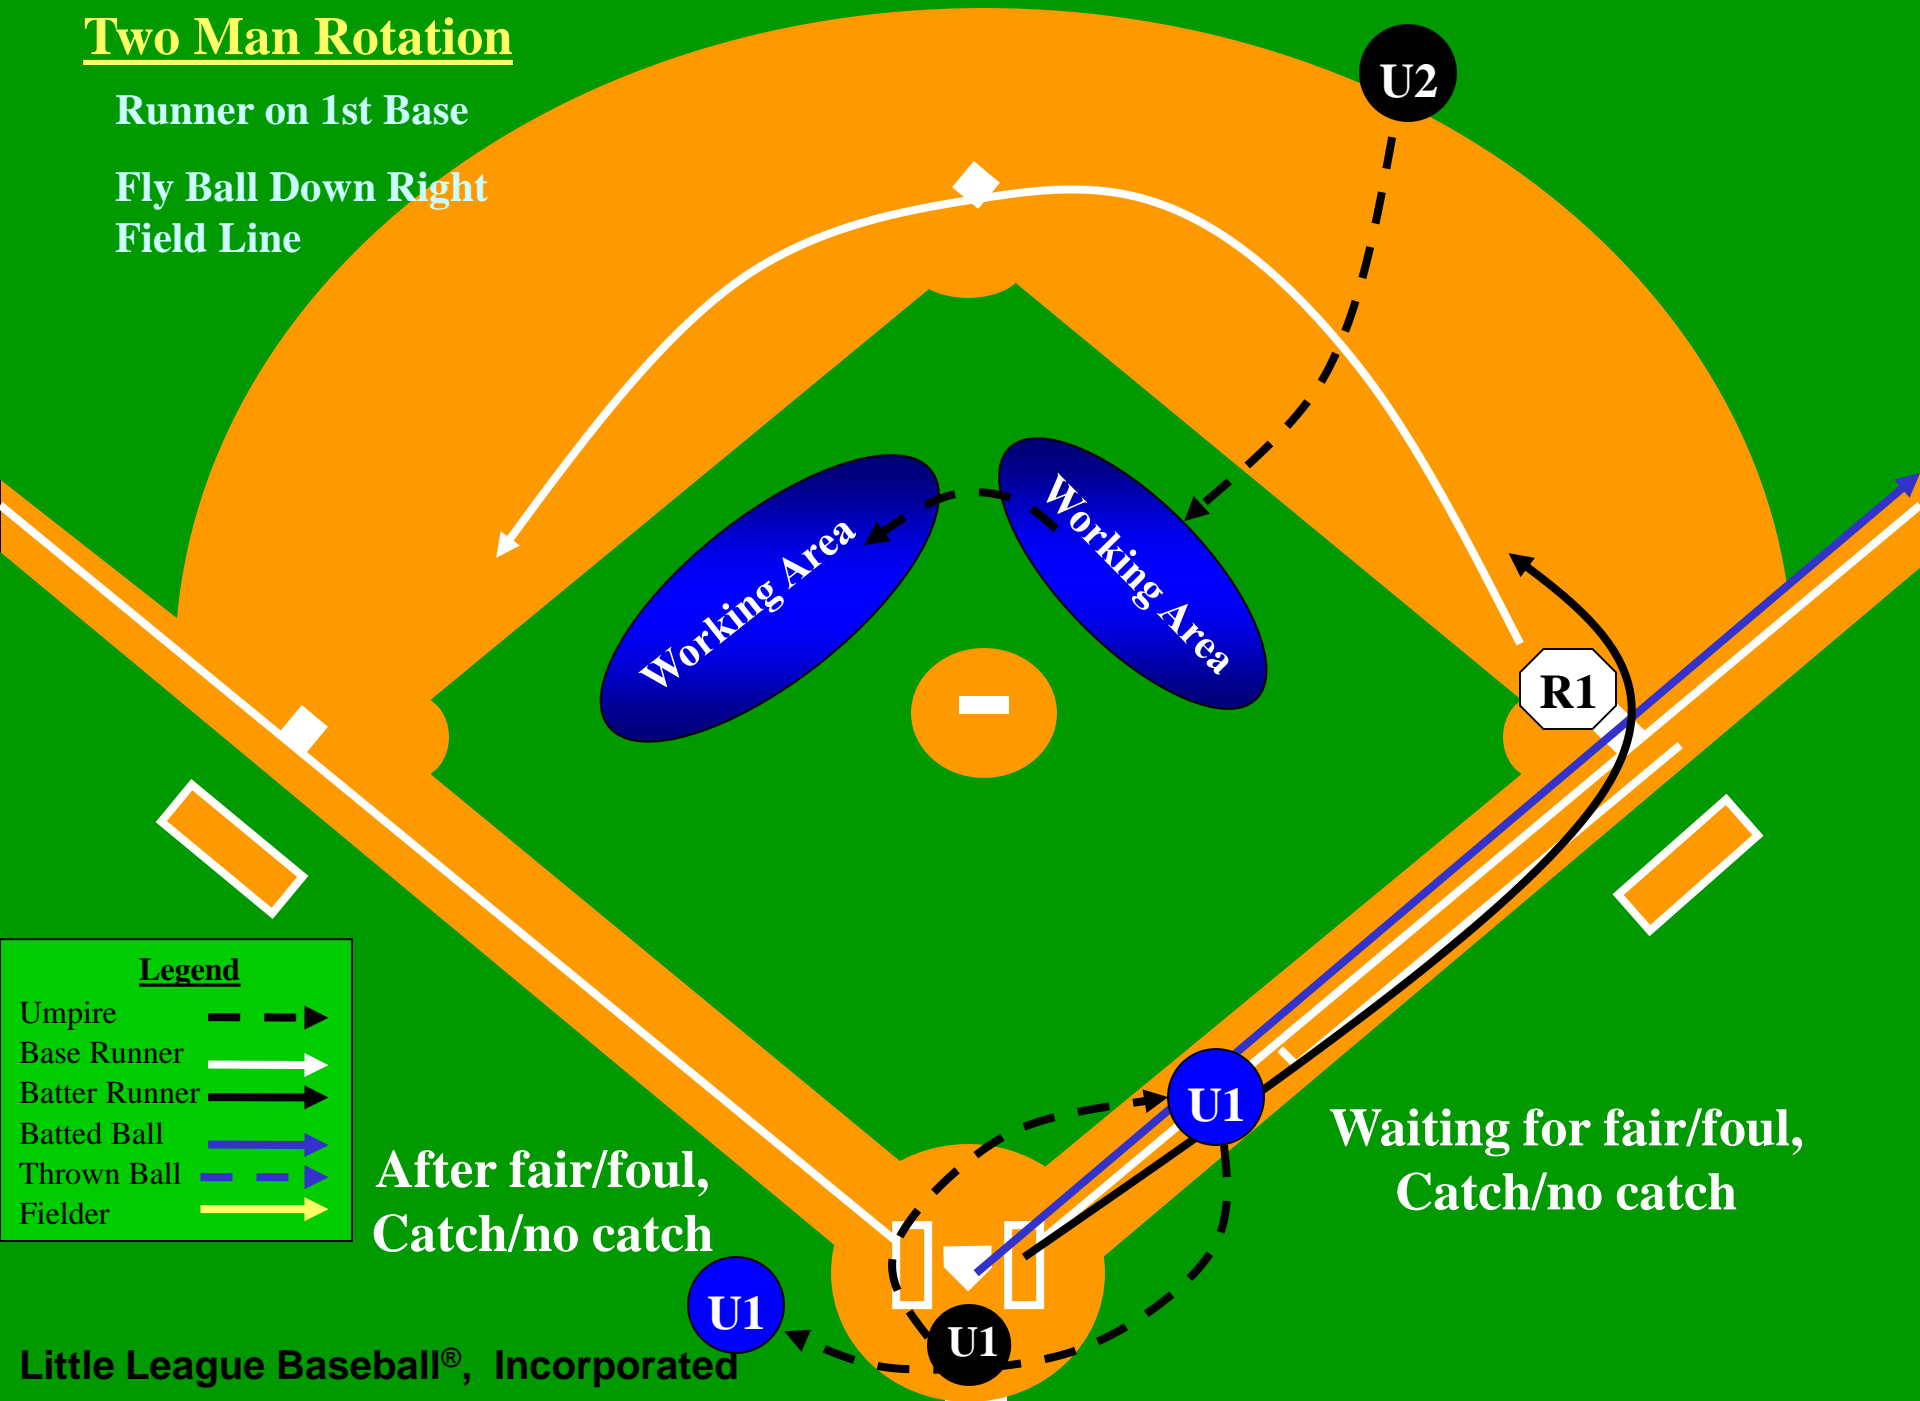

Legend

- Umpire
- Base Runner
- Batter Runner
- Batted Ball
- Thrown Ball
- Fielder

Two Man Rotation

Runner on 1st Base

Fly Ball Down Right
Field Line

Legend

- Umpire (dashed black arrow)
- Base Runner (white arrow)
- Batter Runner (black arrow)
- Batted Ball (blue arrow)
- Thrown Ball (purple arrow)
- Fielder (yellow arrow)