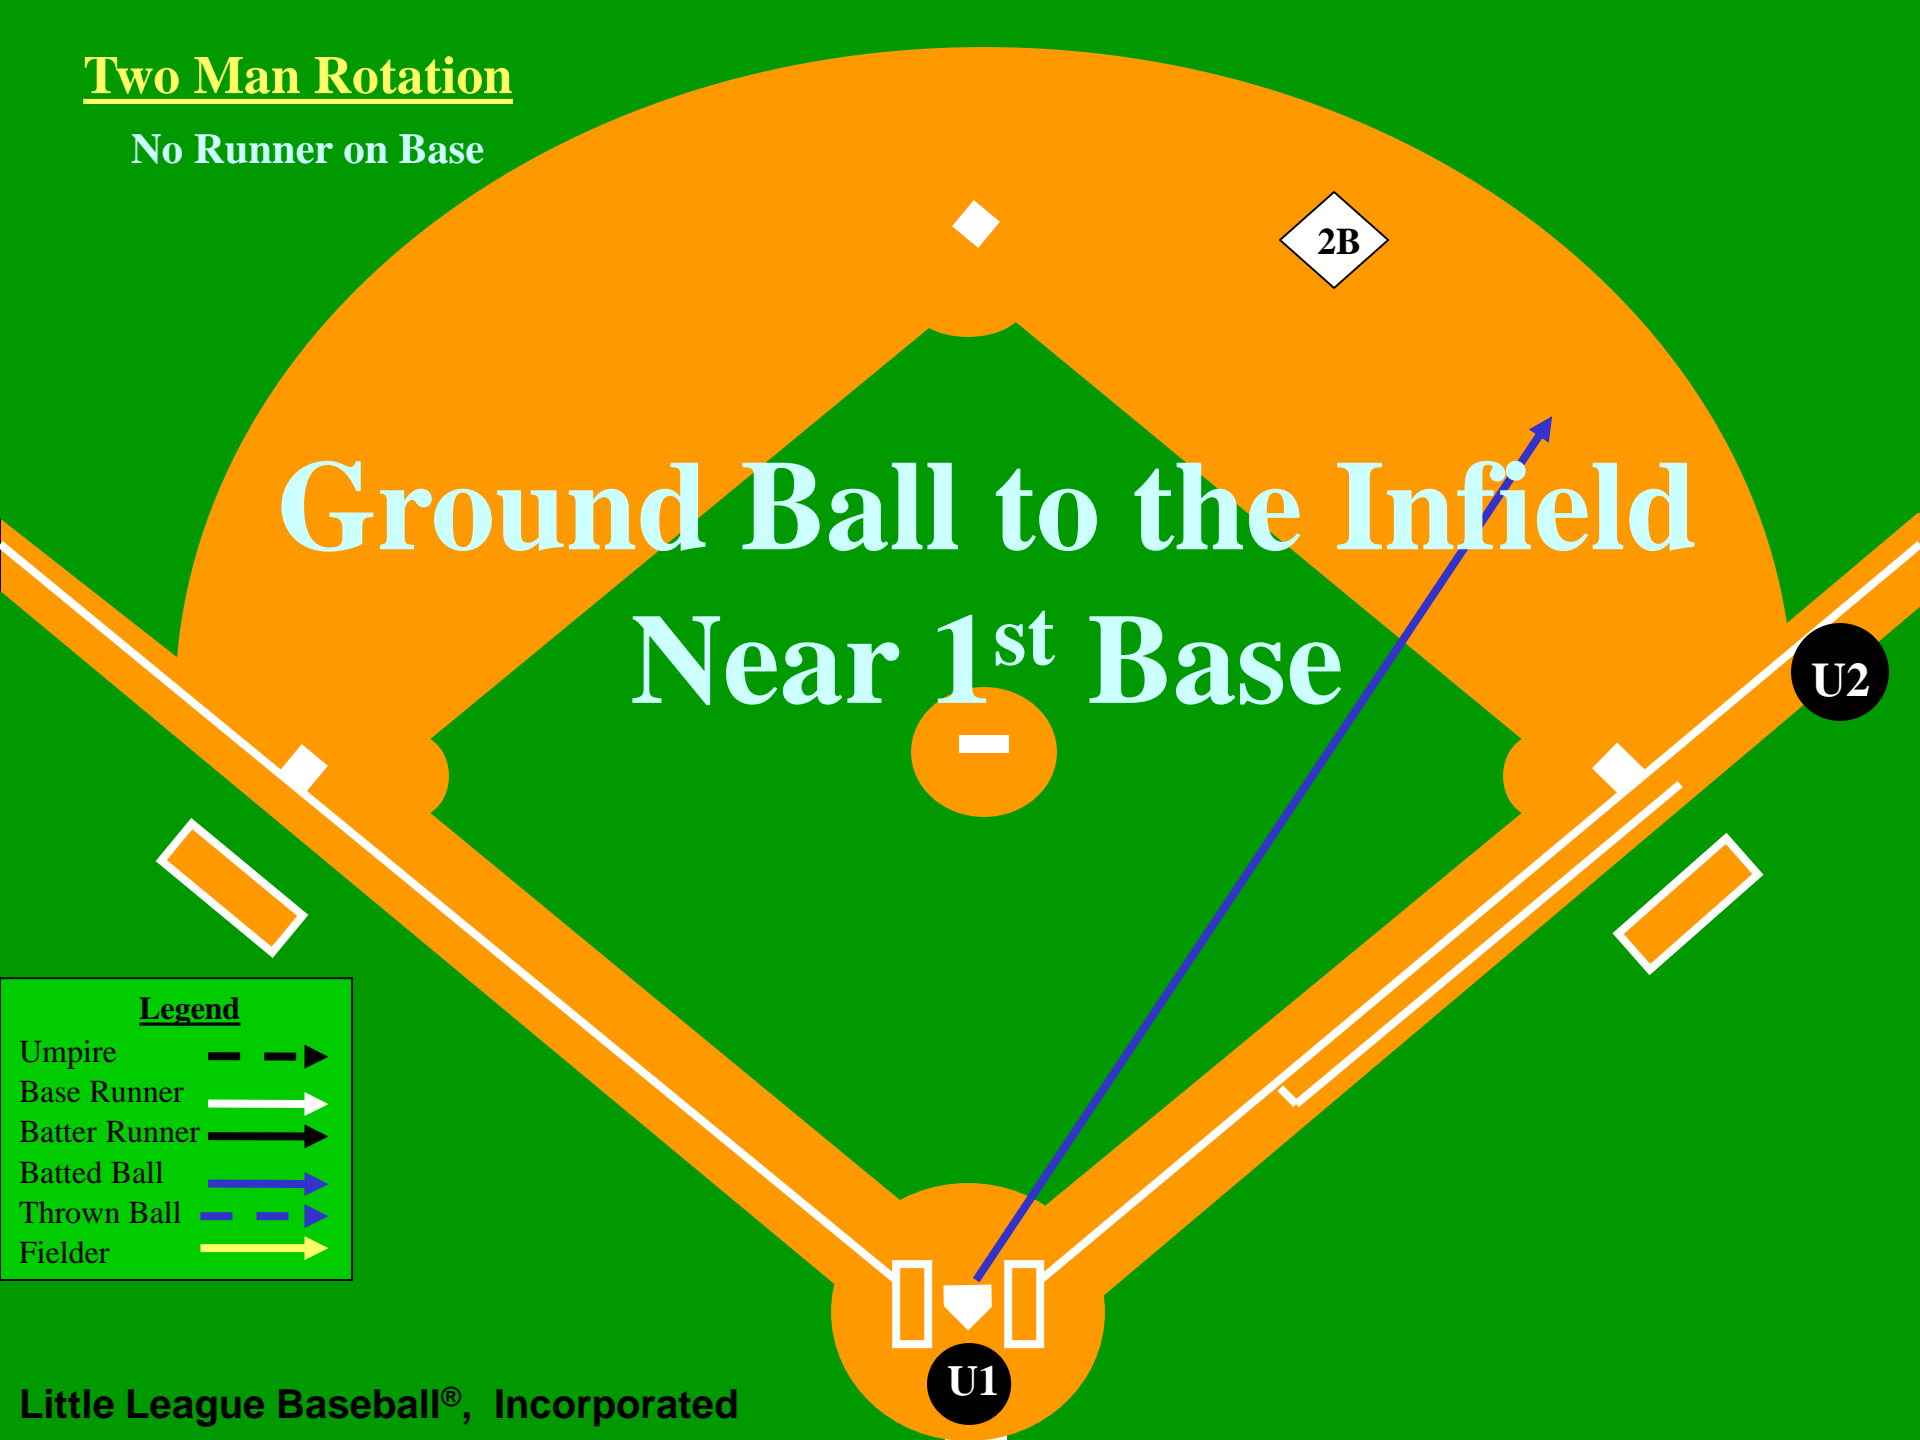

Two Man Rotation

No Runner on Base

Ground Ball to the Infield Near 1st Base

Legend

- Umpire
- Base Runner
- Batter Runner
- Batted Ball
- Thrown Ball
- Fielder