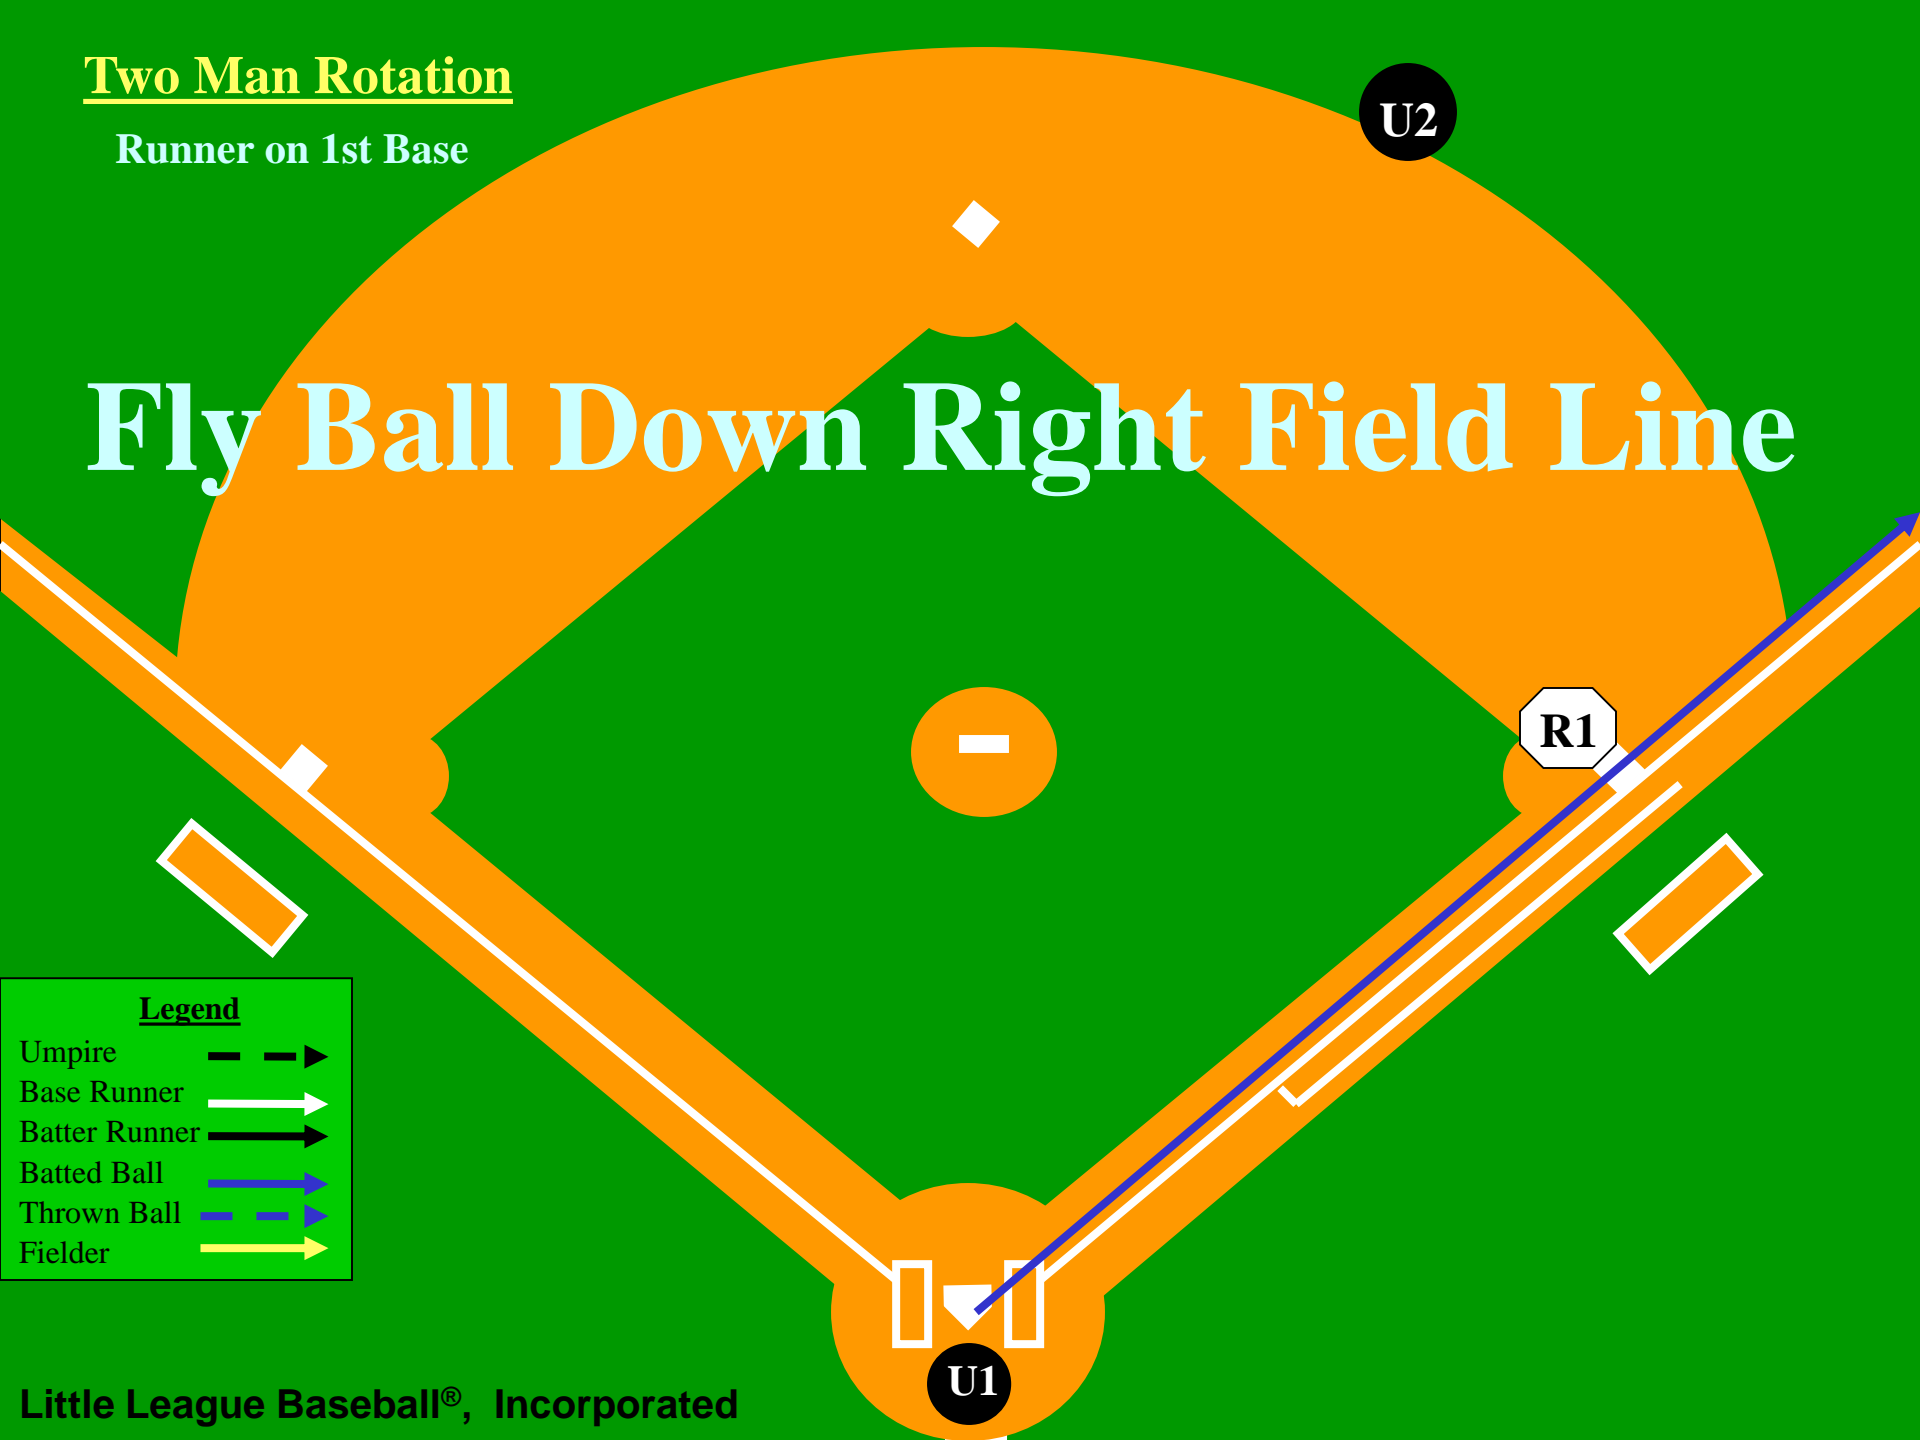

Two Man Rotation

Runner on 1st Base

Fly Ball Down Right Field Line

U2

R1

U1

Legend

- Umpire
- Base Runner
- Batter Runner
- Batted Ball
- Thrown Ball
- Fielder