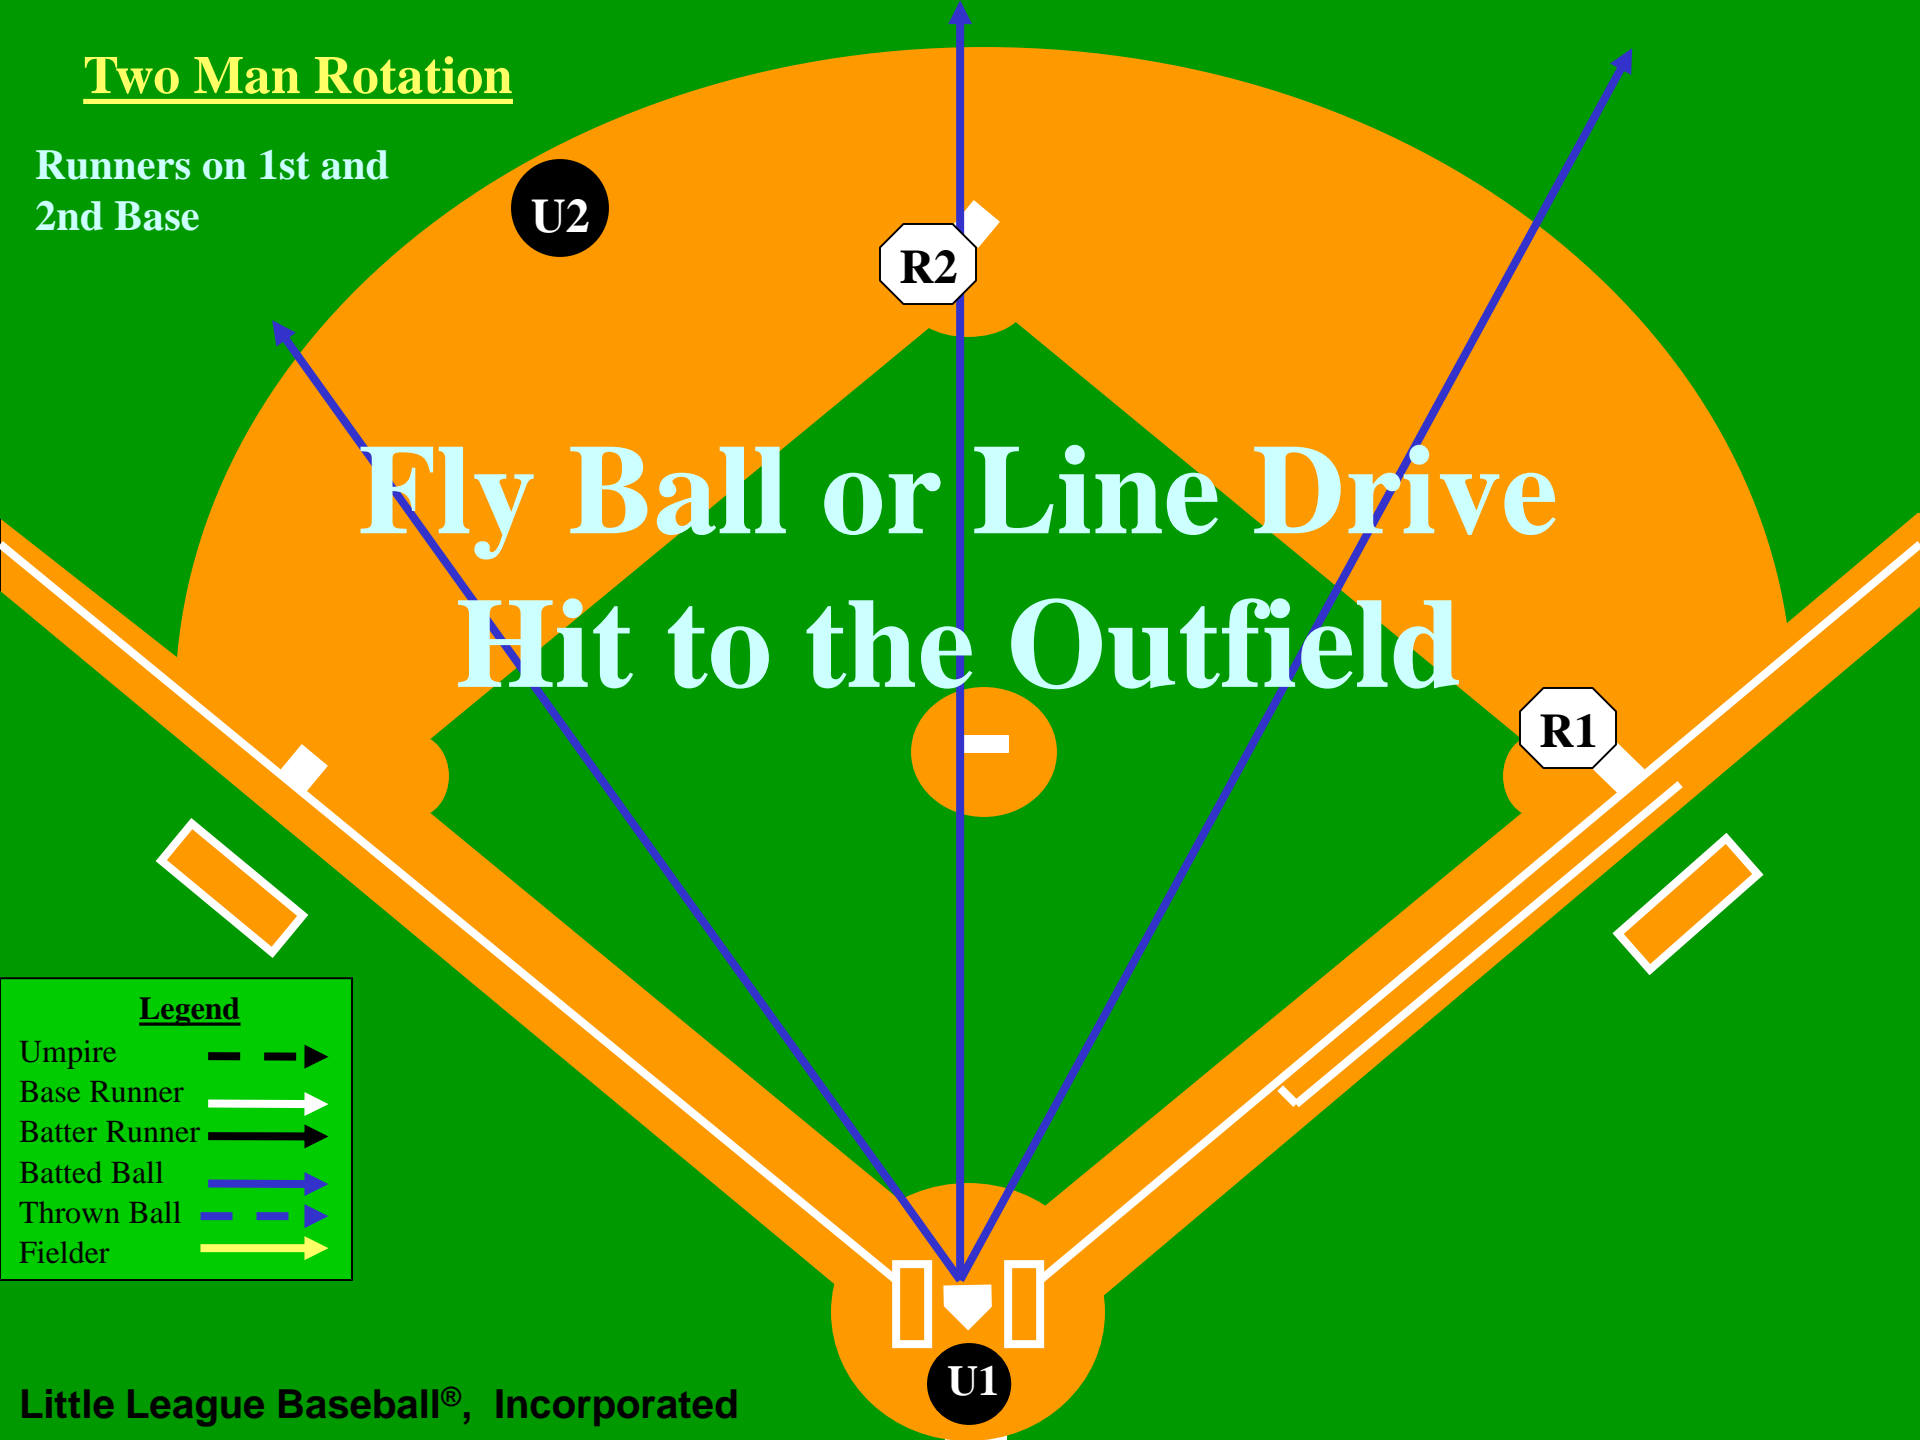

Two Man Rotation

Runners on 1st and 2nd Base

Legend

Umpire	---▶
Base Runner	—▶
Batter Runner	—▶
Batted Ball	—▶
Thrown Ball	—▶
Fielder	—▶

Two Man Rotation

Runners on 1st and 2nd Base

Fly Ball or Line Drive Hit to the Outfield