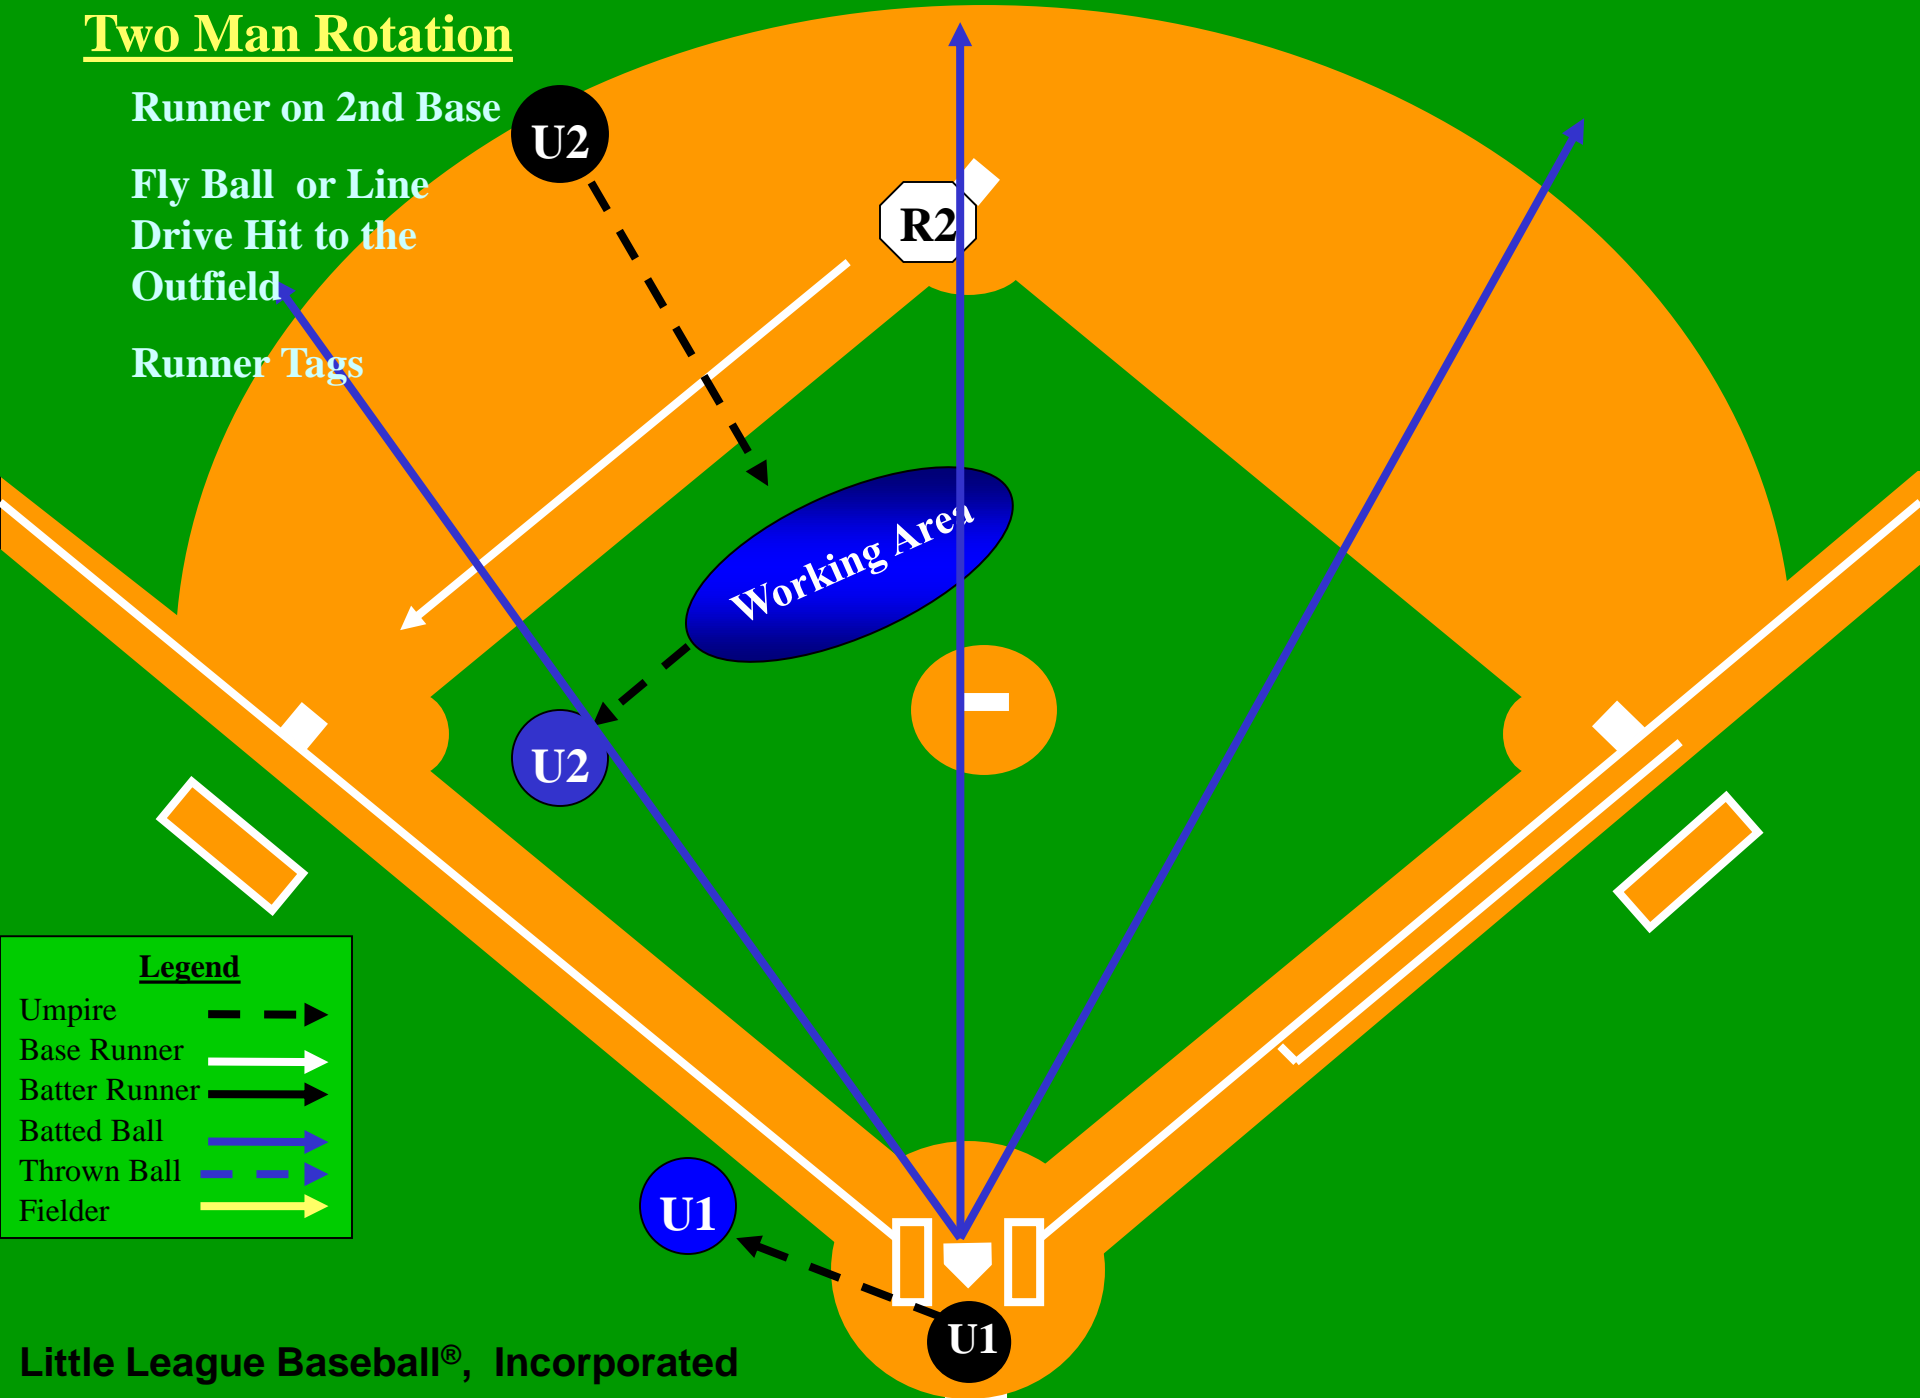

Two Man Rotation

Runner on 2nd Base

Fly Ball or Line
Drive Hit to the
Outfield

Runner Tags

Legend

- Umpire
- Base Runner
- Batter Runner
- Batted Ball
- Thrown Ball
- Fielder