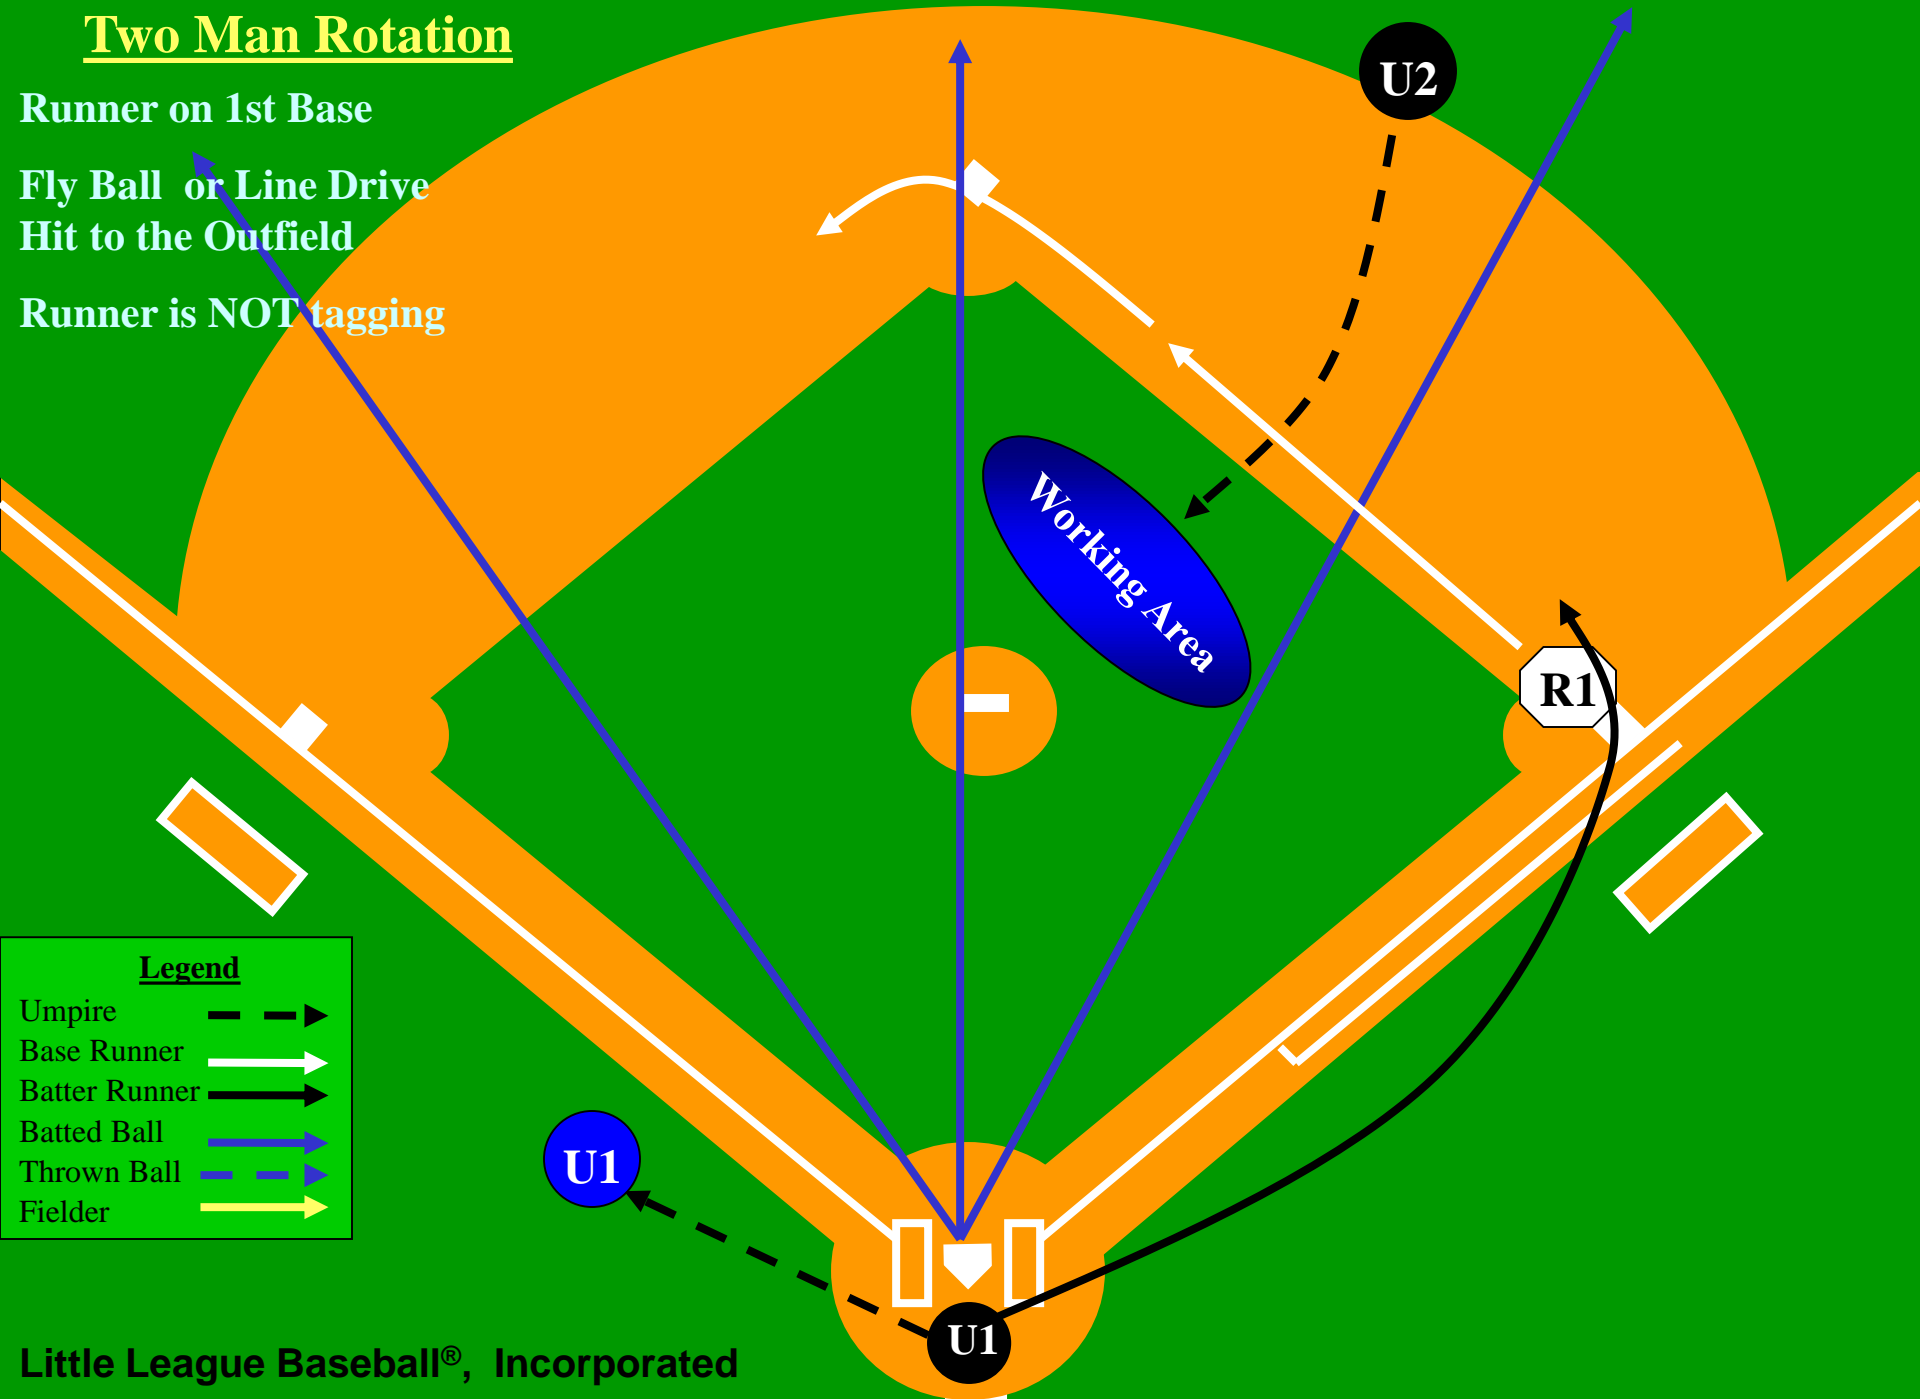

Runner on 1st Base

Fly Ball or Line Drive
Hit to the Outfield

Runner is **NOT** tagging

Two Man Rotation

Runner on 1st Base
Fly Ball or Line Drive
Hit to the Outfield
Runner is NOT tagging

Legend

- Umpire
- Base Runner
- Batter Runner
- Batted Ball
- Thrown Ball
- Fielder