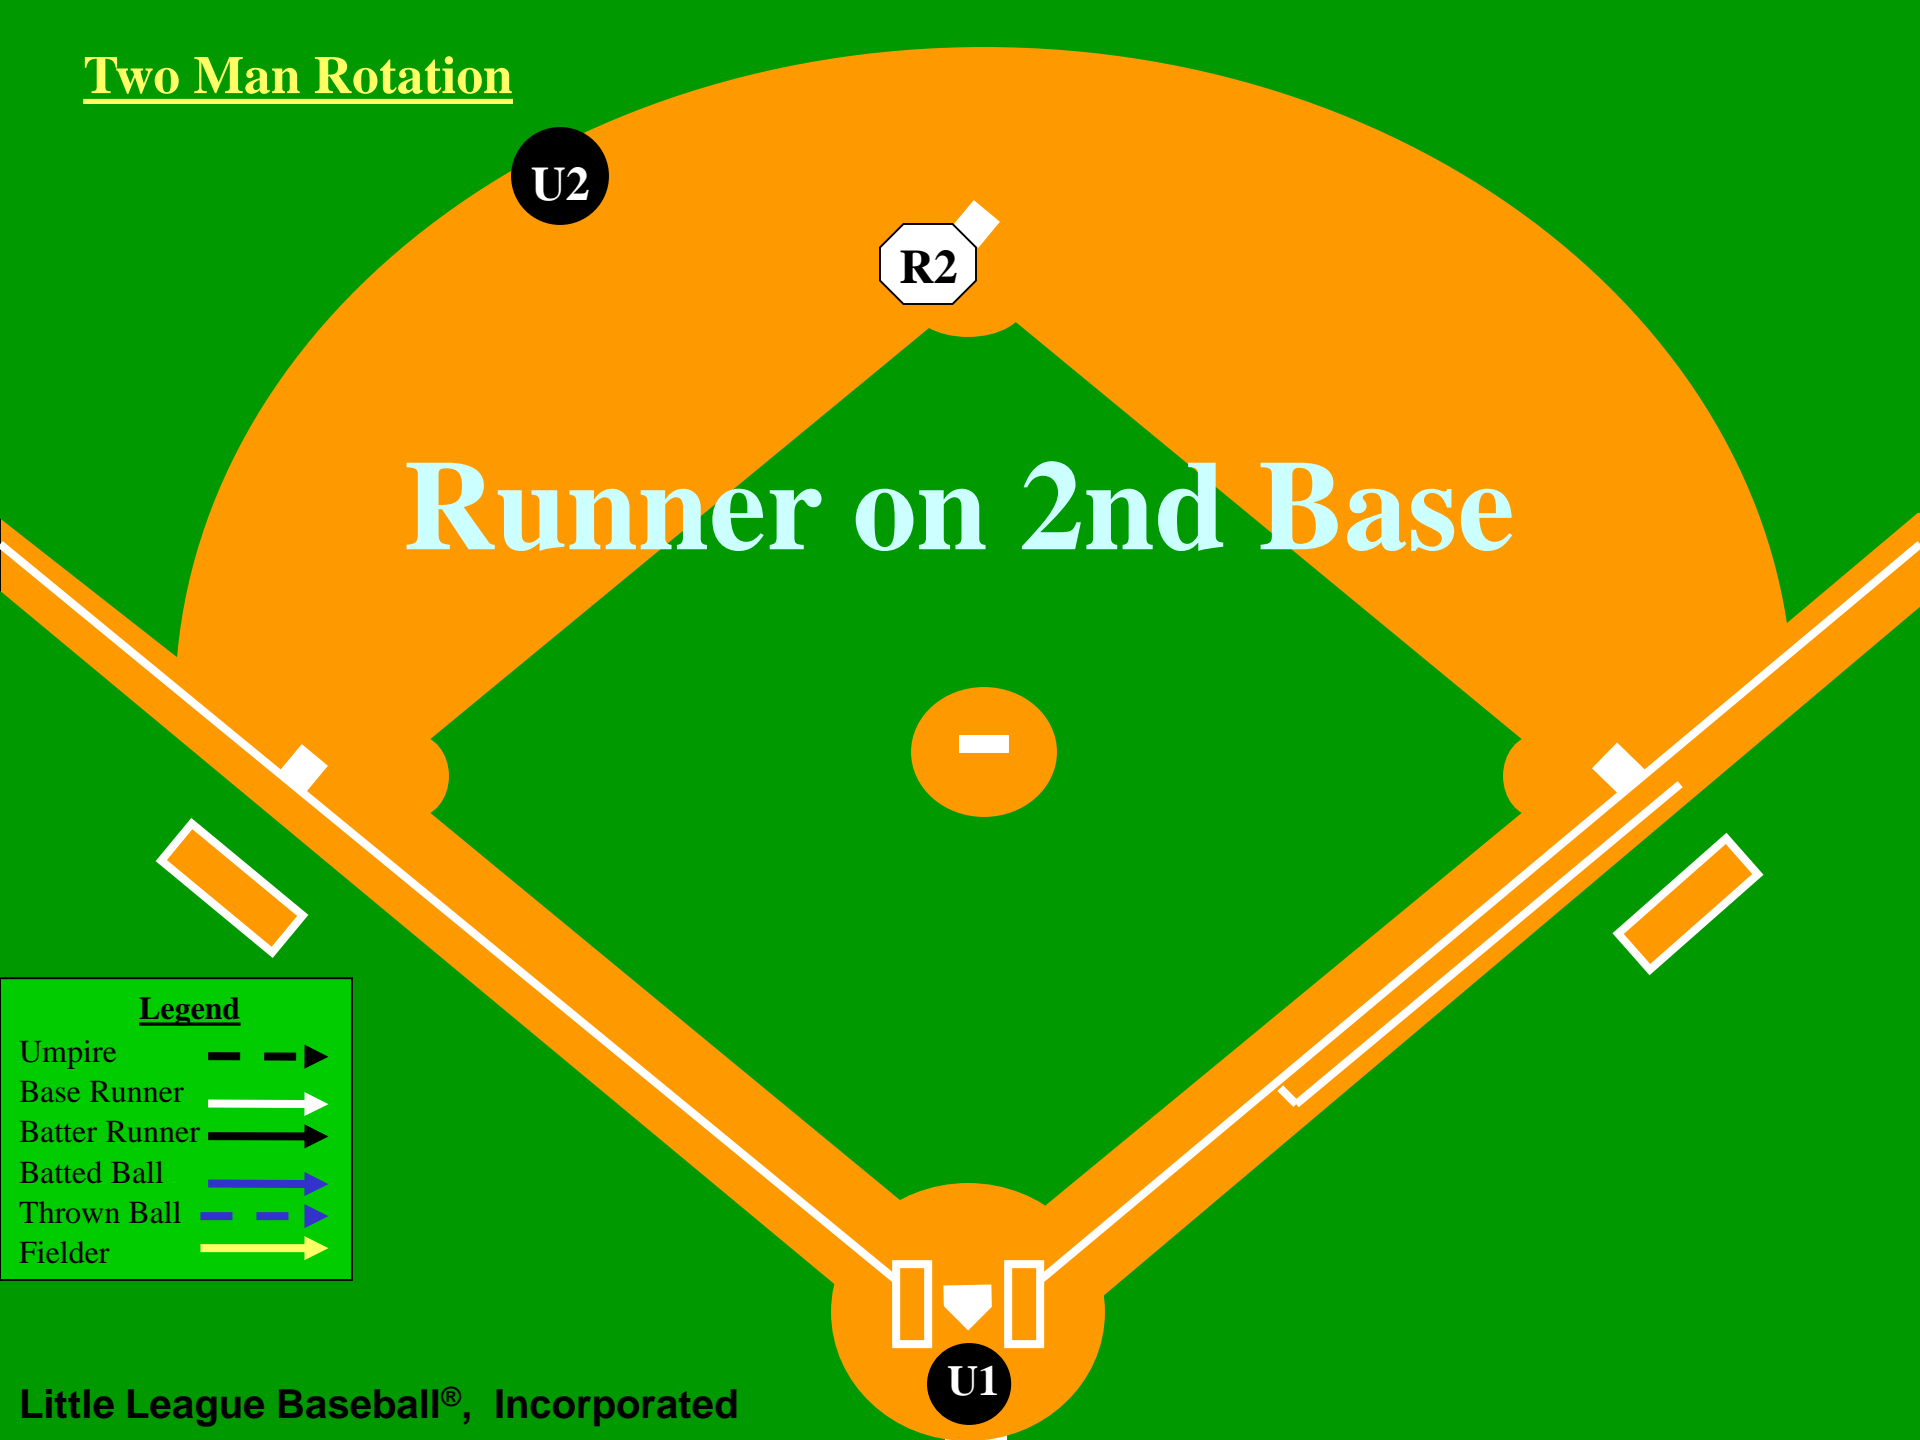

Two Man Rotation

U2

R2

Runner on 2nd Base

—

U1

Legend

- Umpire — — — — —▶
- Base Runner —▶
- Batter Runner —▶
- Batted Ball —▶
- Thrown Ball —▶
- Fielder —▶