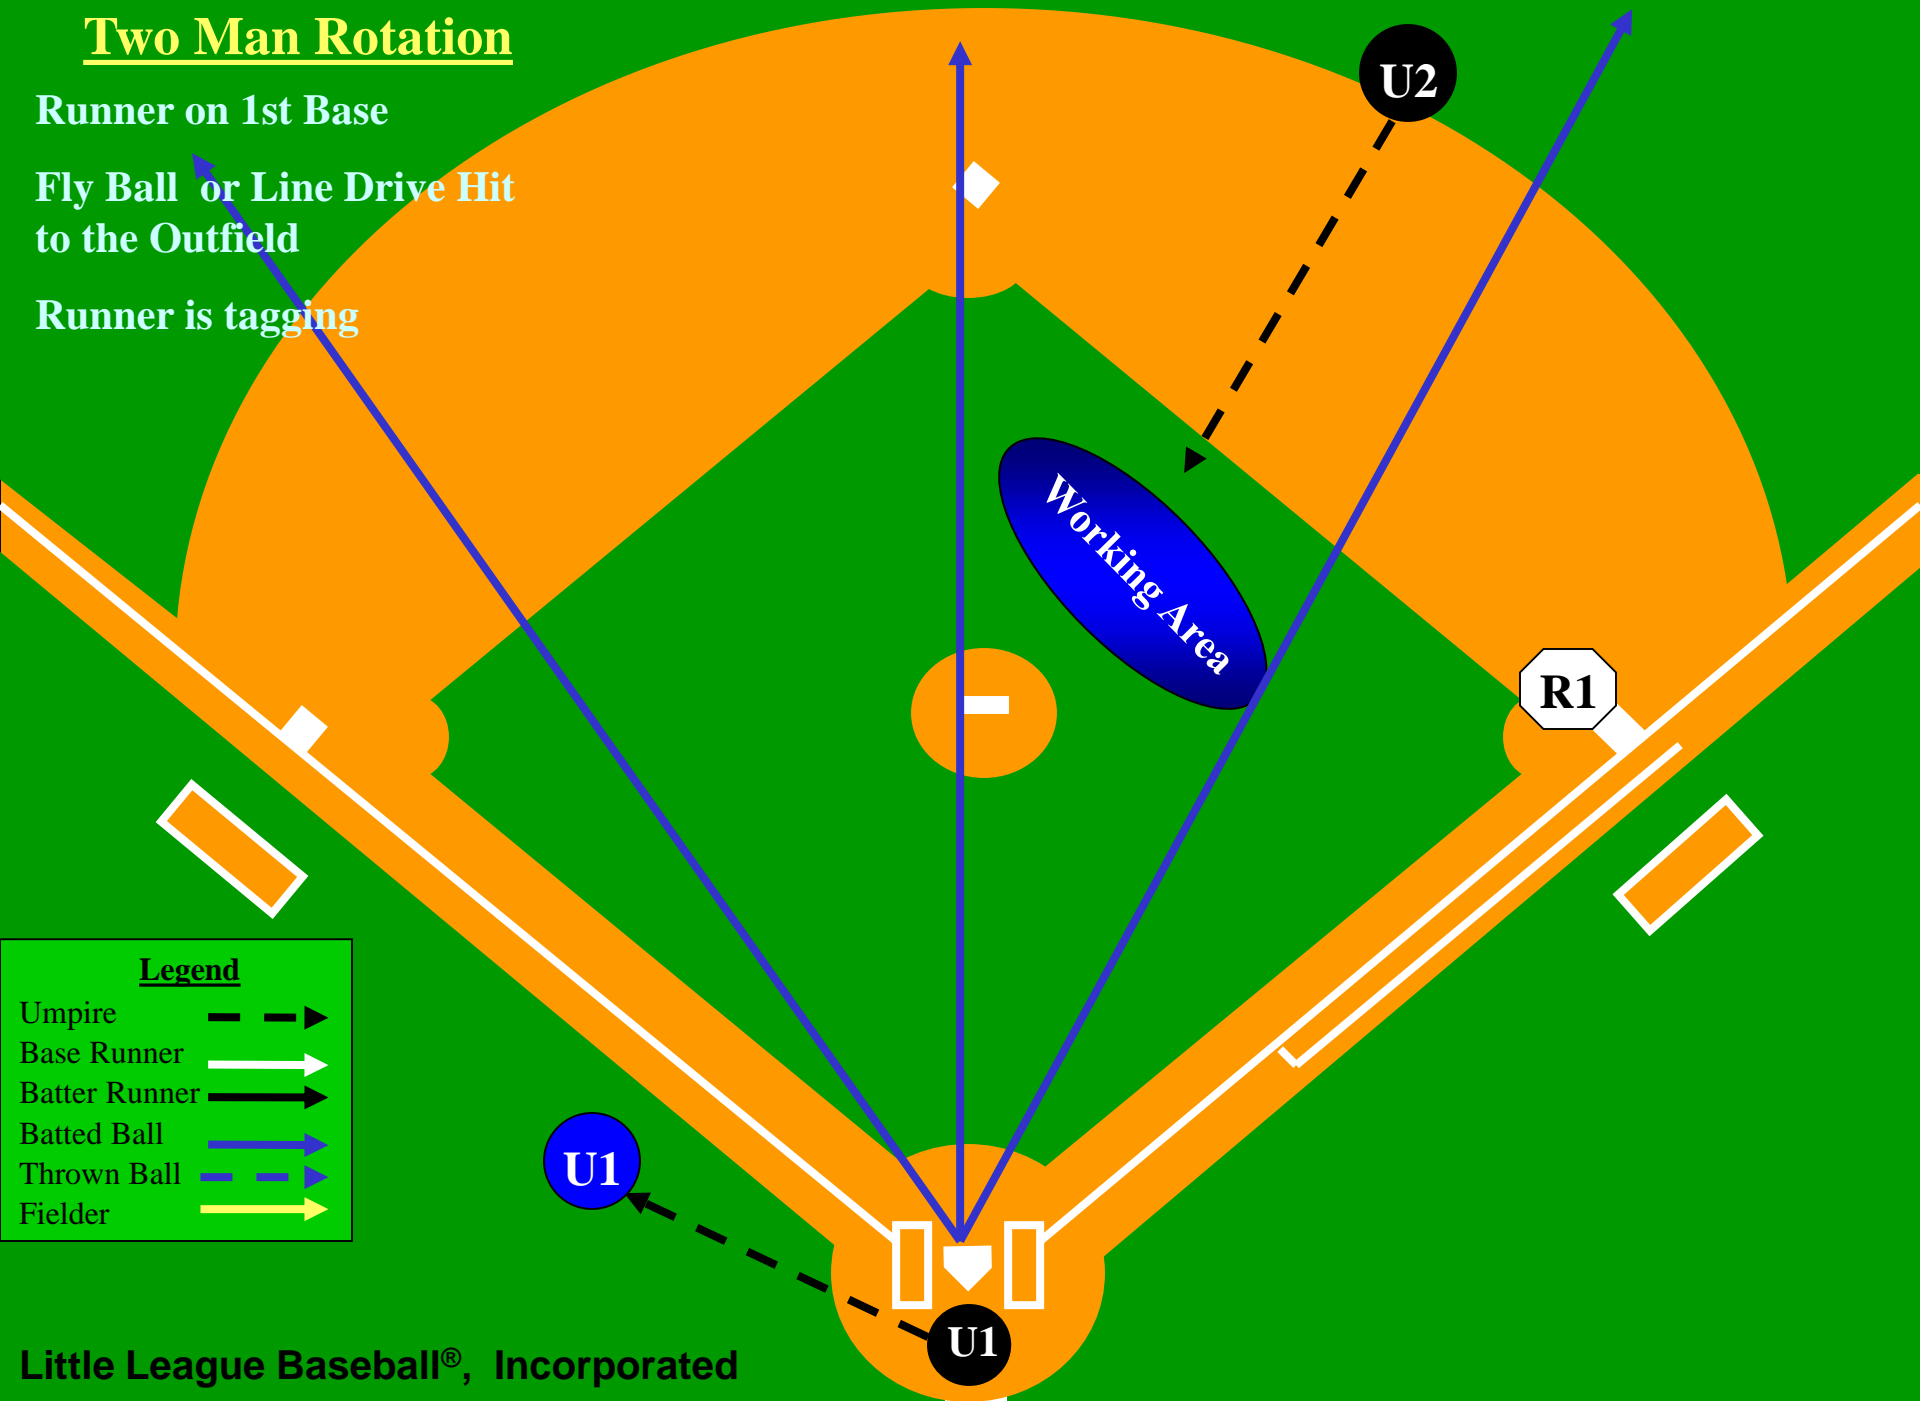

R1

U1

Legend

- Umpire 
- Base Runner 
- Batter Runner 
- Batted Ball 
- Thrown Ball 
- Fielder 

Two Man Rotation

Runner on 1st Base

Fly Ball or Line Drive Hit to the Outfield

Runner is tagging