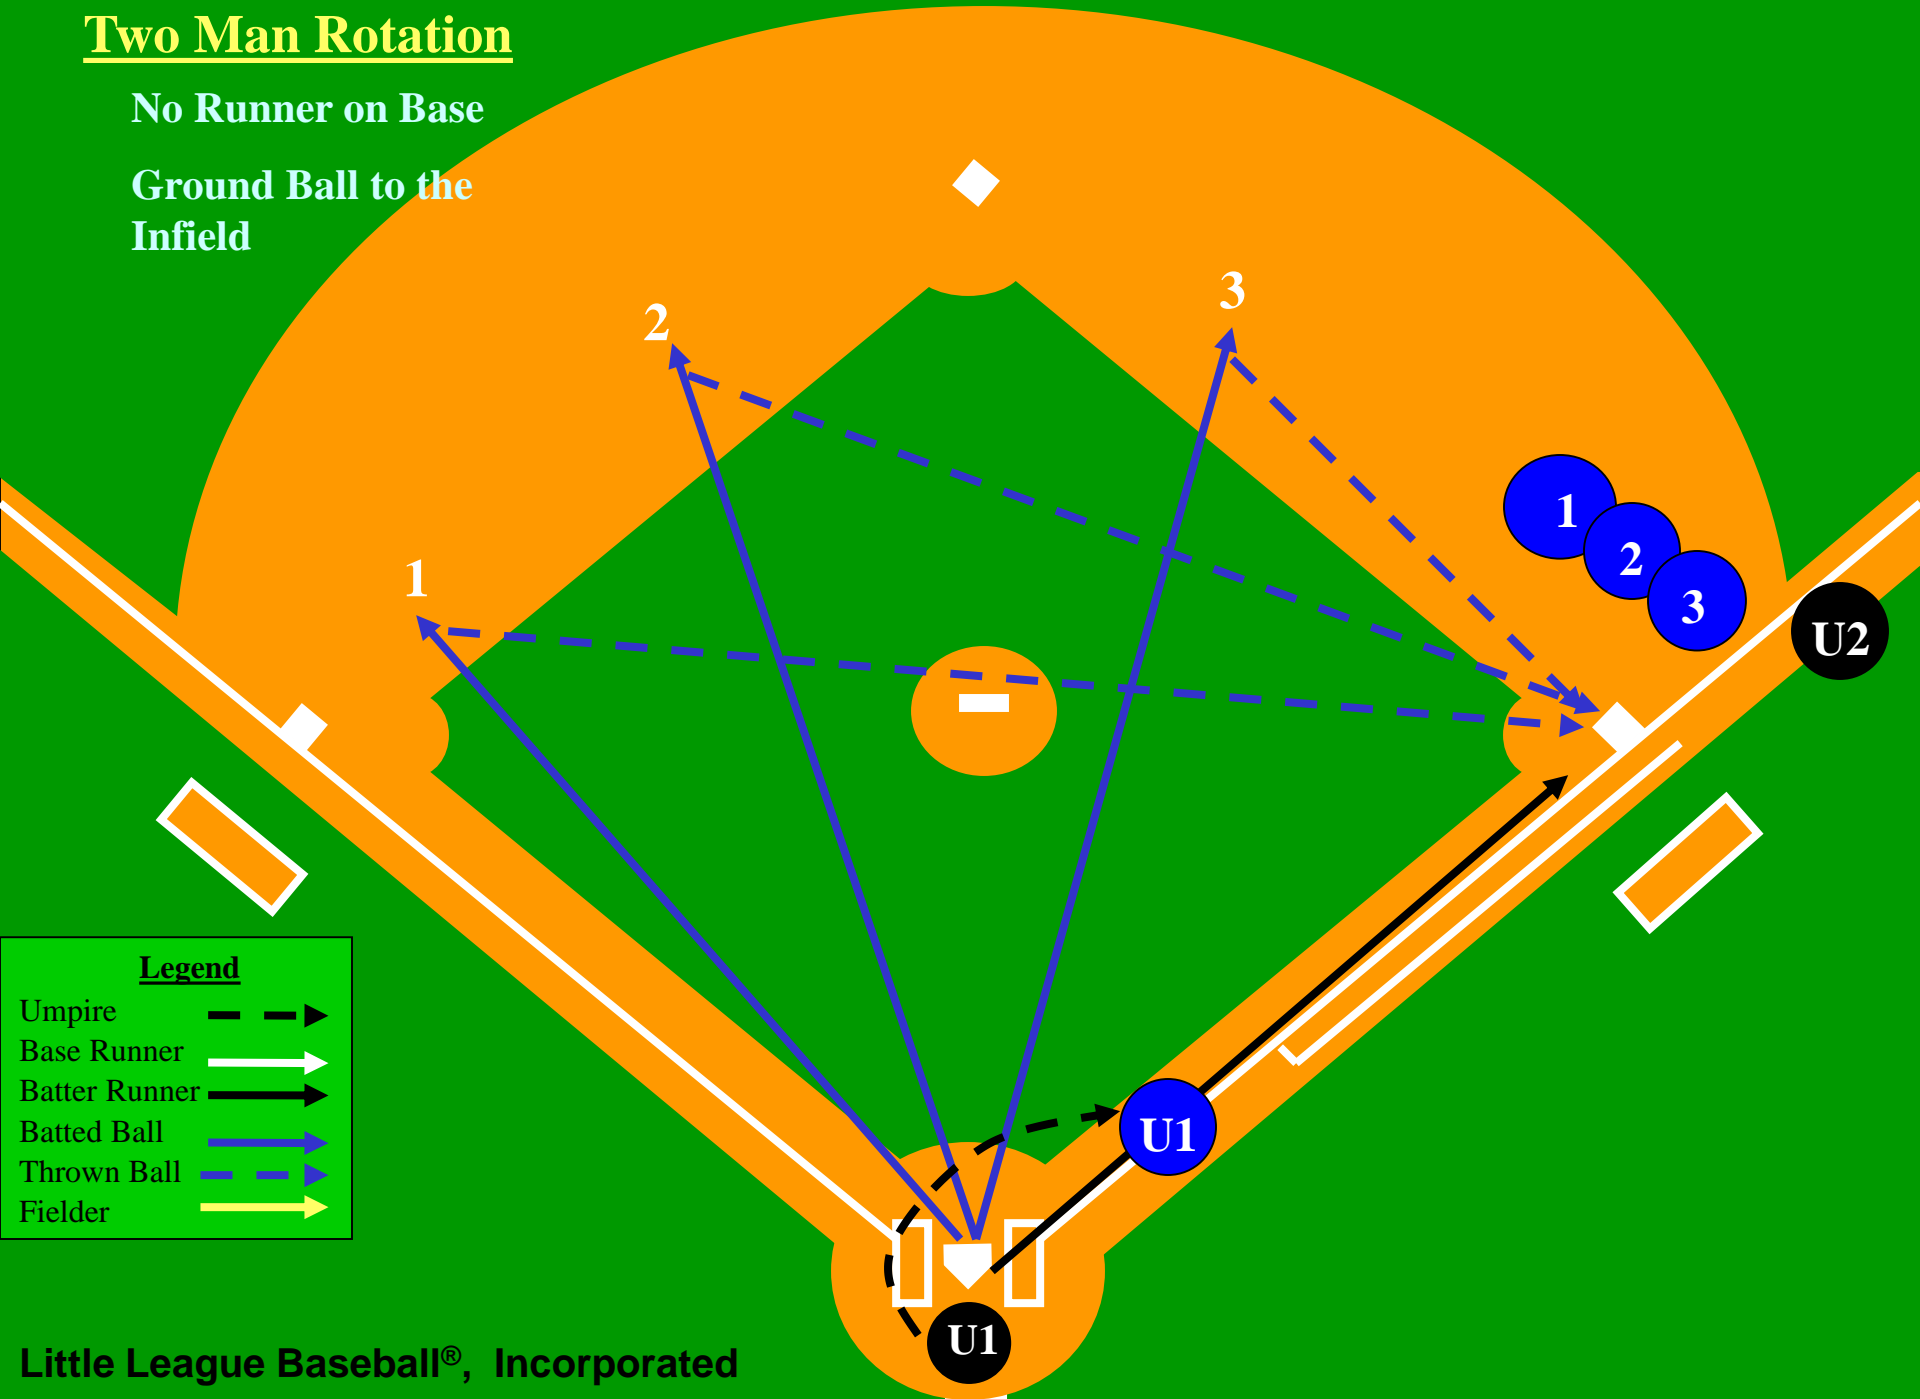

Two Man Rotation

No Runner on Base

Ground Ball to the
Infield