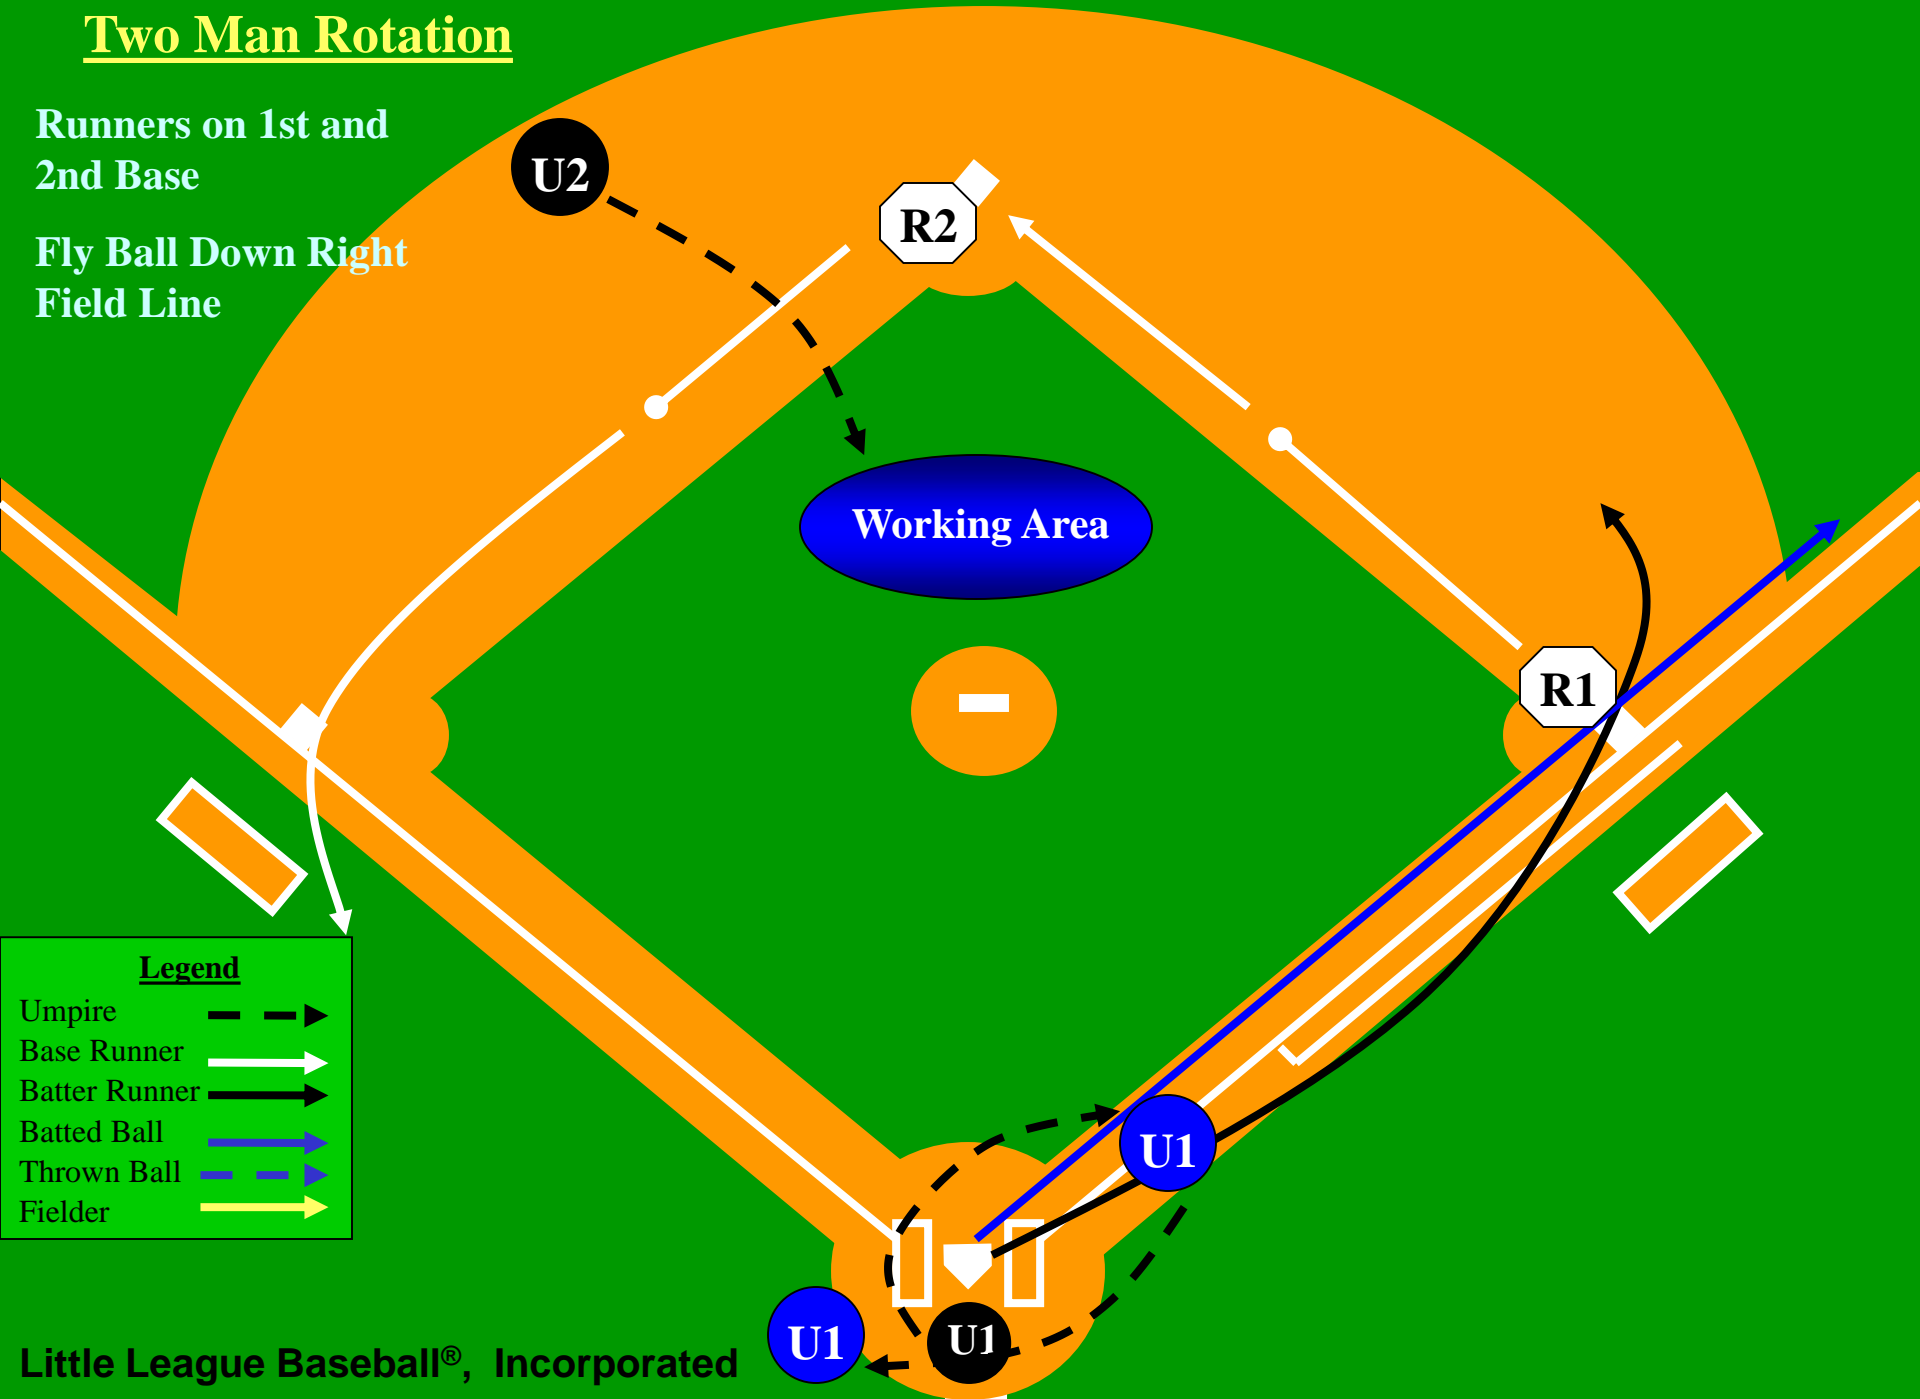

Two Man Rotation

Runners on 1st and 2nd Base

Fly Ball Down Right Field Line

Legend

- Umpire
- Base Runner
- Batter Runner
- Batted Ball
- Thrown Ball
- Fielder