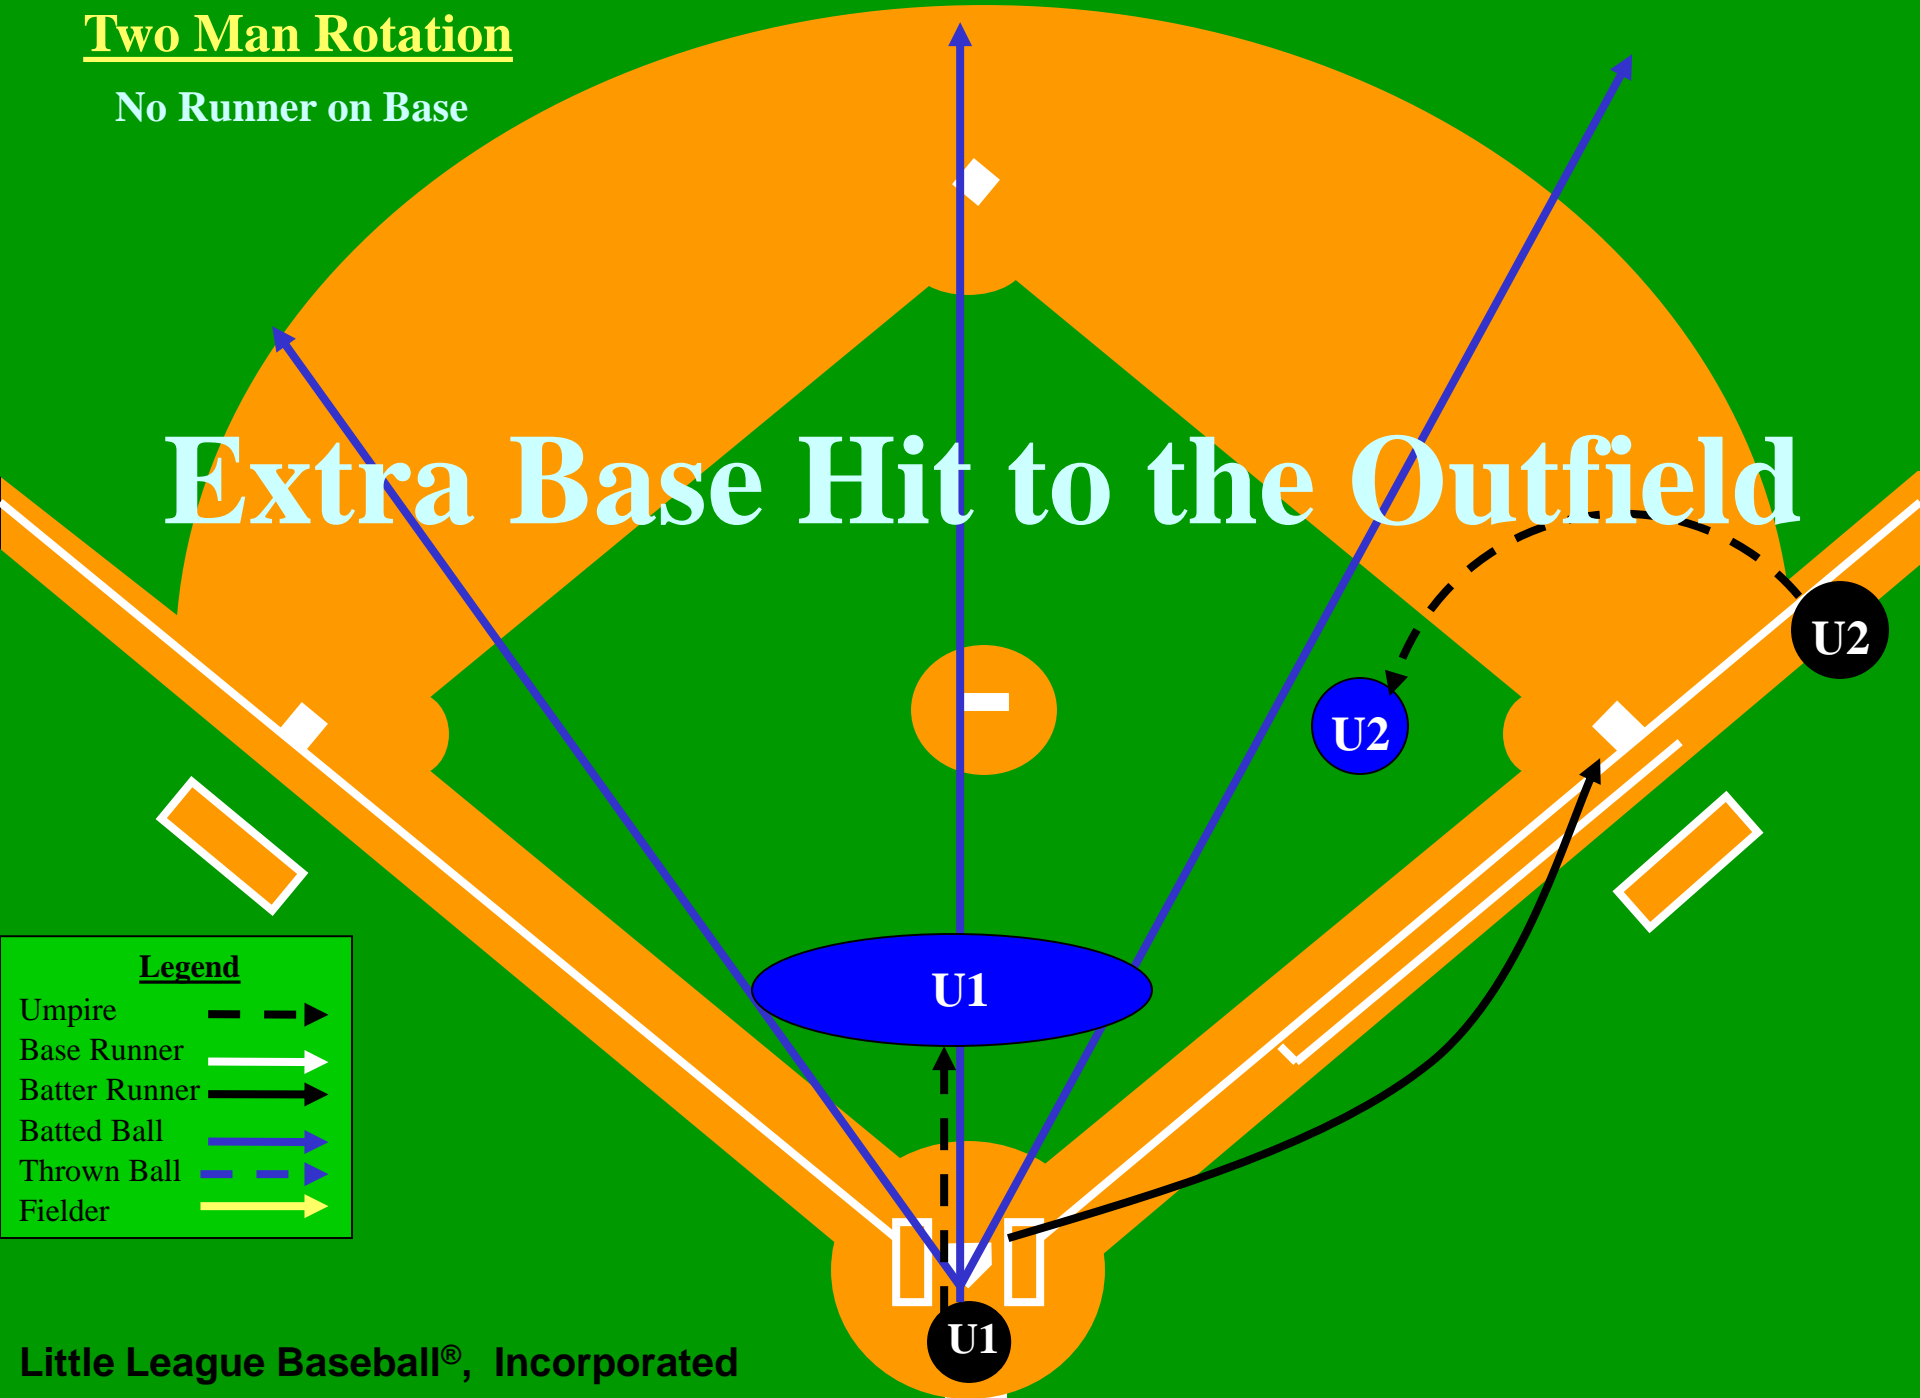

Two Man Rotation

No Runner on Base

Extra Base Hit to the Outfield

Legend

- Umpire
- Base Runner
- Batter Runner
- Batted Ball
- Thrown Ball
- Fielder