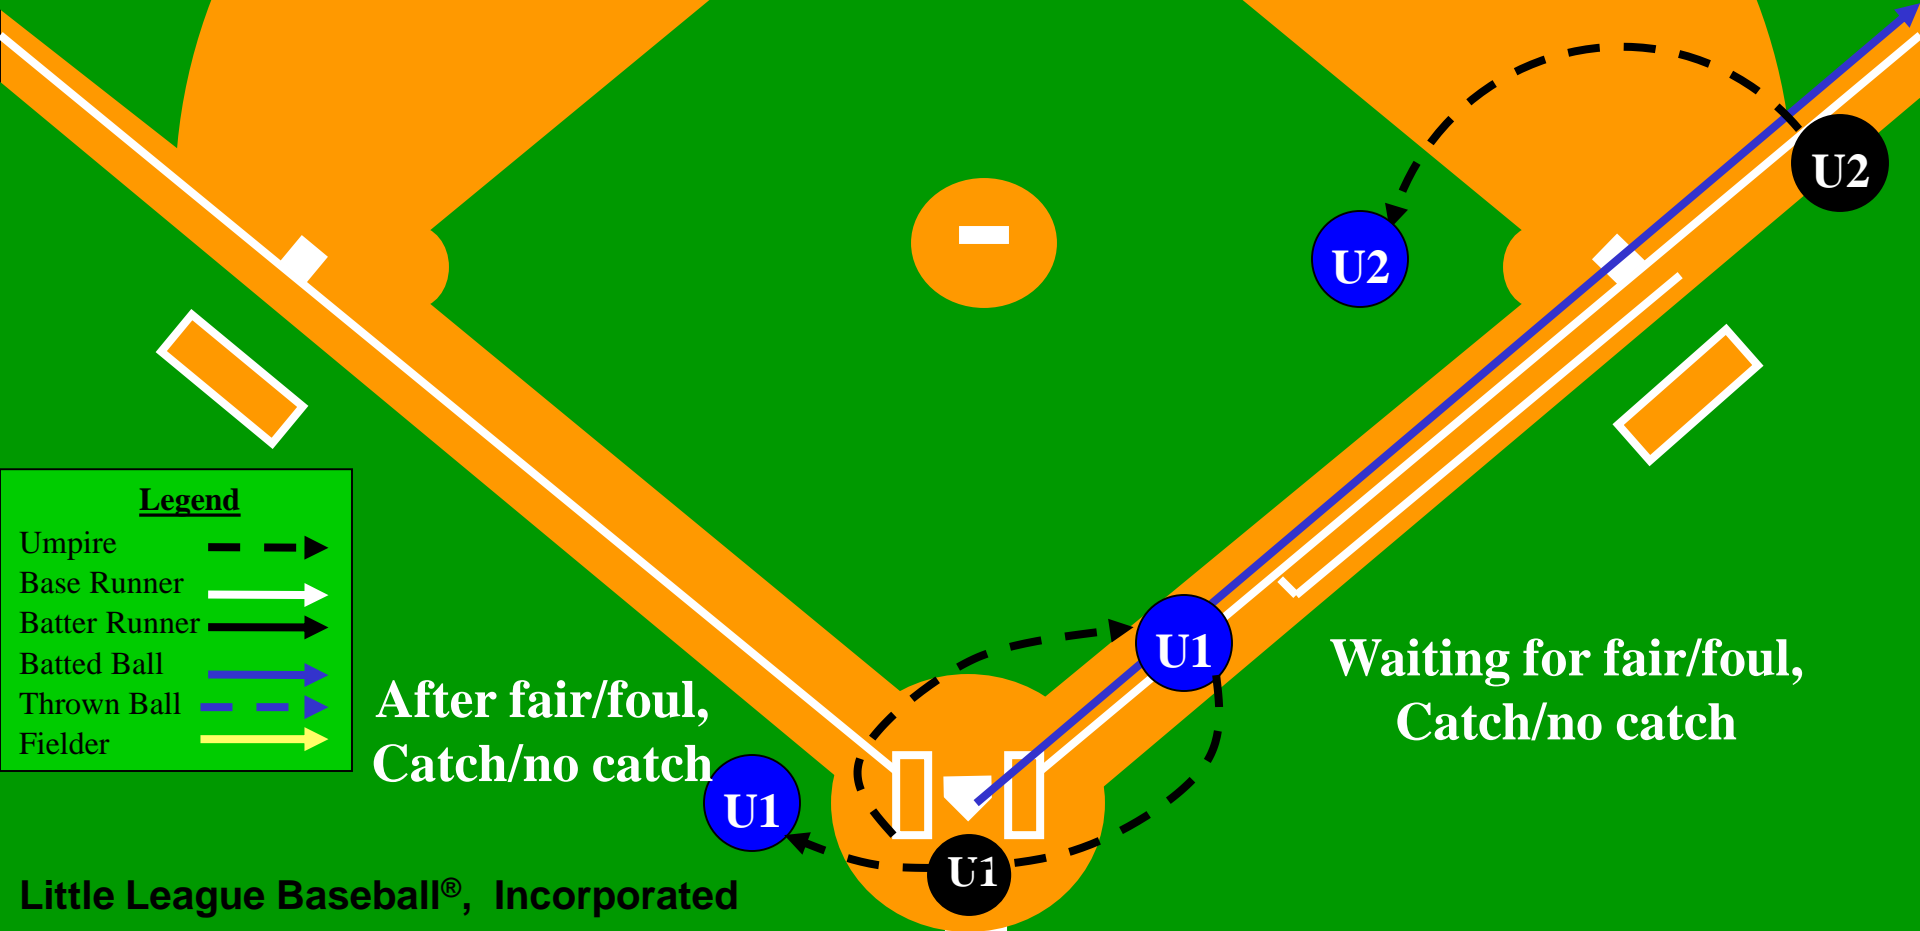

Fly Ball or Line Drive Hit to the Outfield

Legend

- Umpire 
- Base Runner 
- Batter Runner 
- Batted Ball 
- Thrown Ball 
- Fielder 

U1

U2

Two Man Rotation

No Runner on Base

Fly Ball Down Left Field Line

Legend

- Umpire - - - - ->
- Base Runner - - - - ->
- Batter Runner - - - - ->
- Batted Ball - - - - ->
- Thrown Ball - - - - ->
- Fielder - - - - ->

Waiting for fair/foul,
Catch/no catch

After fair/foul,
Catch/no catch

Two Man Rotation

No Runner on Base

Fly Ball Down Right Field Line

Two Man Rotation

No Runner on Base

Fly Ball or Line Drive
Hit to the Outfield

Routine Fly Ball

The diagram illustrates a routine fly ball play on a baseball field. The field is divided into an infield (green) and an outfield (orange). The pitcher's mound is marked with a white diamond. The home plate area is marked with a white square. The bases are marked with white diamonds. The pitcher is shown in a white box at the mound. The batter is shown in a white box at home plate. The ball is shown in a white diamond in the outfield. The text 'Routine Fly Ball' is written in large white letters across the center of the field. The legend in the bottom left corner defines the symbols used in the diagram: a dashed arrow for Umpire, a white arrow for Base Runner, a black arrow for Batter Runner, a purple arrow for Batted Ball, a blue arrow for Thrown Ball, and a yellow arrow for Fielder. The umpire rotation is shown with three blue ovals labeled U1 and two black circles labeled U2. U1 is positioned behind home plate, U2 is positioned in the outfield, and U2 is positioned at the first base line. The ball is shown being hit from the batter to the outfield, and then being thrown back to the pitcher. The umpire rotation is shown as a dashed line connecting the three umpire positions.