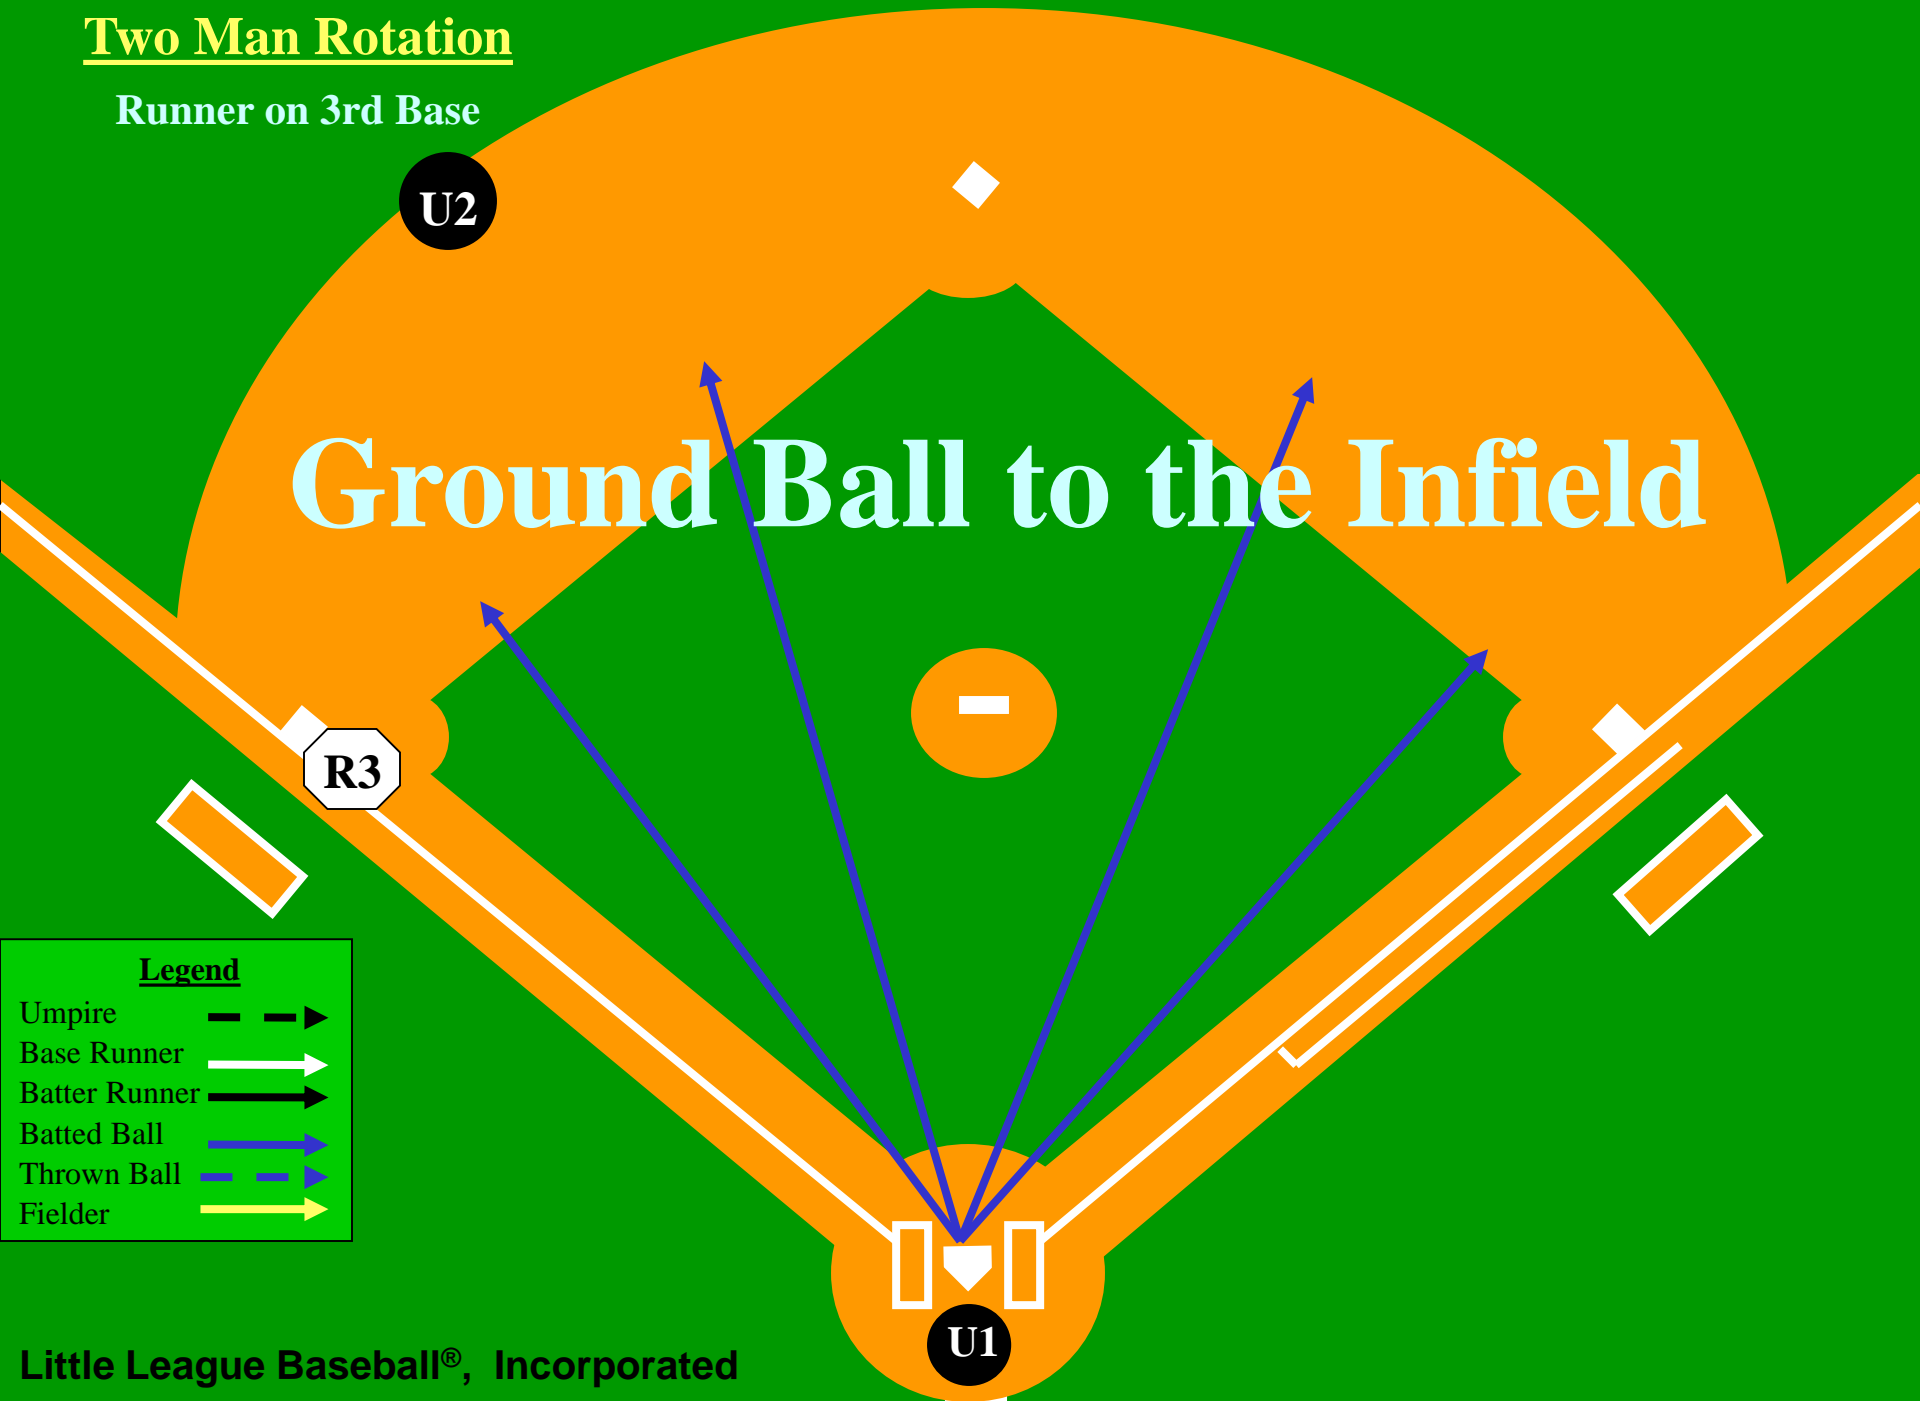

Two Man Rotation

Runner on 3rd Base

Ground Ball to the Infield

Legend

Umpire	--->
Base Runner	—>
Batter Runner	—>
Batted Ball	—>
Thrown Ball	—>
Fielder	—>