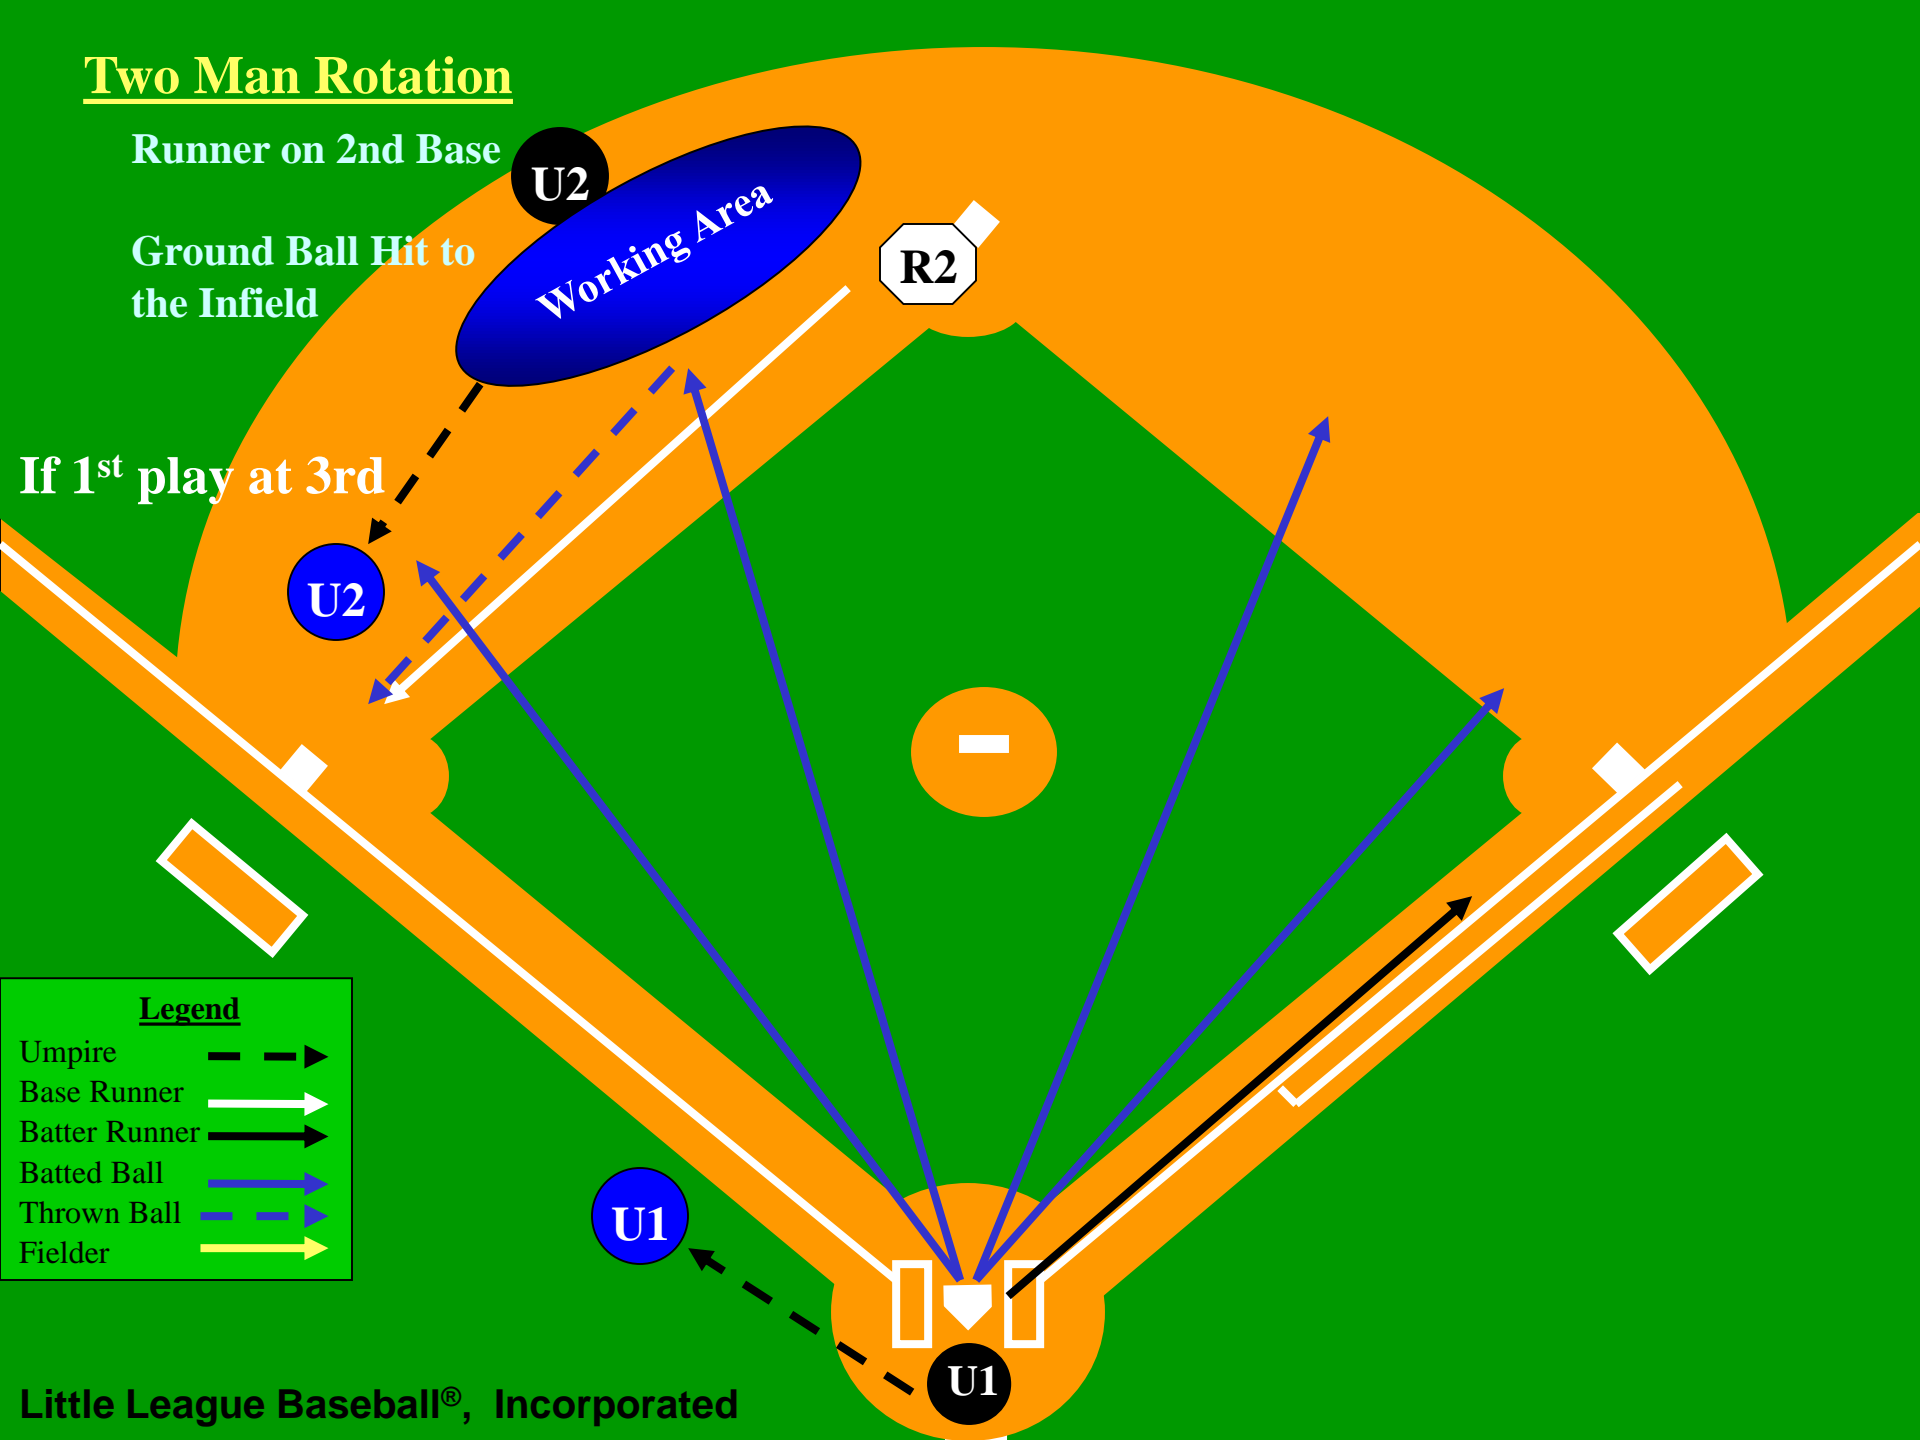

Two Man Rotation

Runner on 2nd Base

Ground Ball Hit to the Infield

U2

R2

Working Area

R2

If 1st play at 3rd

U2

—

U1

U1

Legend

- Umpire
- Base Runner
- Batter Runner
- Batted Ball
- Thrown Ball
- Fielder