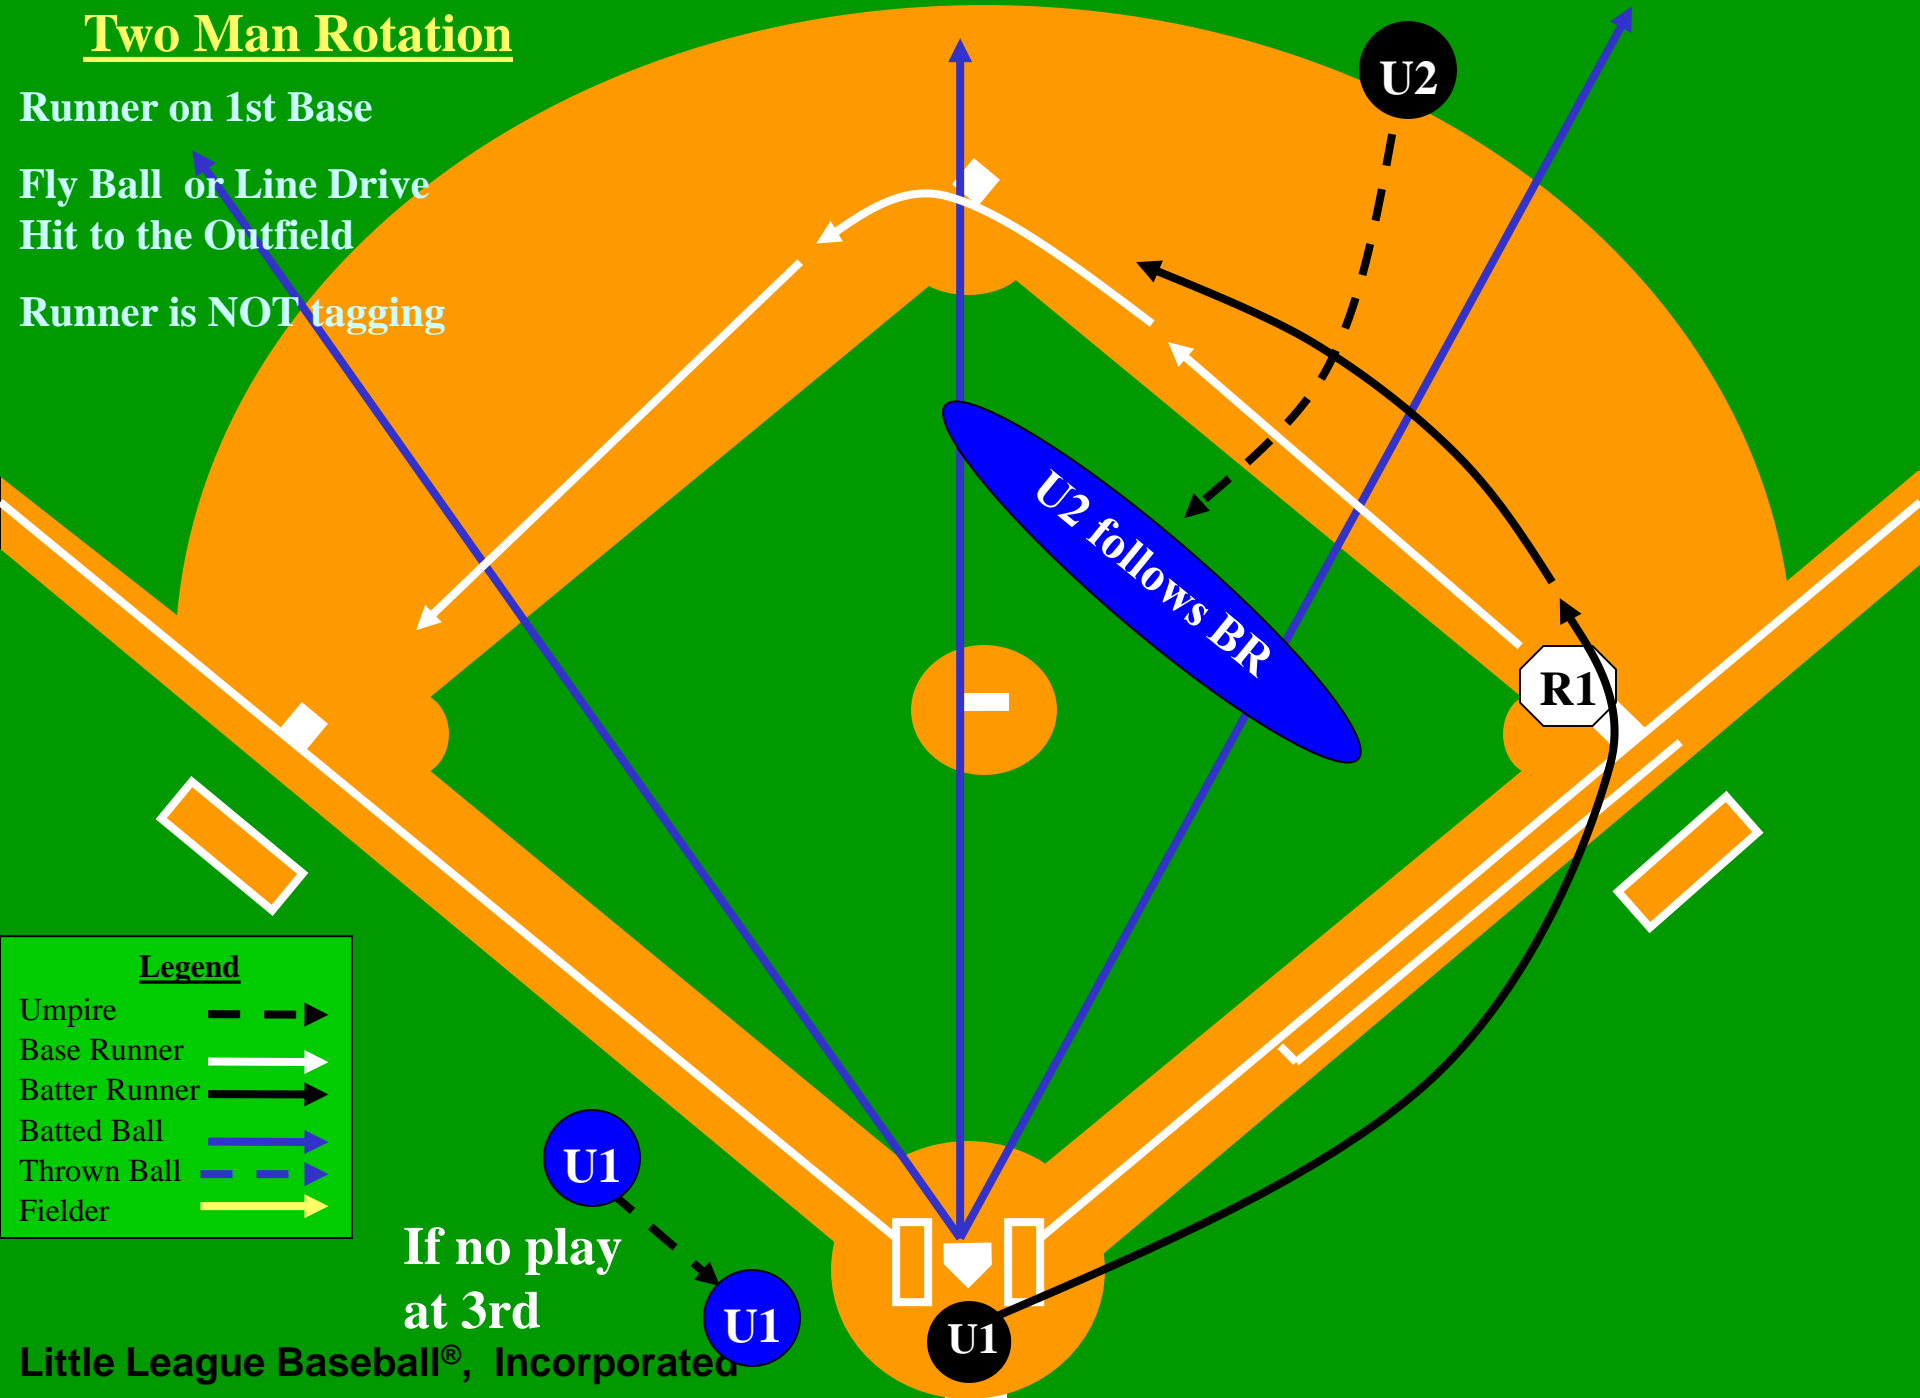

U1

U1

R1

Legend

- Umpire
- Base Runner
- Batter Runner
- Batted Ball
- Thrown Ball
- Fielder

Two Man Rotation

Runner on 1st Base
Fly Ball or Line Drive
Hit to the Outfield
Runner is NOT tagging

Legend