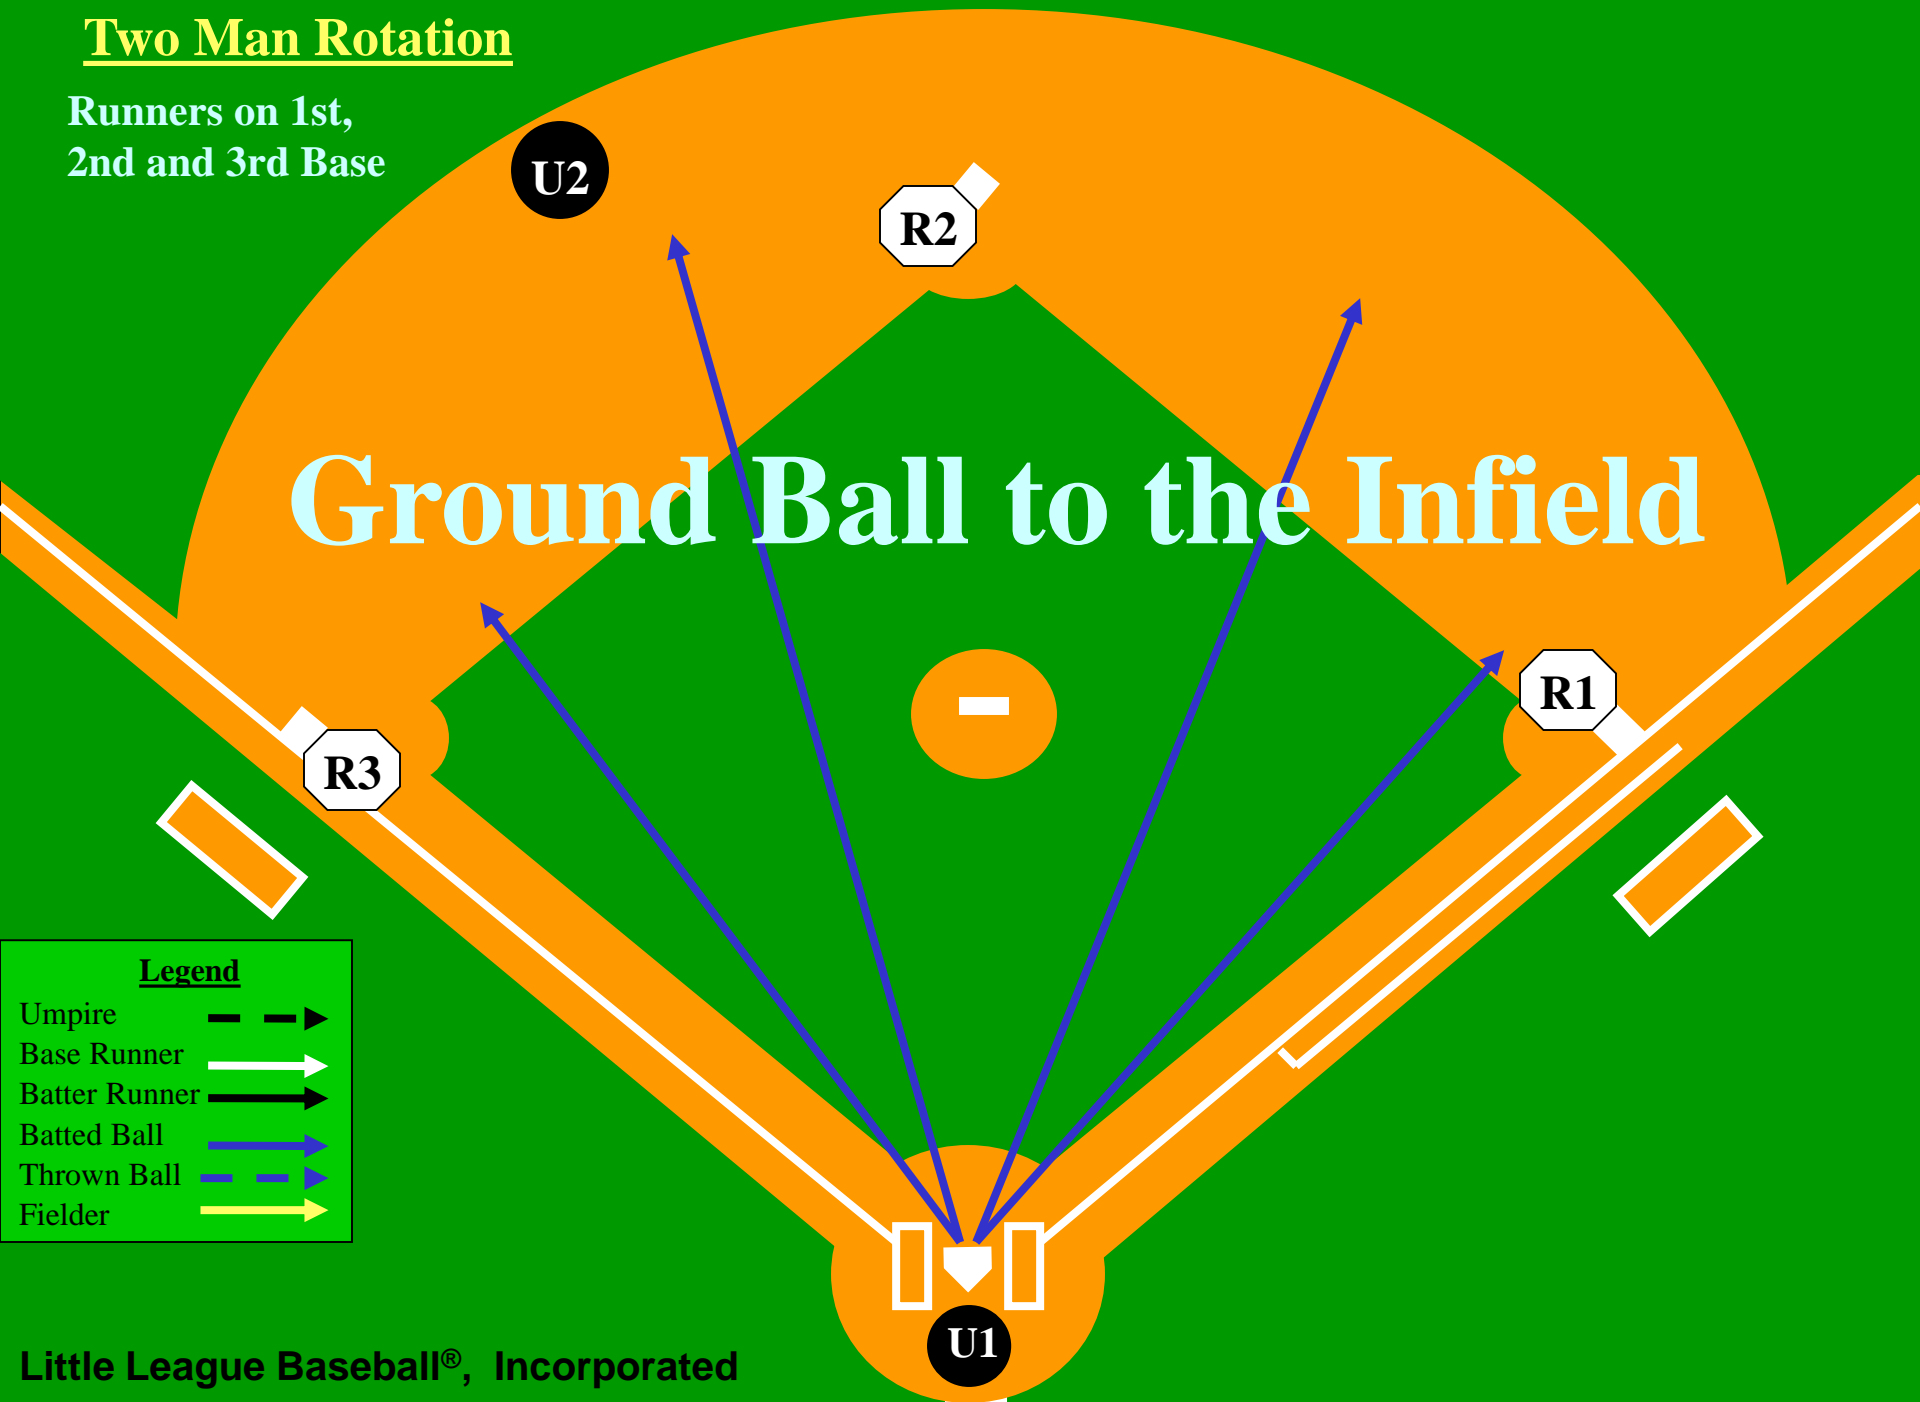

Two Man Rotation

Runners on 1st,
2nd and 3rd Base

Ground Ball to the Infield