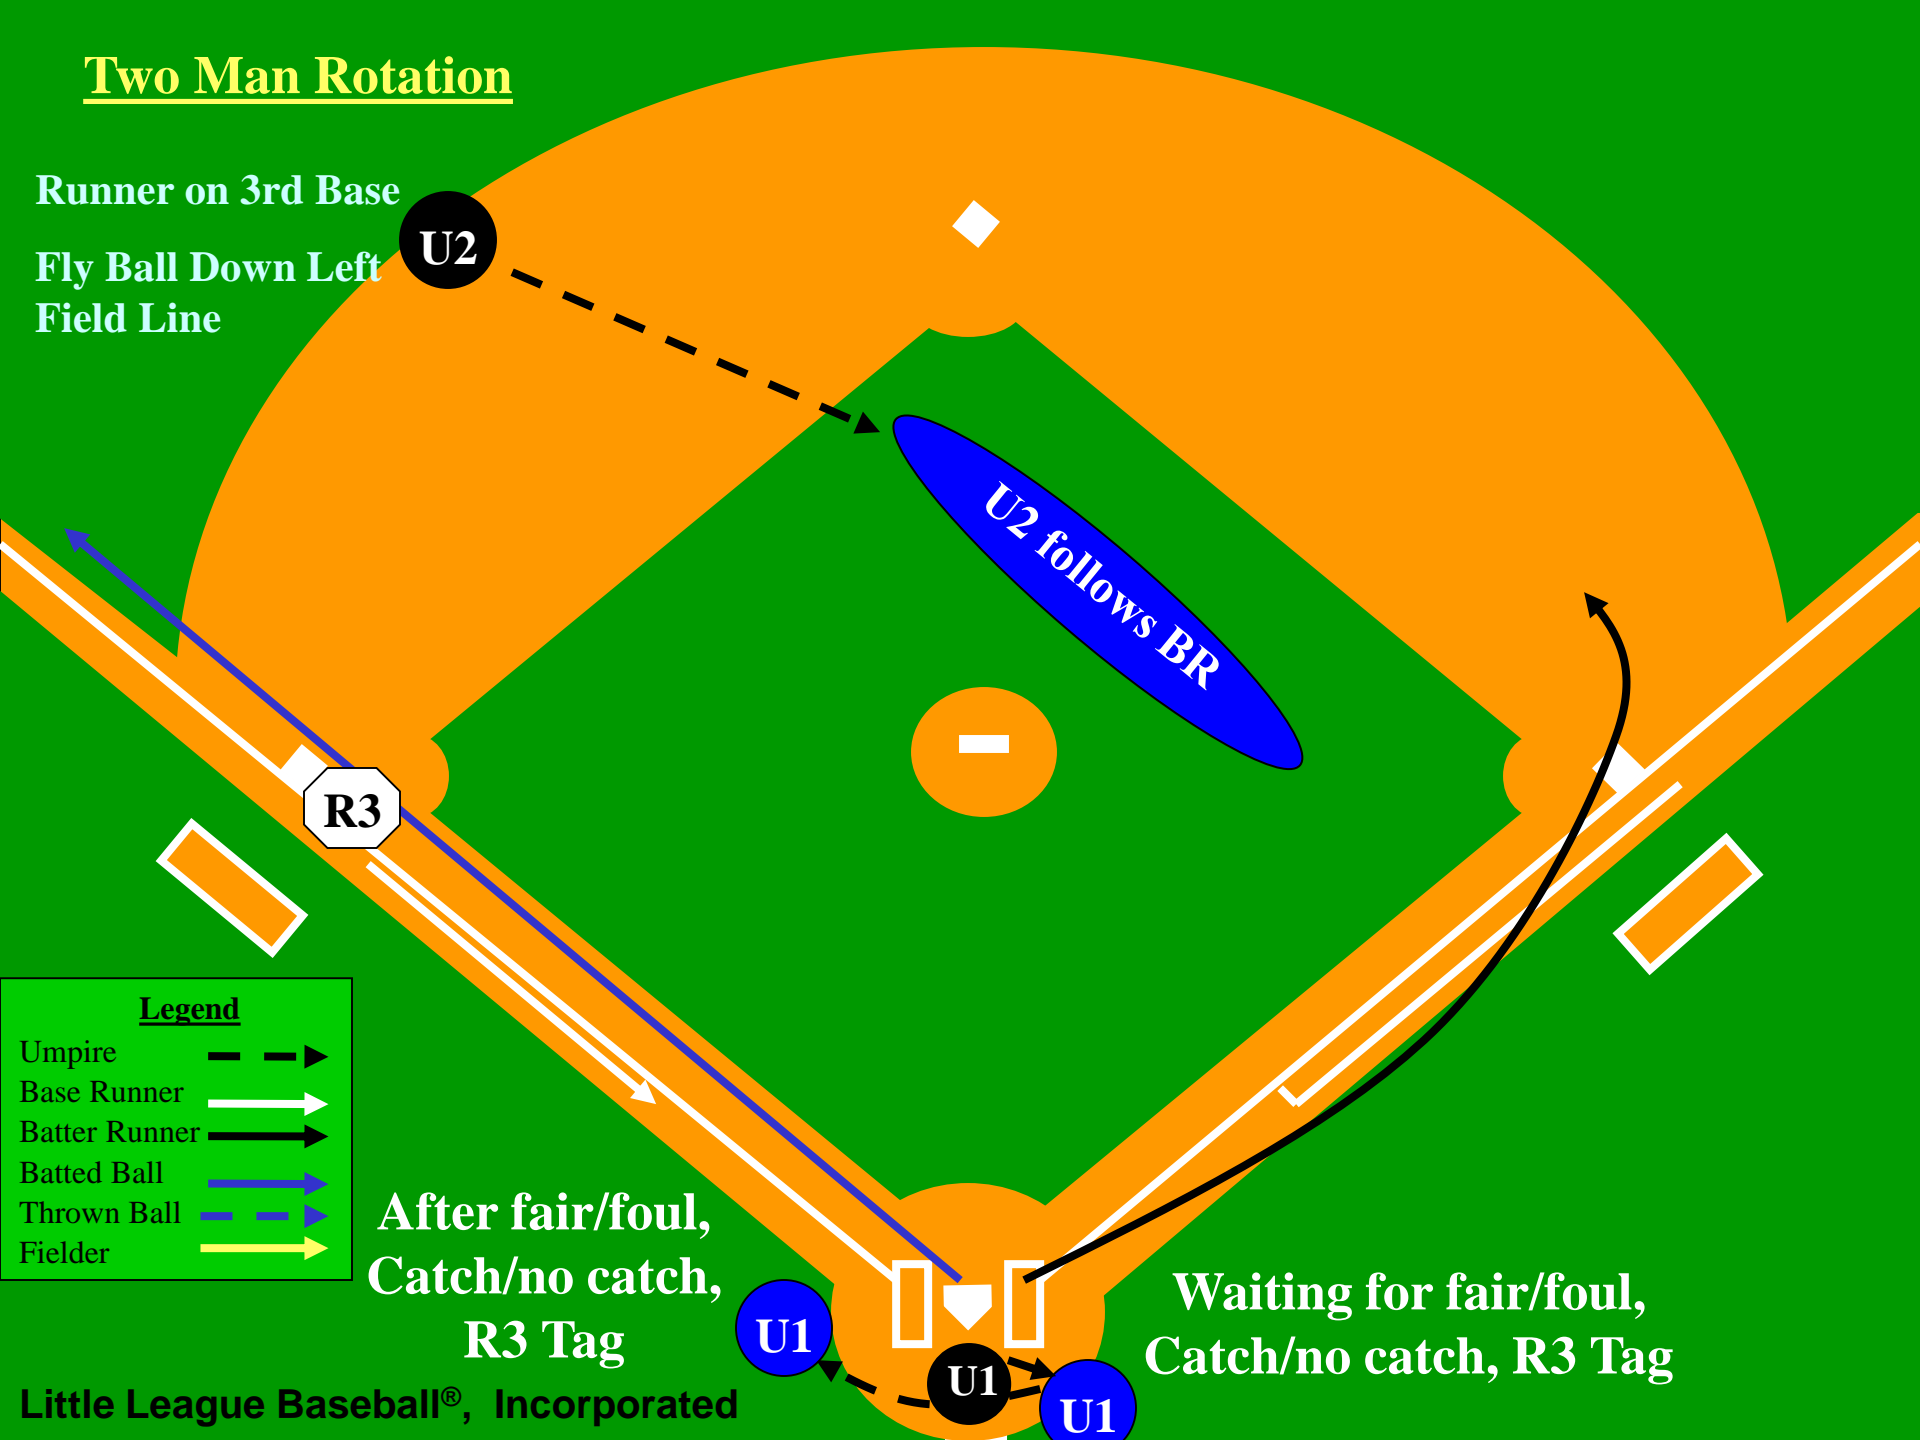

Two Man Rotation

Runner on 3rd Base

Fly Ball Down Left
Field Line

U2

U2 follows BR

R3

Legend

- Umpire
- Base Runner
- Batter Runner
- Batted Ball
- Thrown Ball
- Fielder

After fair/foul,
Catch/no catch,
R3 Tag

Waiting for fair/foul,
Catch/no catch, R3 Tag

U1

U1

U1