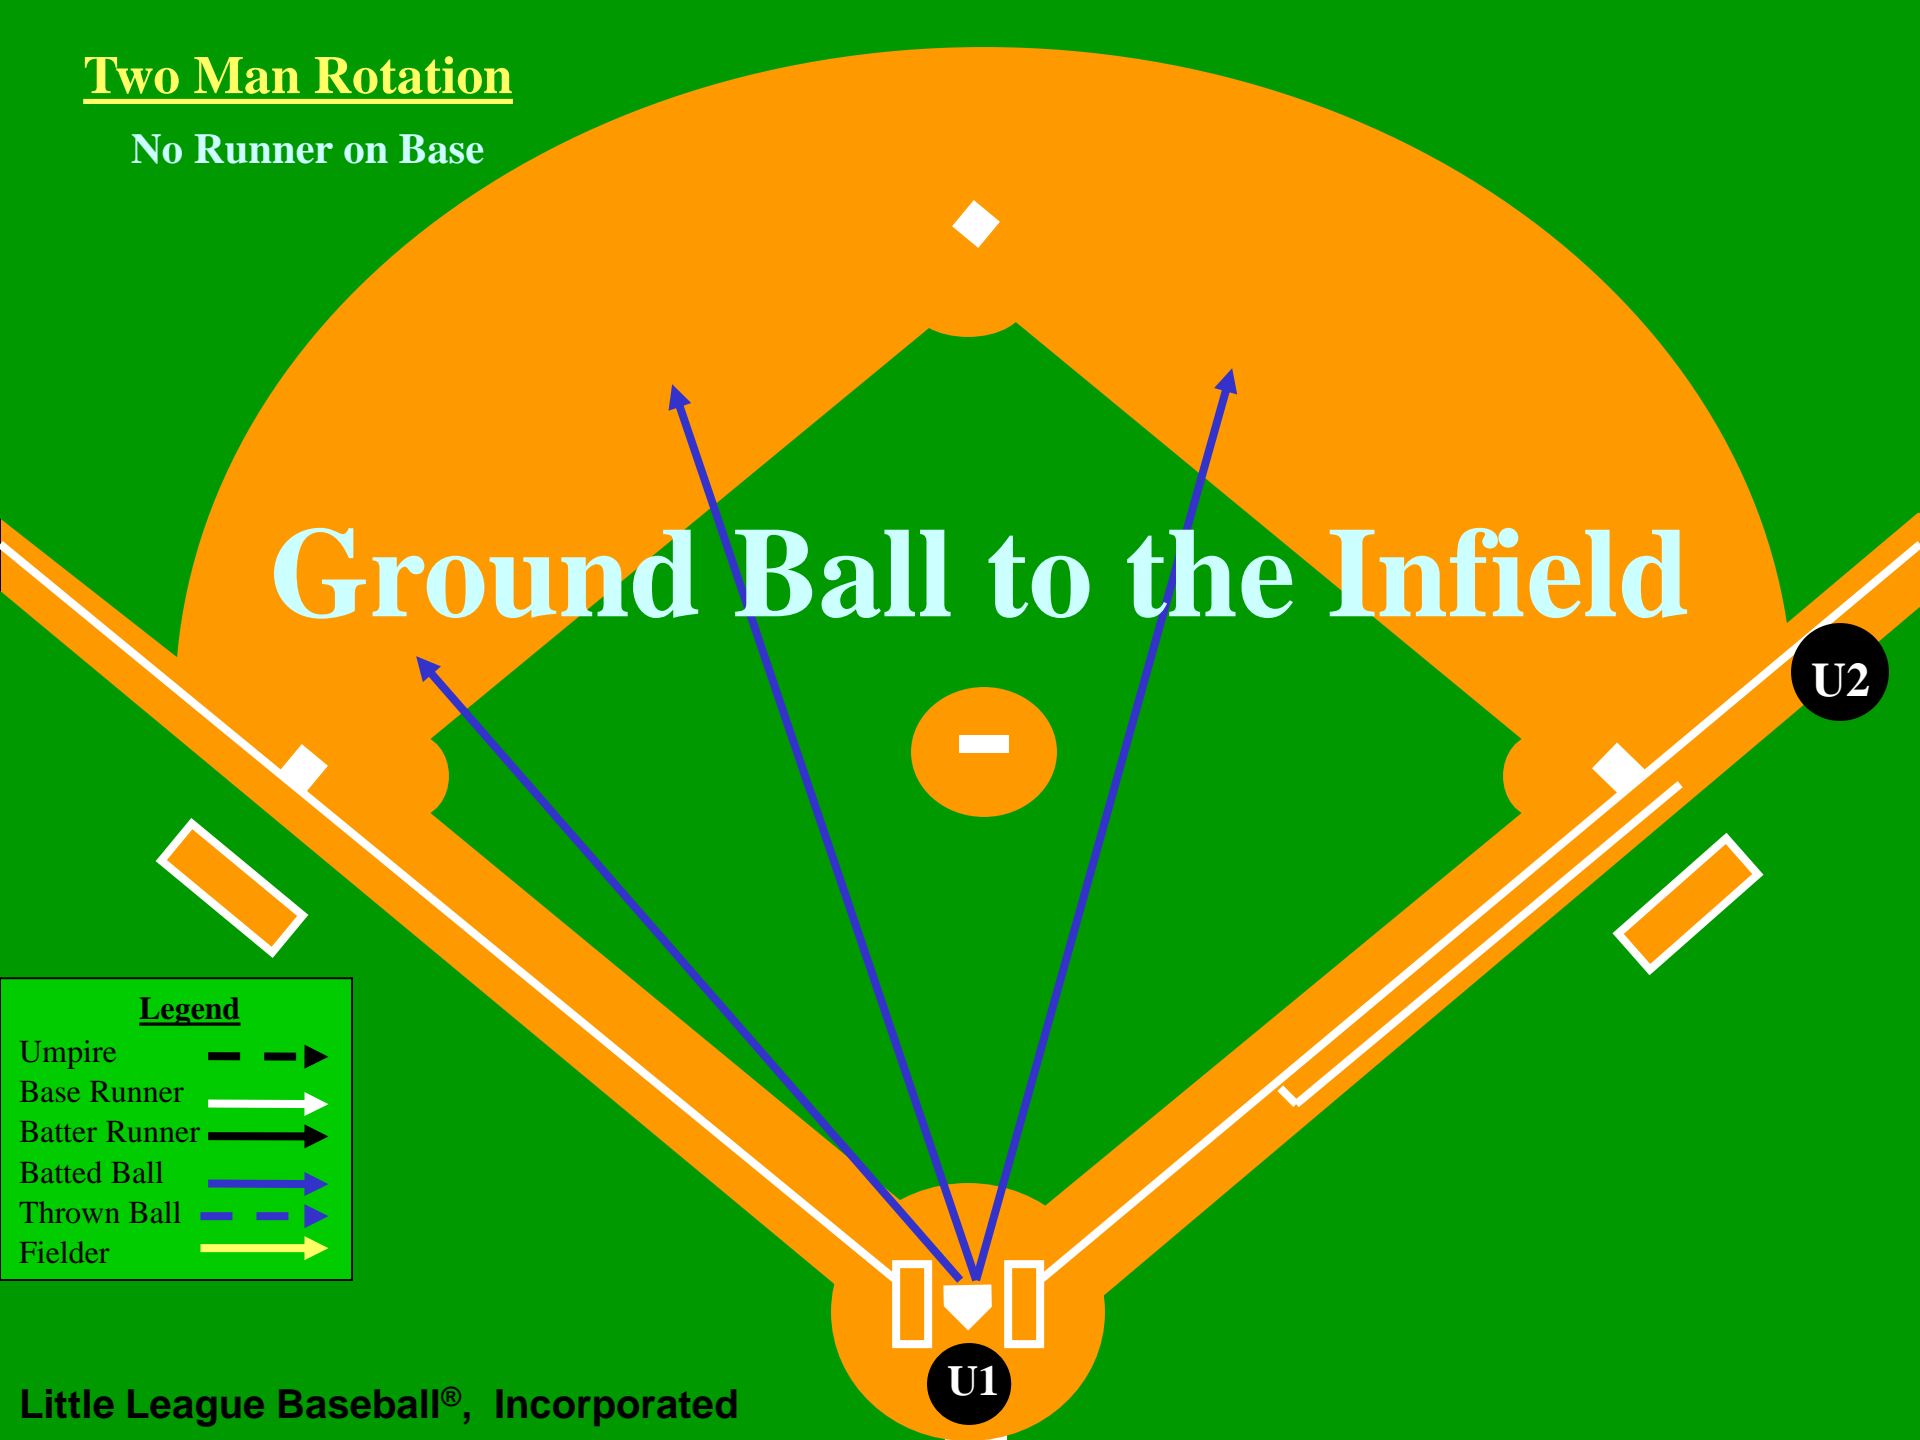

Two Man Rotation

No Runner on Base

Ground Ball to the Infield

Legend

Umpire	--->
Base Runner	—>
Batter Runner	—>
Batted Ball	—>
Thrown Ball	—>
Fielder	—>