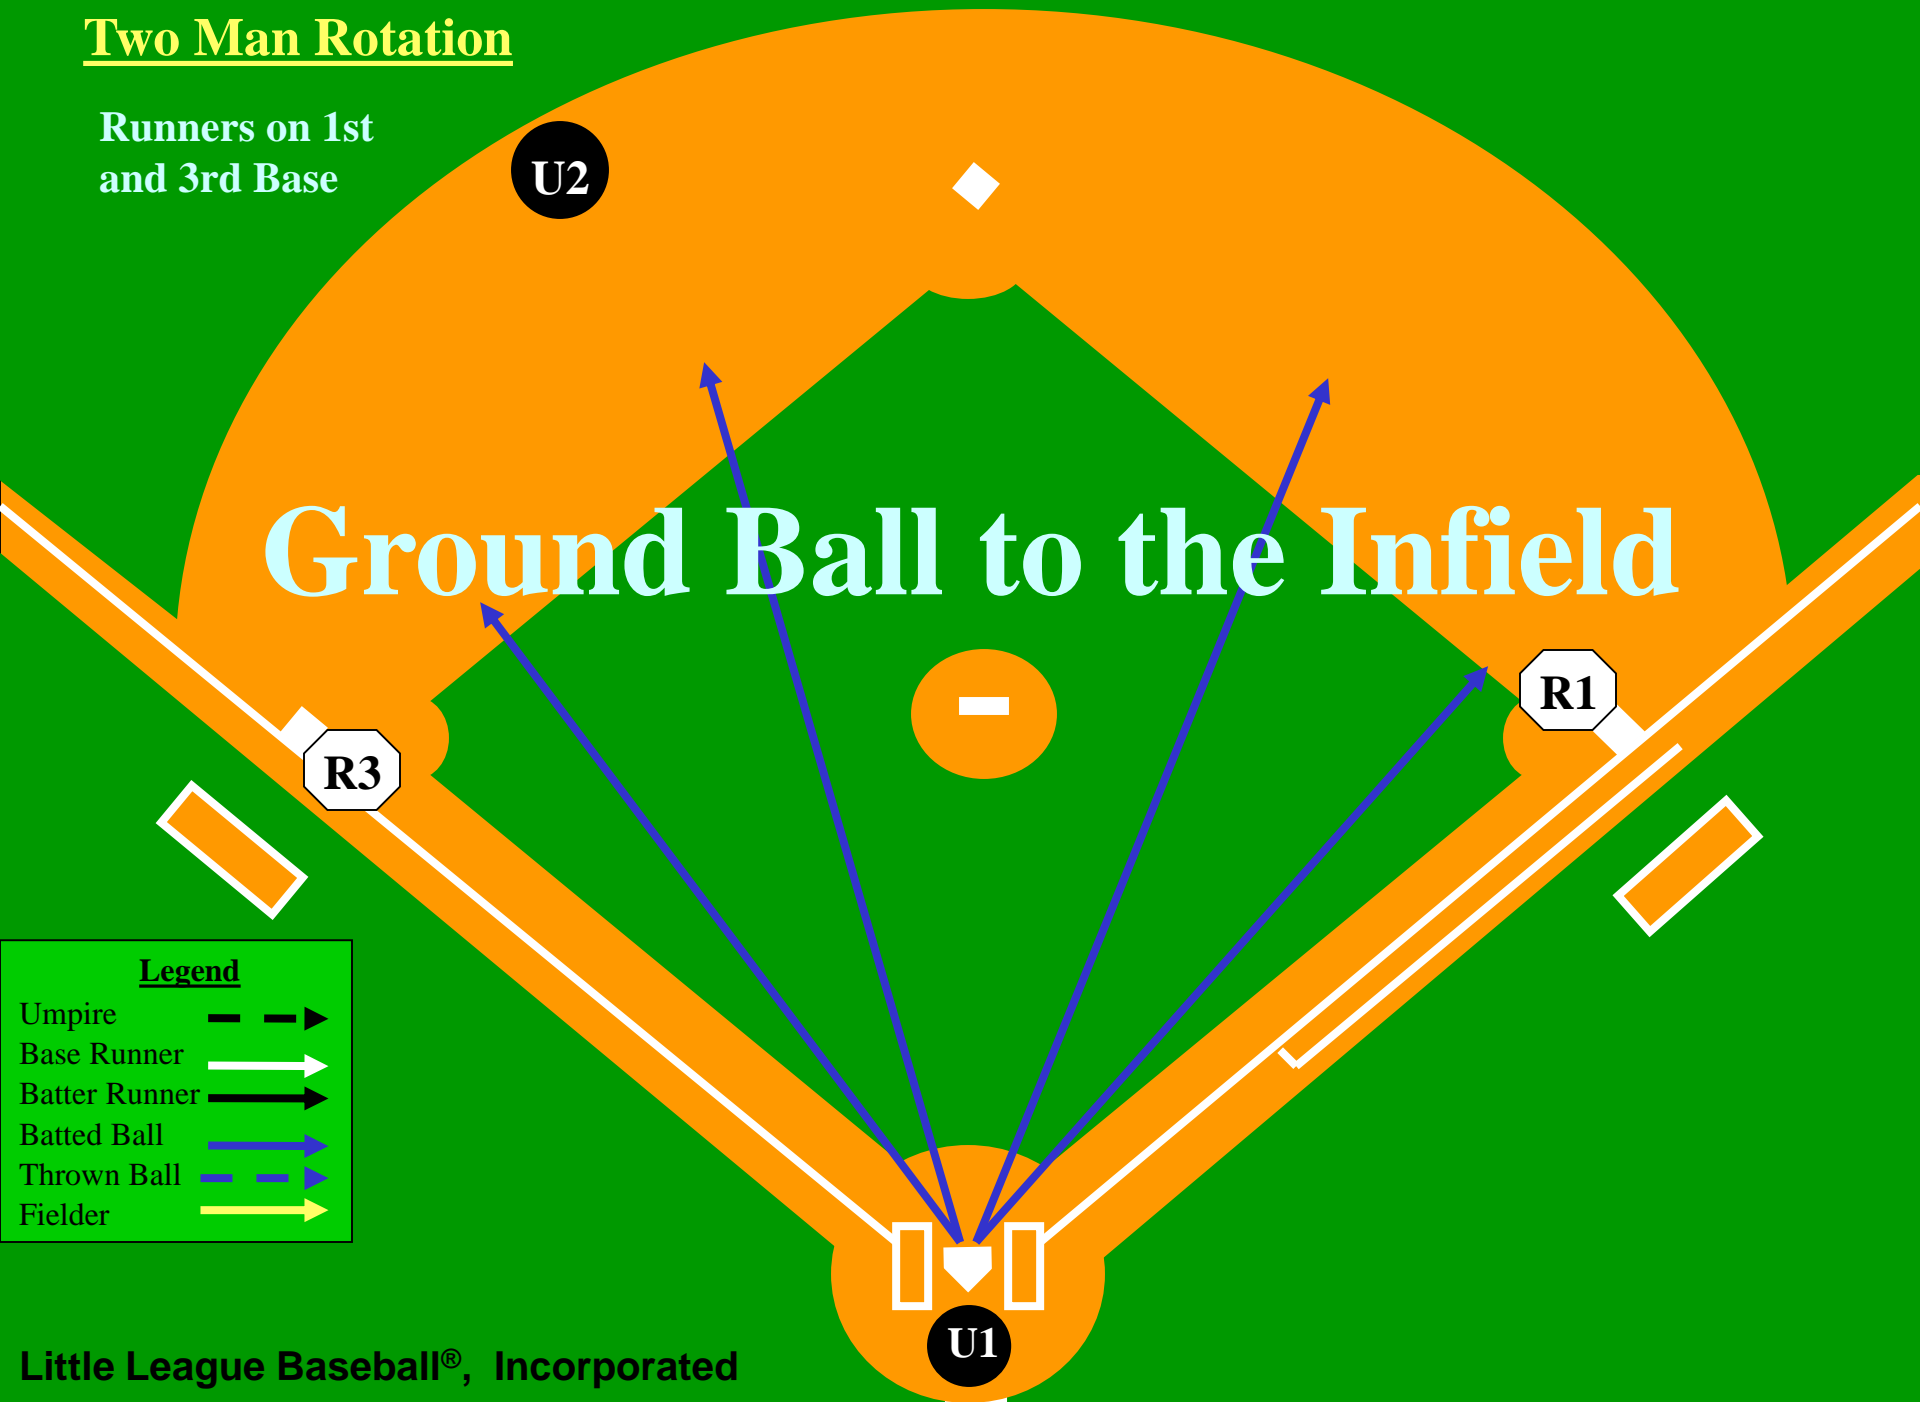

Two Man Rotation

Runners on 1st
and 3rd Base

Ground Ball to the Infield