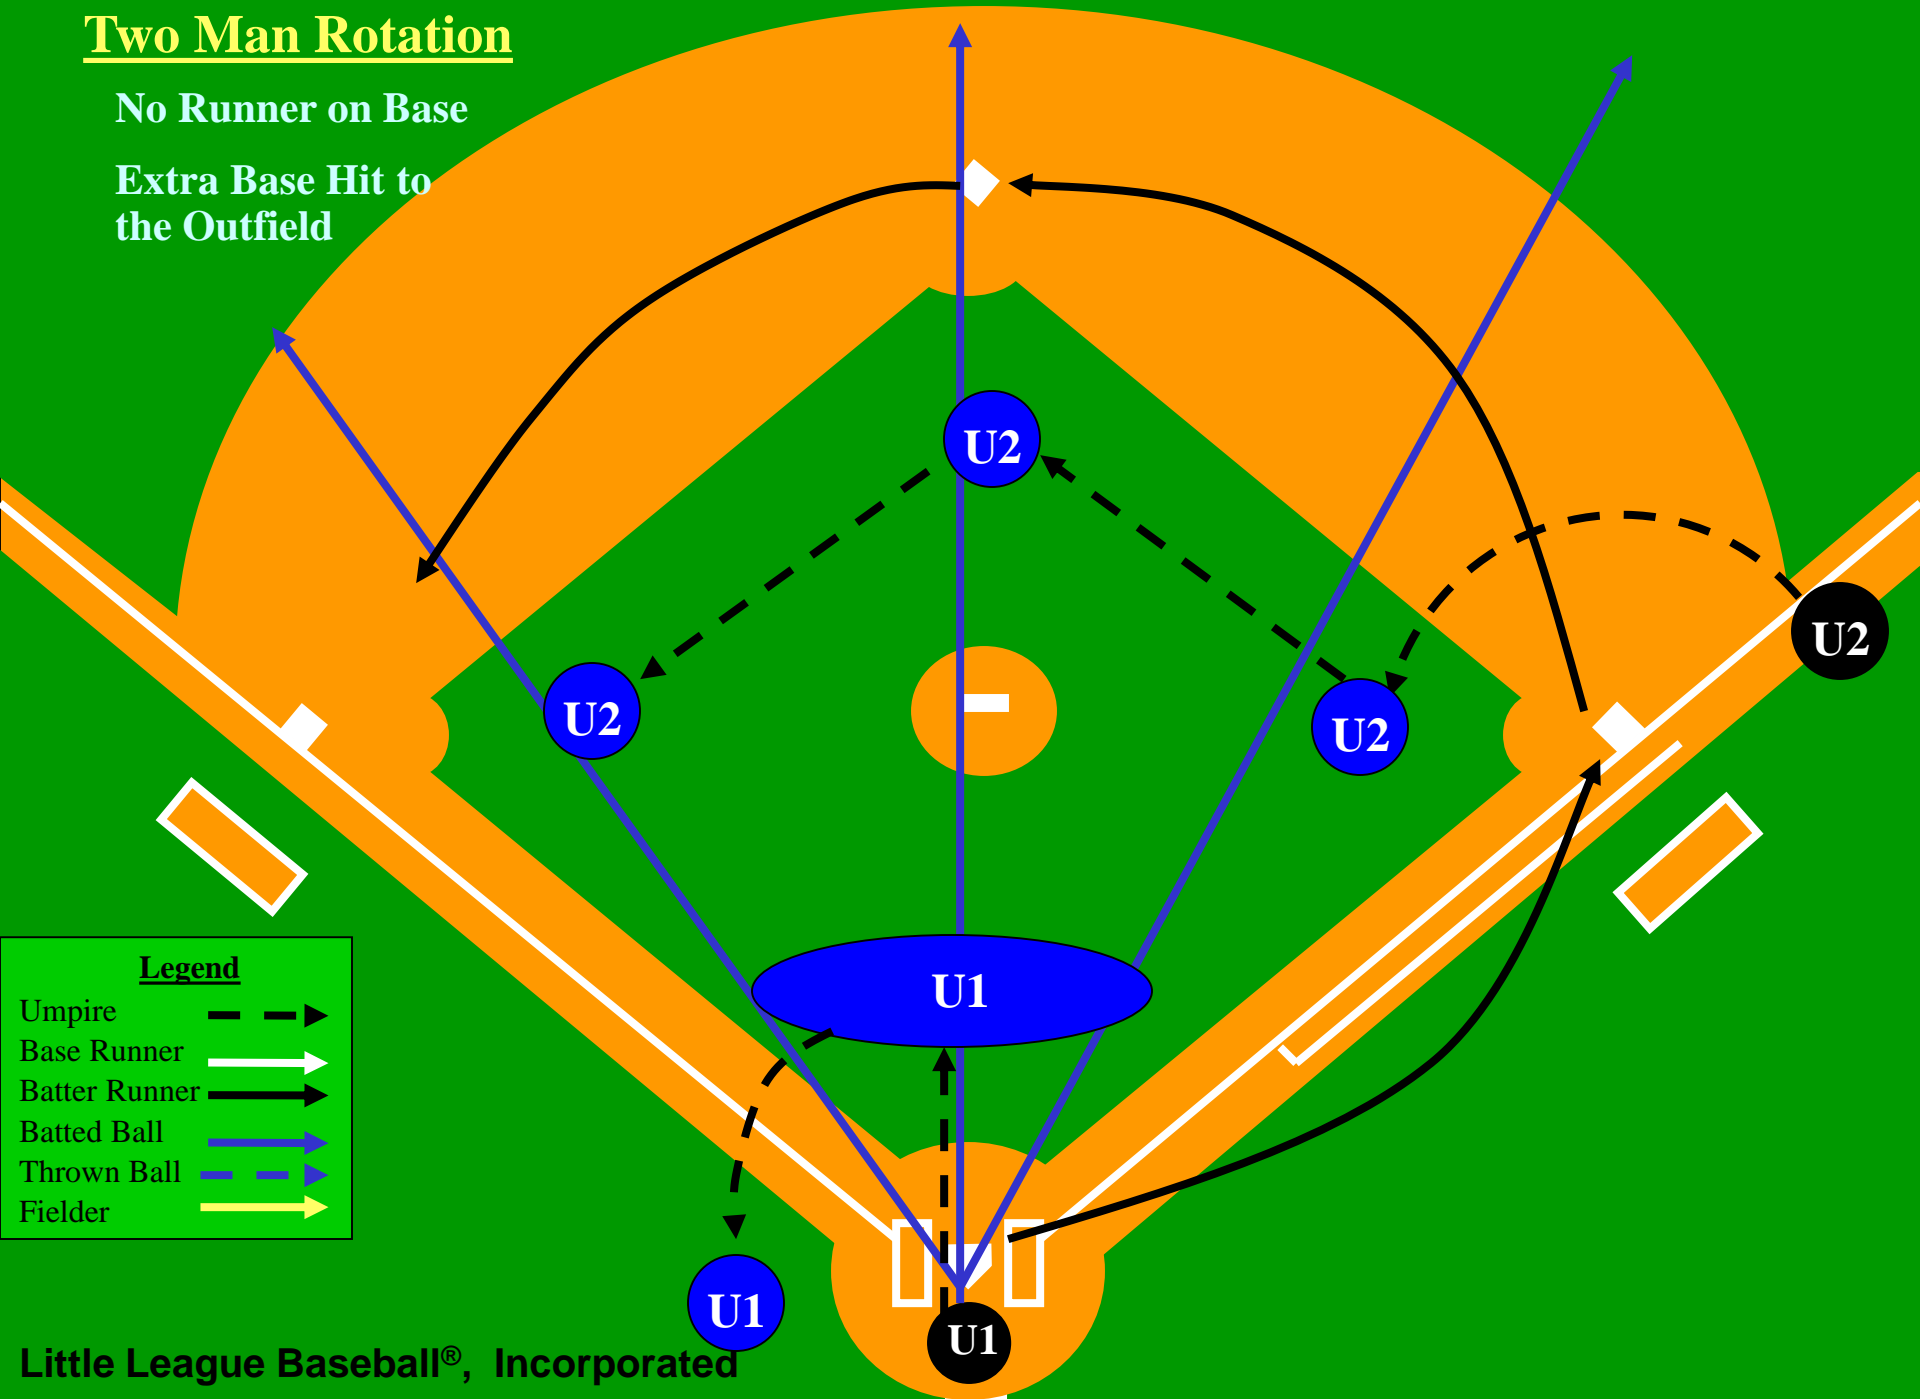

Two Man Rotation

No Runner on Base

Extra Base Hit to
the Outfield