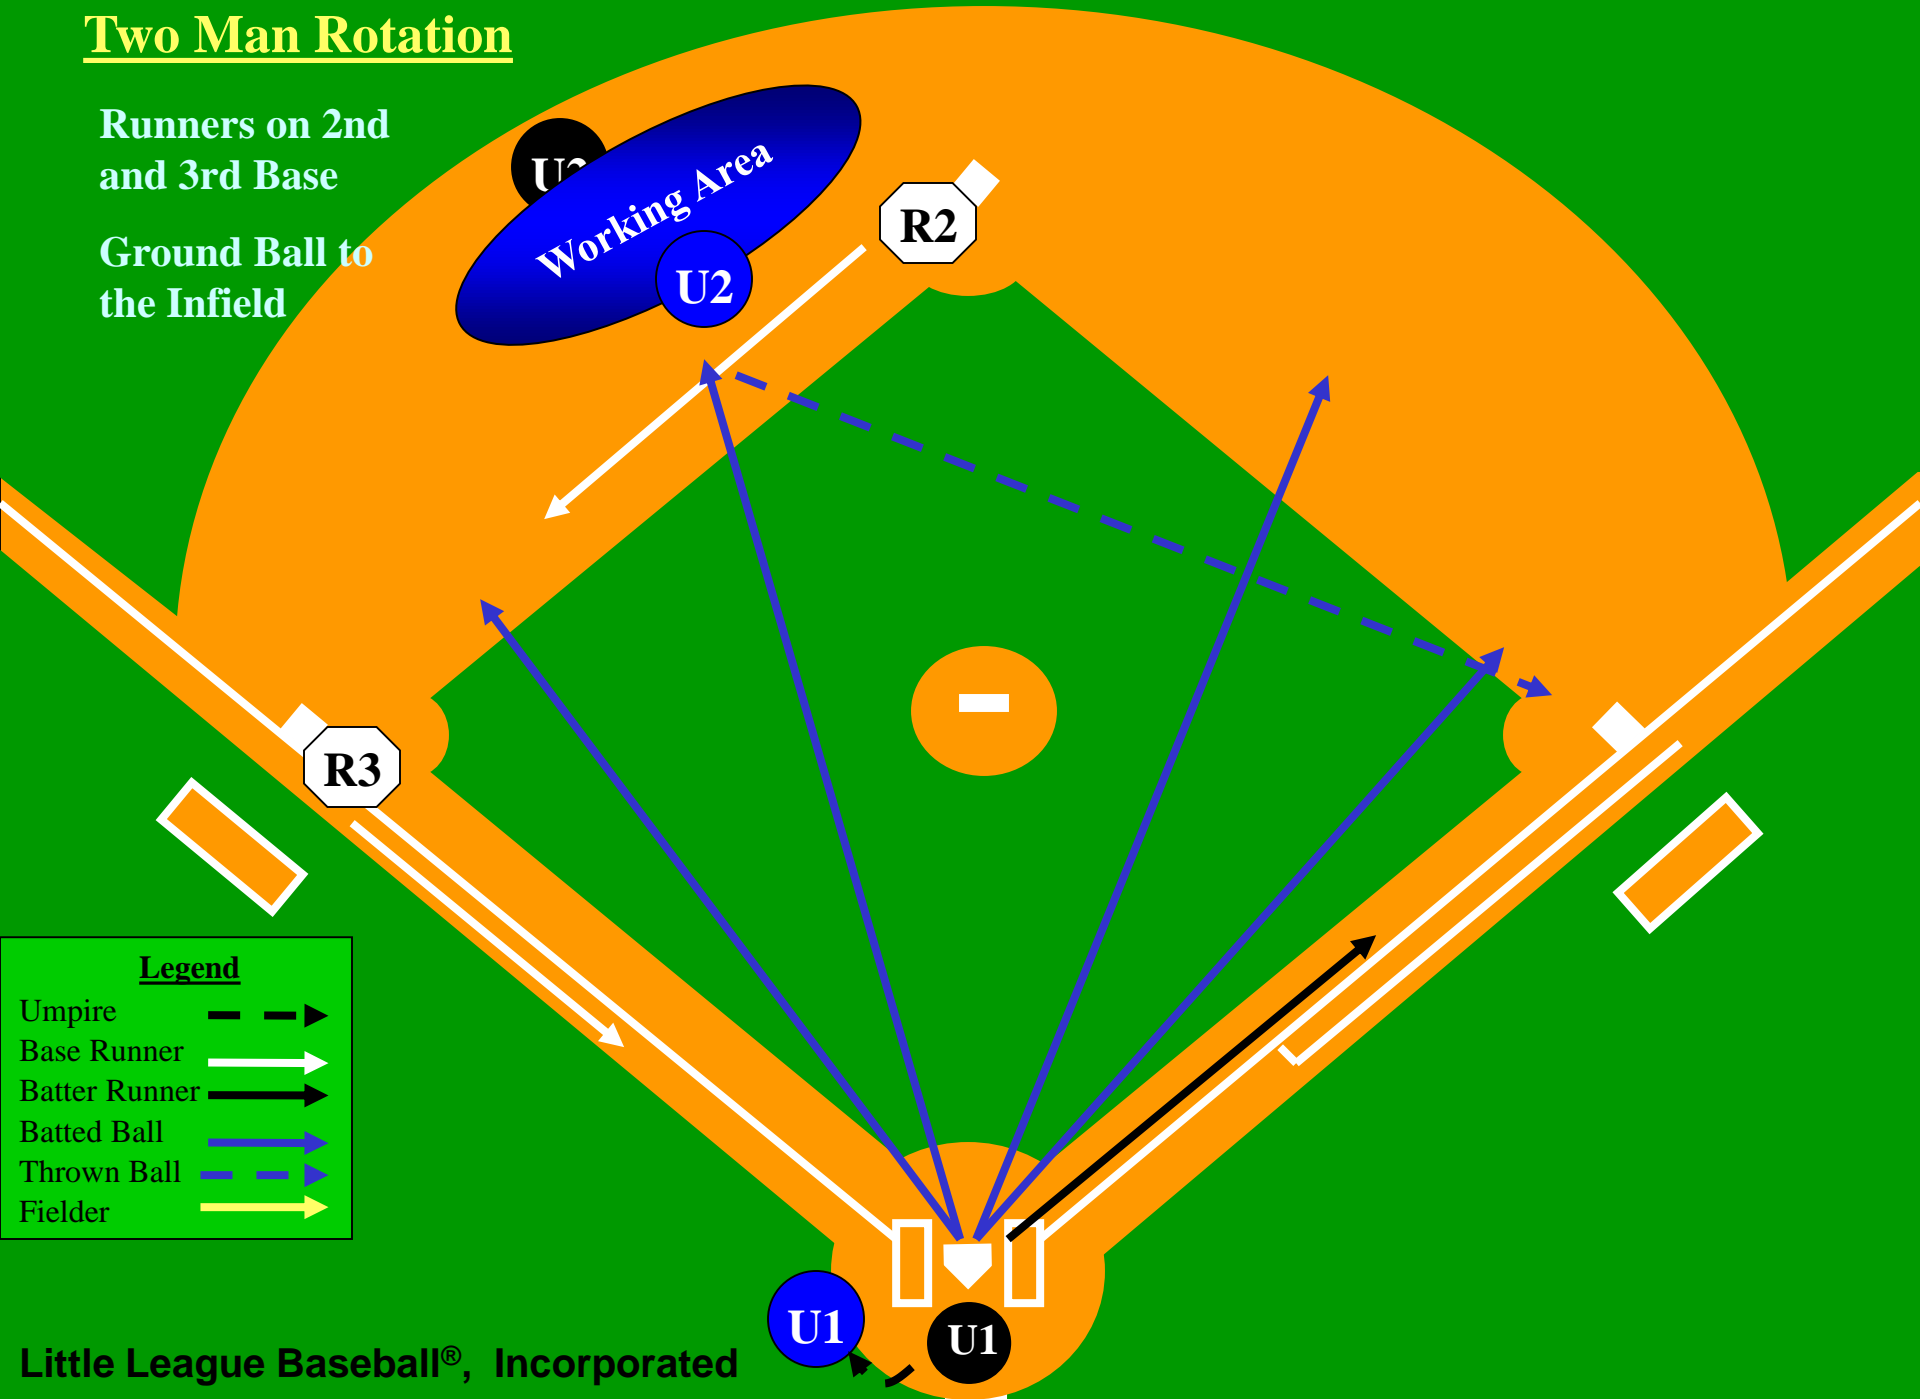

Two Man Rotation

Runners on 2nd
and 3rd Base

Ground Ball to
the Infield

Legend

- Umpire
- Base Runner
- Batter Runner
- Batted Ball
- Thrown Ball
- Fielder