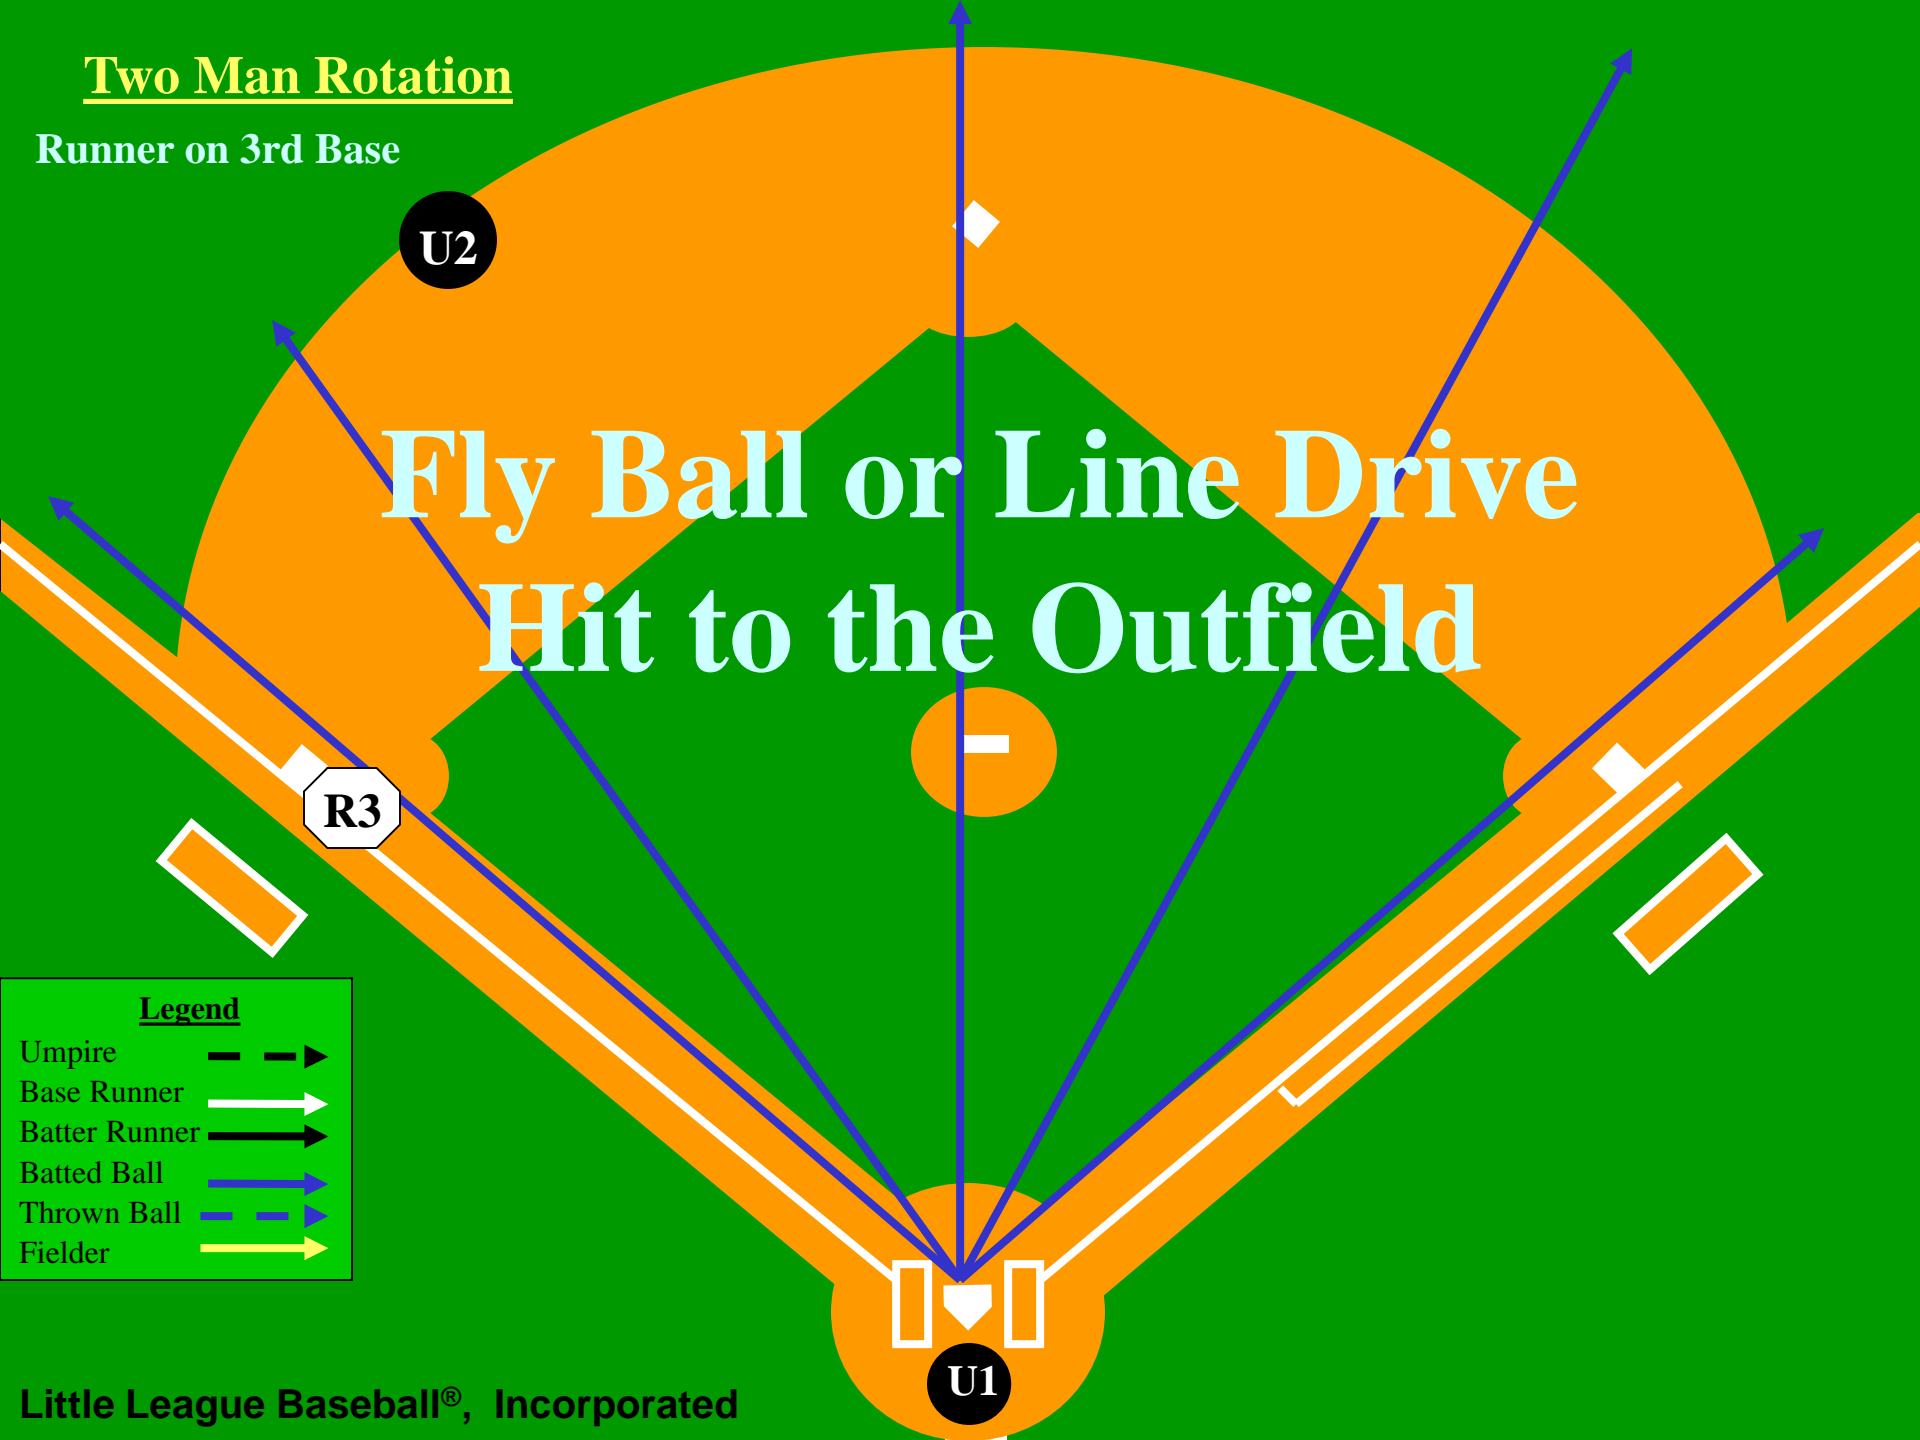

Two Man Rotation

Runner on 3rd Base

Fly Ball or Line Drive Hit to the Outfield

Legend

- Umpire
- Base Runner
- Batter Runner
- Batted Ball
- Thrown Ball
- Fielder