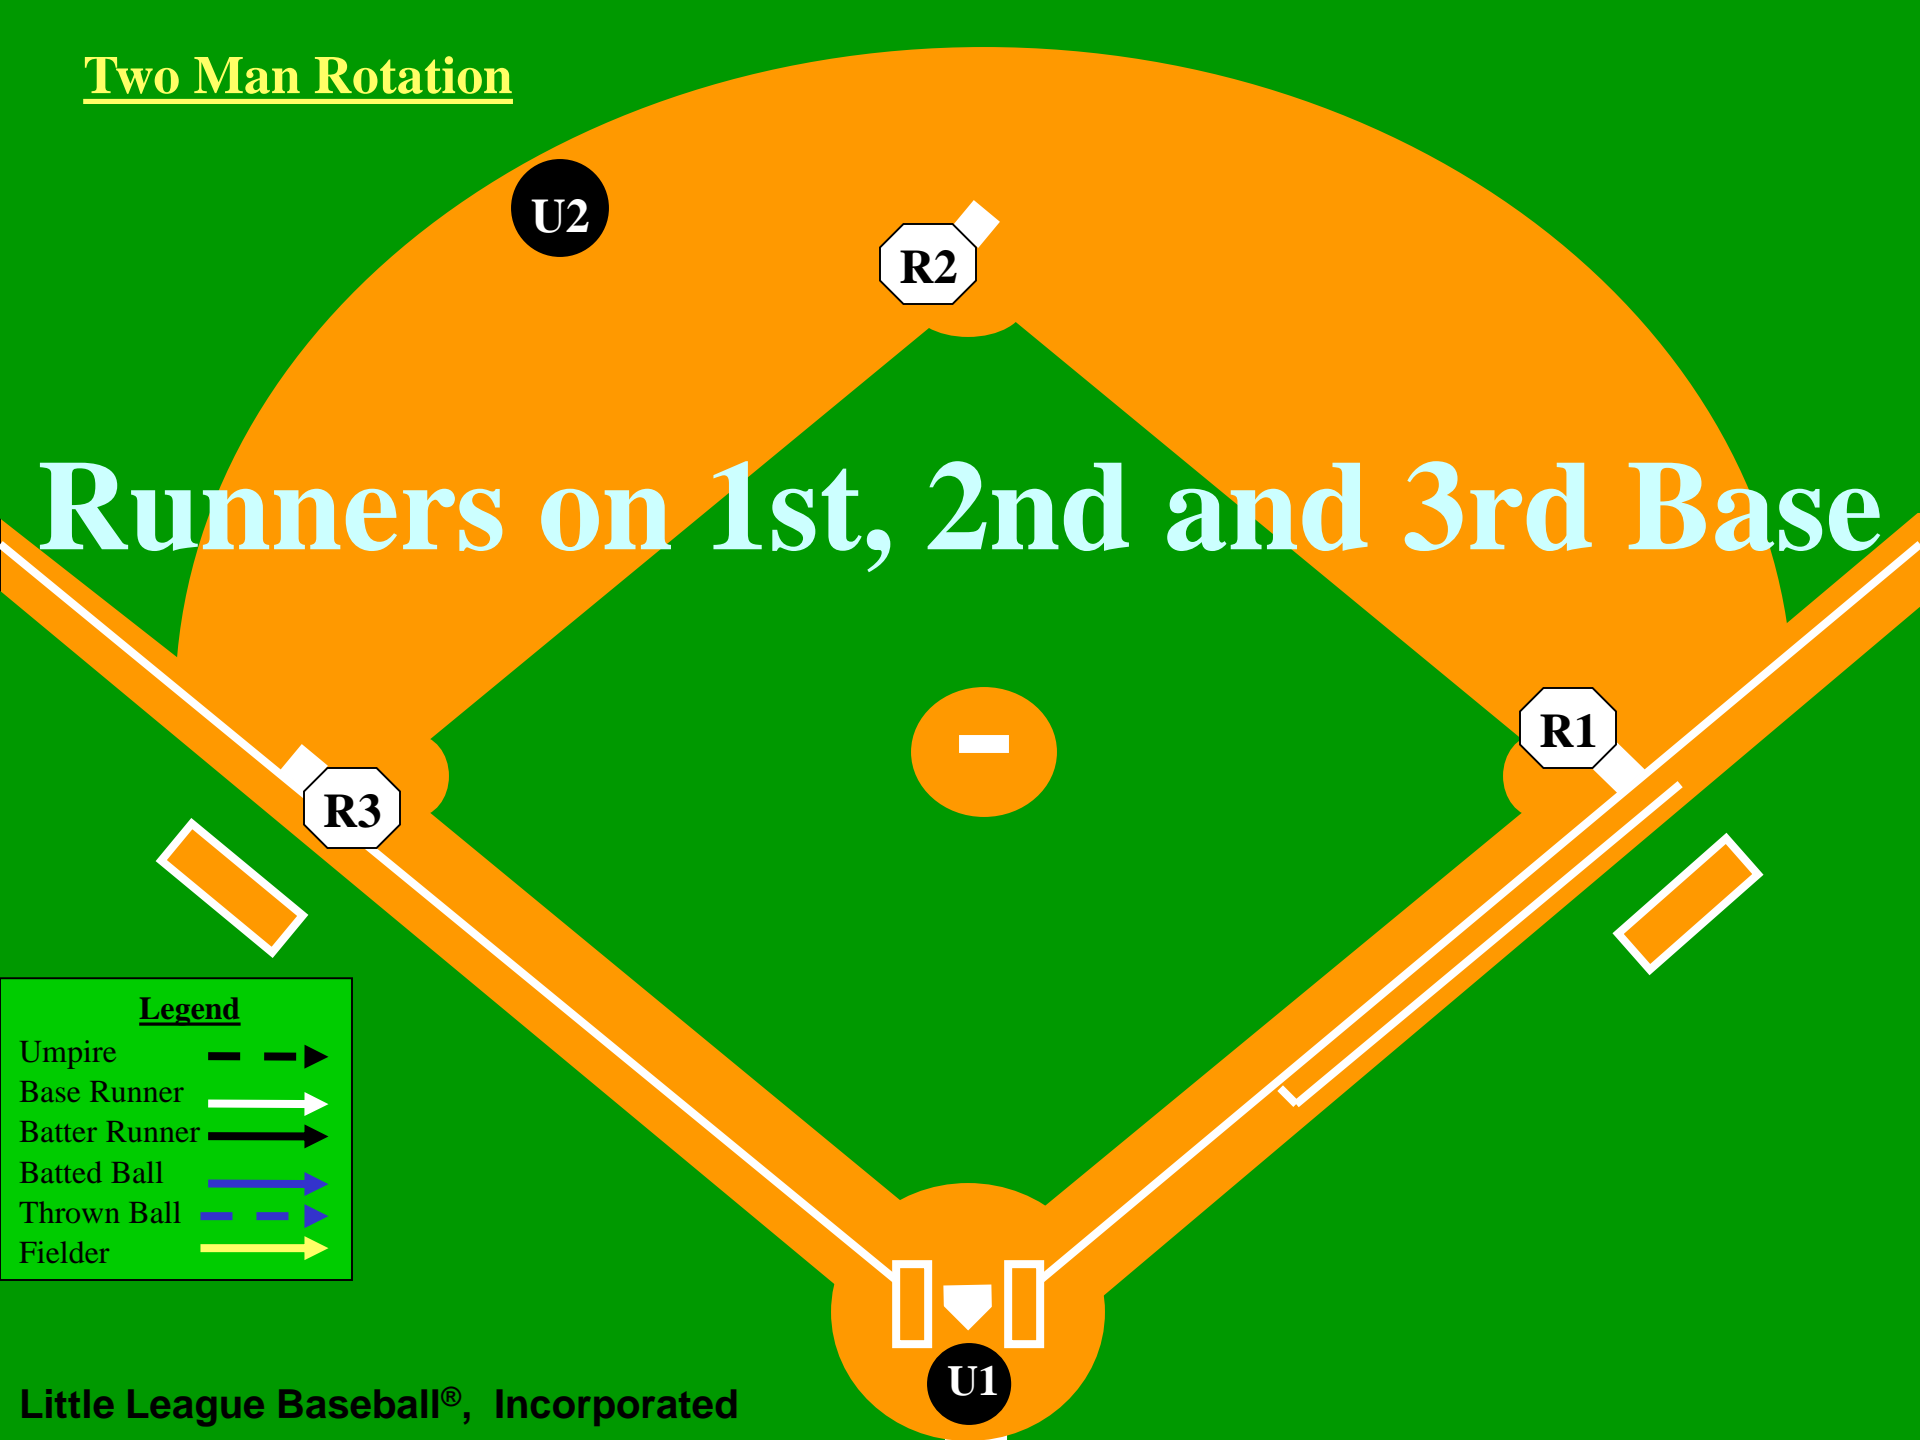

Legend

- Umpire 
- Base Runner 
- Batter Runner 
- Batted Ball 
- Thrown Ball 
- Fielder 

Two Man Rotation

Runners on 1st,
2nd and 3rd Base

Fly Ball or Line Drive
Hit to the Outfield

Legend

Umpire	--->
Base Runner	—>
Batter Runner	—>
Batted Ball	—>
Thrown Ball	—>
Fielder	—>