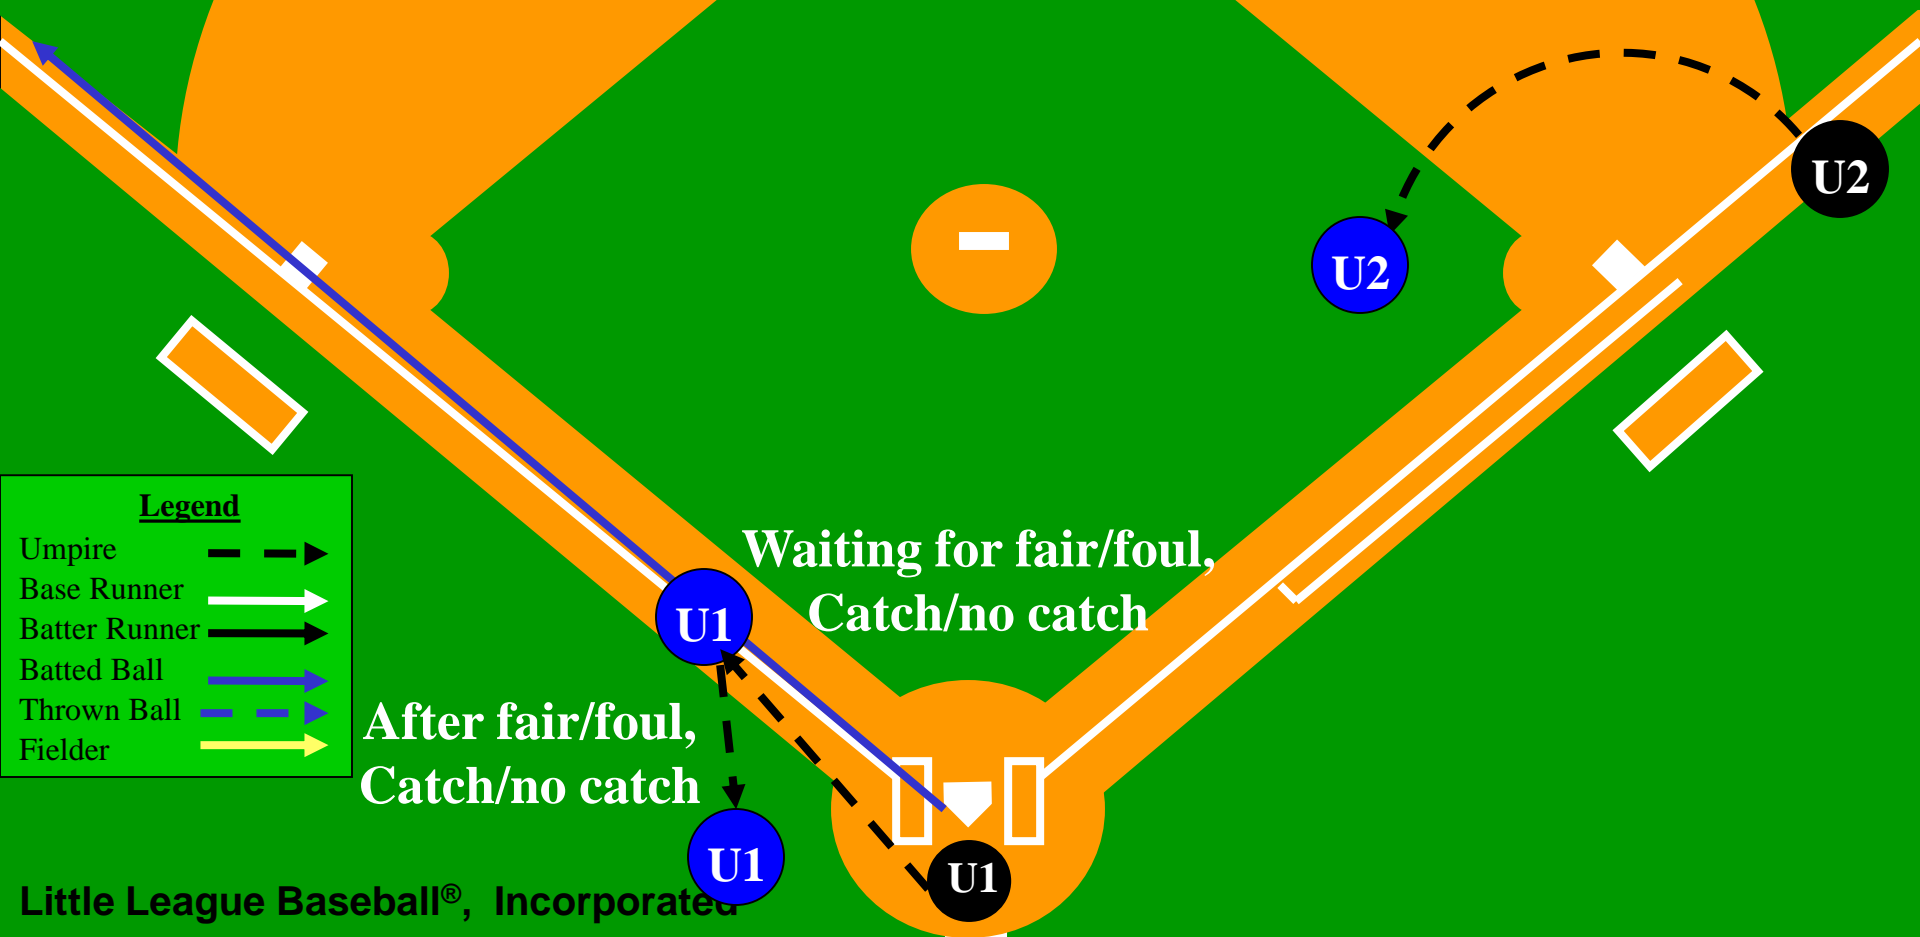

Fly Ball or Line Drive Hit to the Outfield

Legend

- Umpire 
- Base Runner 
- Batter Runner 
- Batted Ball 
- Thrown Ball 
- Fielder 

U1

U2

Two Man Rotation

No Runner on Base

Fly Ball Down Left Field Line

Two Man Rotation

No Runner on Base

Fly Ball Down Right Field Line

Two Man Rotation

No Runner on Base

Fly Ball or Line Drive
Hit to the Outfield

Routine Fly Ball

The diagram illustrates a routine fly ball play on a baseball field. The field is divided into an infield (green) and an outfield (orange). The pitcher's mound is marked with a white diamond. The home plate area is marked with a white square. The bases are marked with white diamonds. The pitcher is shown in a white box at the mound. The batter is shown in a white box at home plate. The ball is shown in a white diamond in the outfield. The text 'Routine Fly Ball' is written in large white letters across the center of the field. The legend in the bottom left corner defines the symbols used in the diagram: a dashed arrow for Umpire, a white arrow for Base Runner, a black arrow for Batter Runner, a purple arrow for Batted Ball, a blue arrow for Thrown Ball, and a yellow arrow for Fielder. The umpire rotation is shown with three blue ovals labeled U1 and two black circles labeled U2. U1 is positioned behind home plate, U2 is positioned in the outfield, and U2 is positioned at the first base line. The ball is shown being hit from the batter to the outfield, and then being thrown back to the pitcher. The umpire rotation is shown as a dashed line connecting the three umpire positions.