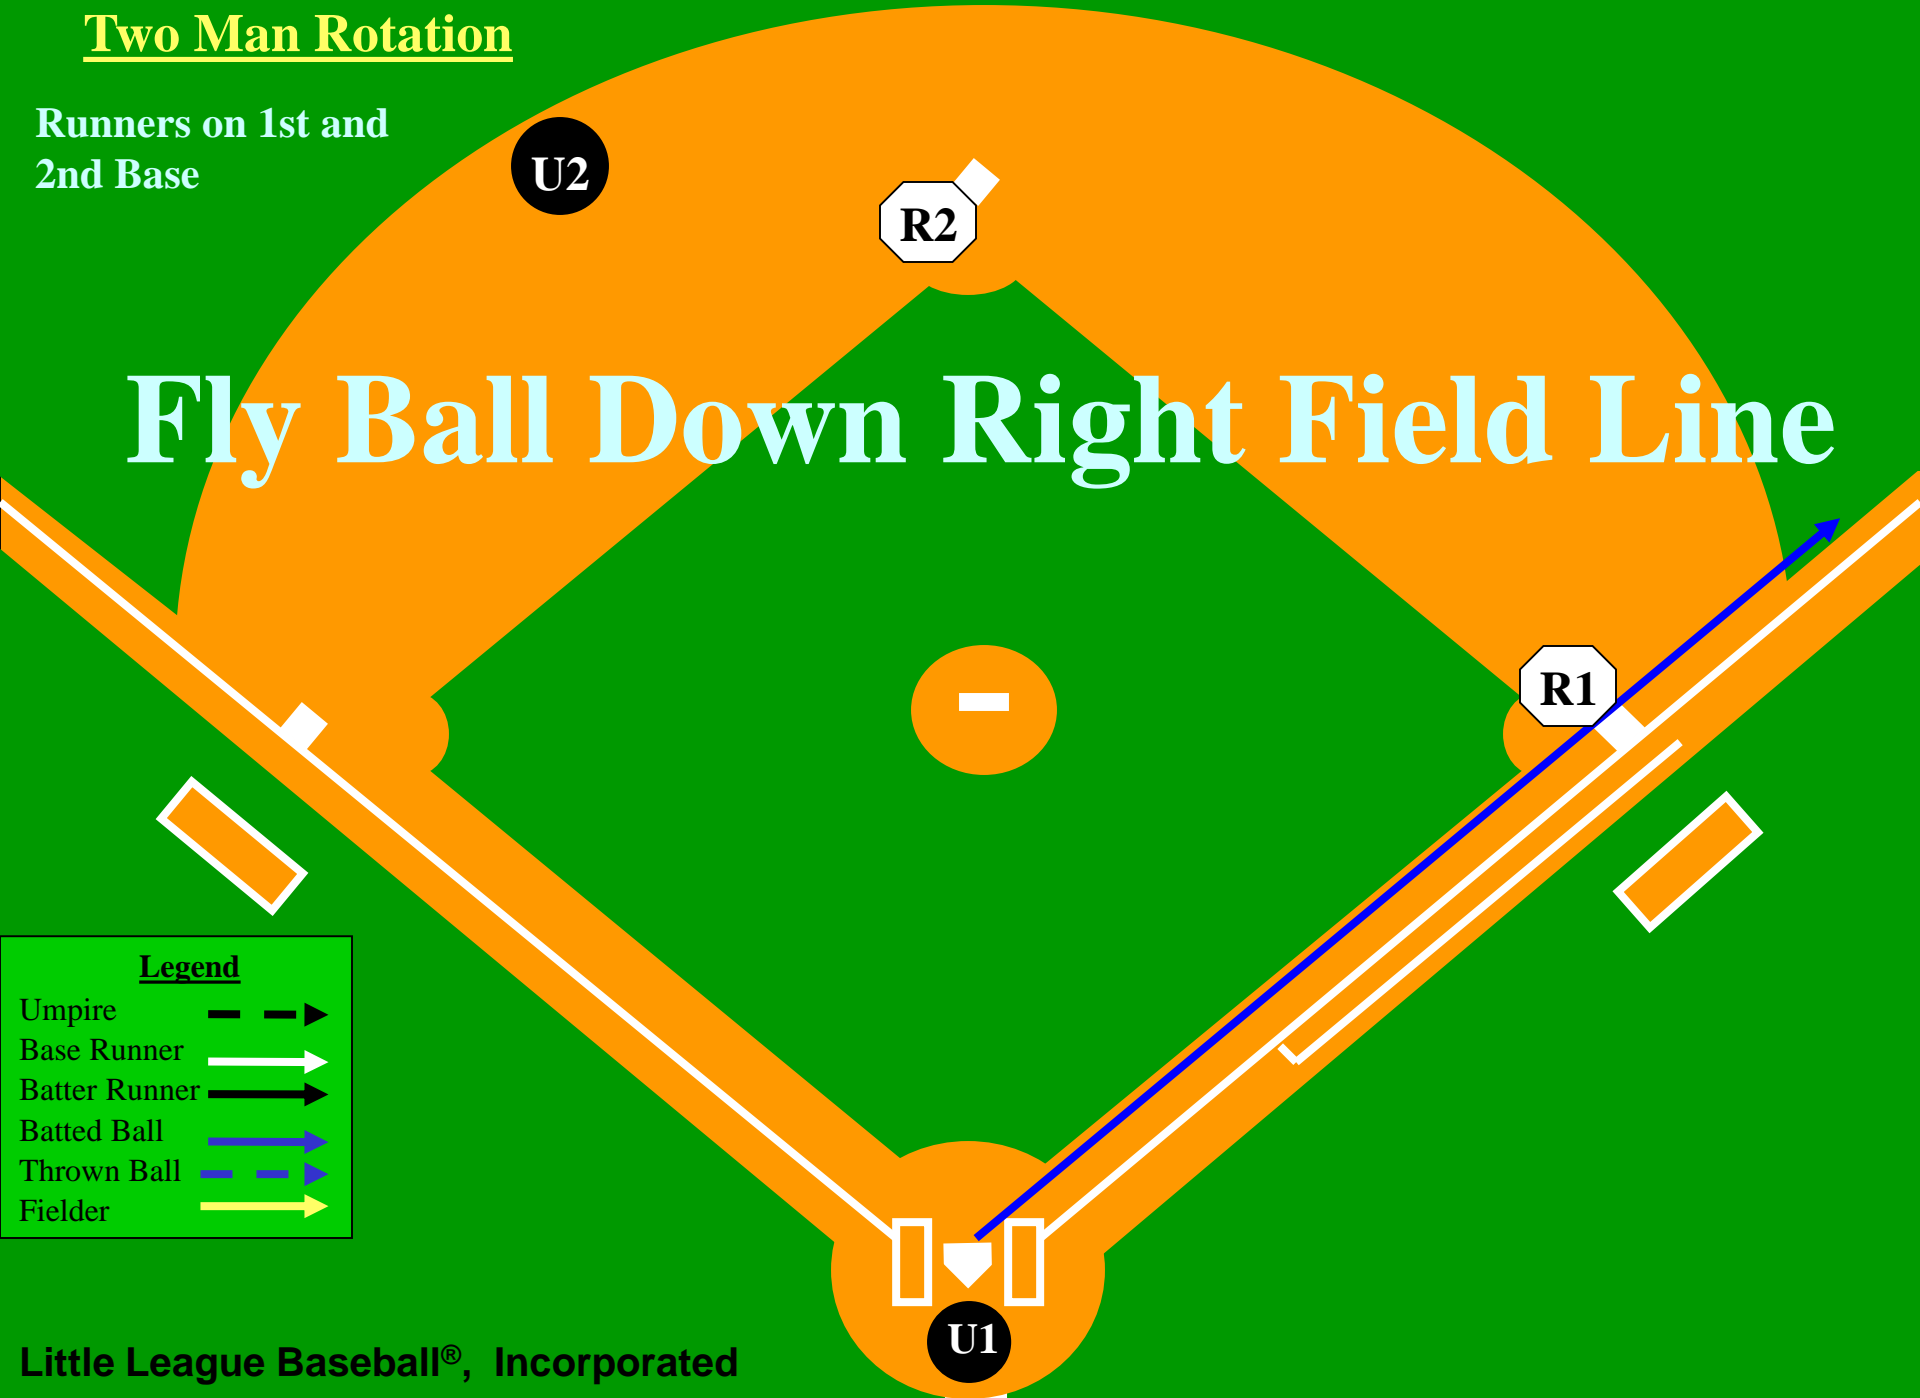

Working Area

Legend

- Umpire ———▶
- Base Runner —▶
- Batter Runner —▶
- Batted Ball —▶
- Thrown Ball —▶
- Fielder —▶

Two Man Rotation

Runners on 1st and 2nd Base

Fly Ball Down Right Field Line

Legend

- Umpire 
- Base Runner 
- Batter Runner 
- Batted Ball 
- Thrown Ball 
- Fielder 