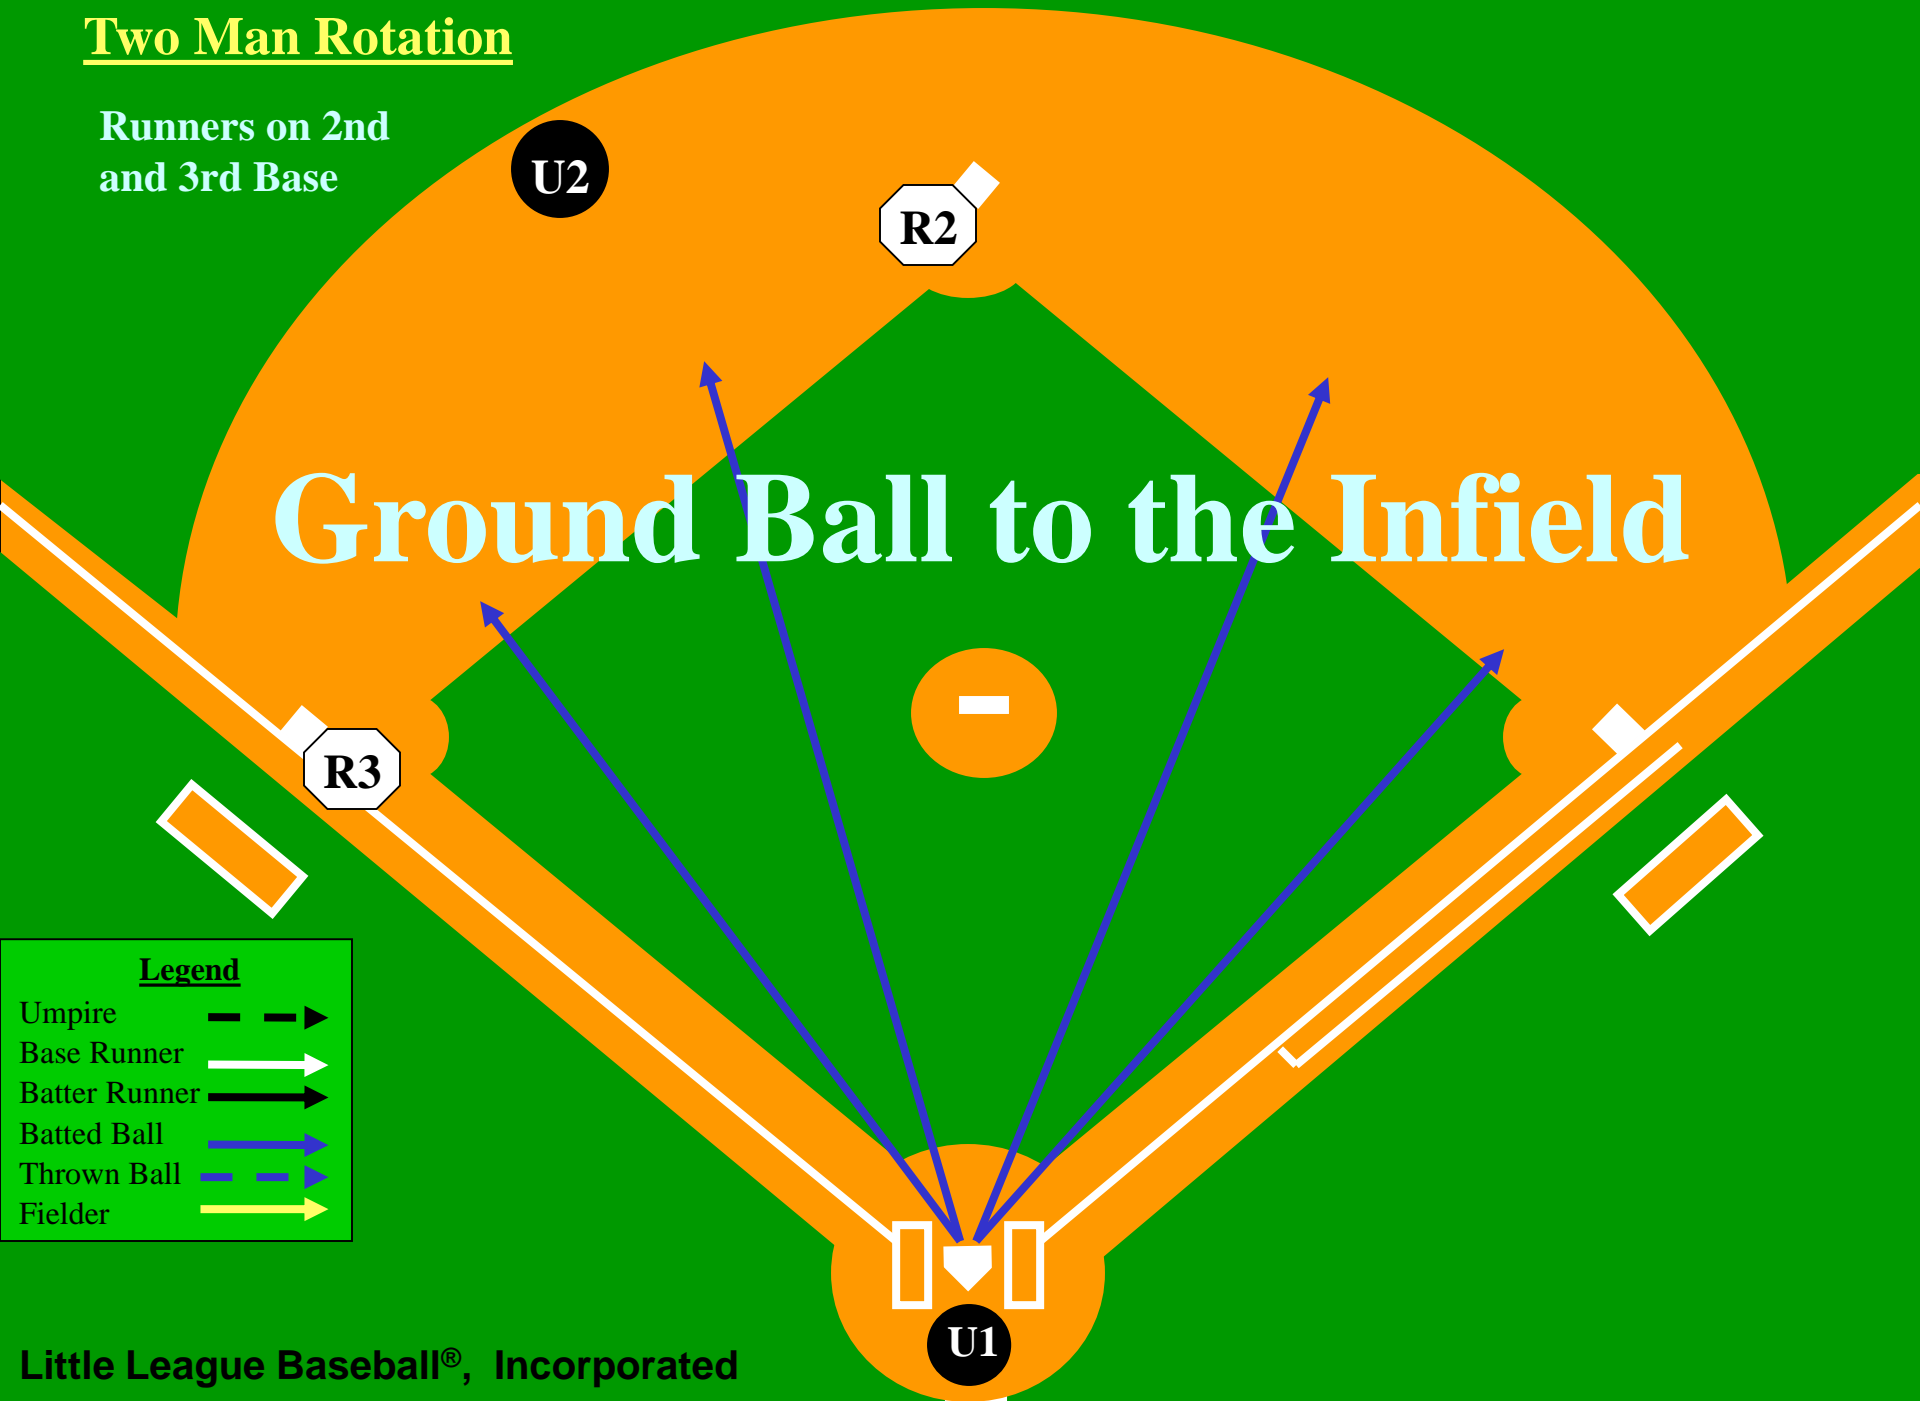

U1

Catch/no catch, R3
Tag

Legend

- Umpire 
- Base Runner 
- Batter Runner 
- Batted Ball 
- Thrown Ball 
- Fielder 

Two Man Rotation

Runners on 2nd
and 3rd Base

Ground Ball to the Infield

Legend