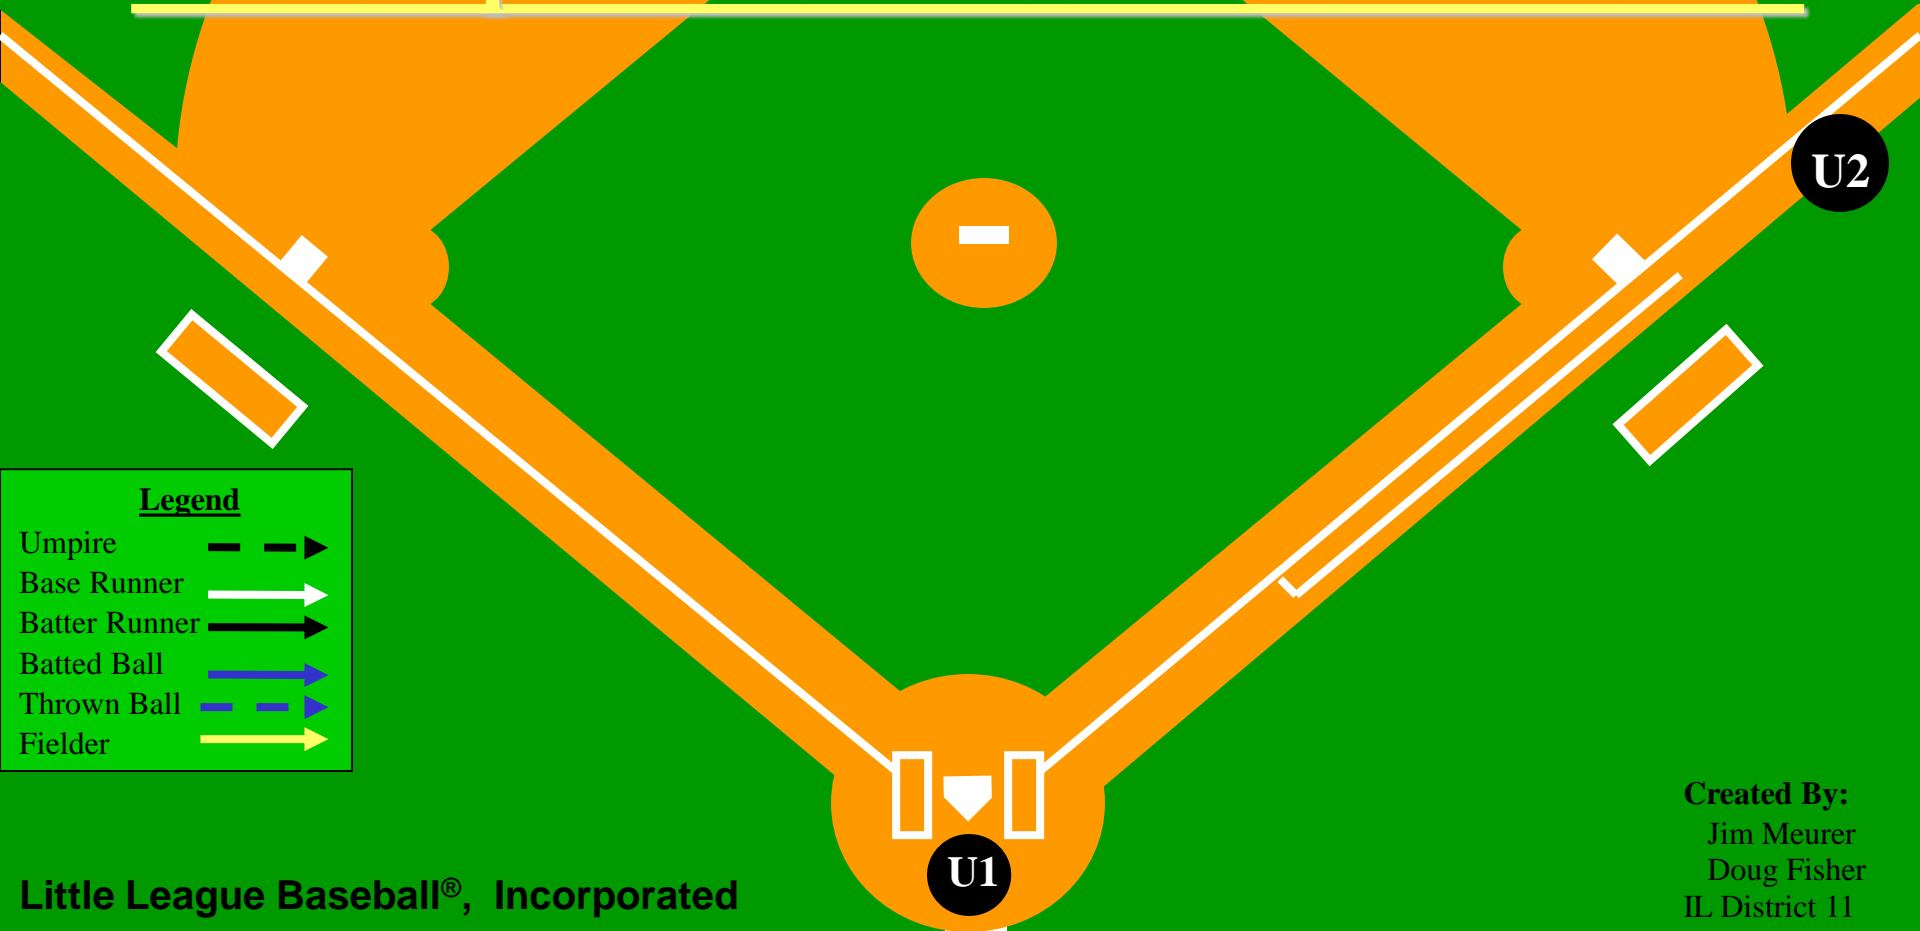

Little League®

Baseball and Softball

Two Umpire Crew Mechanics - 60' Bases

Legend

- Umpire 
- Base Runner 
- Batter Runner 
- Batted Ball 
- Thrown Ball 
- Fielder 

Created By:
Jim Meurer
Doug Fisher
IL District 11